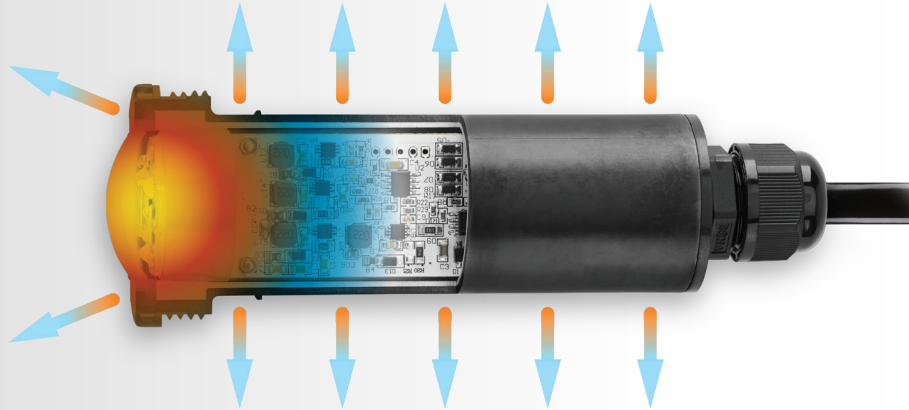

WATERCOLORS WITH HYDROCOOL™
NICHELESS LED LIGHTS

Jandy®
Pro Series

Cool by Design

Jandy Pro Series WaterColors Nicheless LED Lights with

HYDROCOOL™
Technology

TRADE SERIES
EXCLUSIVE

Cool by Design

The Jandy® Pro Series WaterColors Nicheless LED Lights with **NEW HydroCool™** technology feature an innovative, energy-efficient design that runs cooler and lasts longer while providing unmatched illumination.

New
HYDROCOOL™
Technology

RUNS COOLER AND LASTS LONGER

An innovative aluminum body, overmolded with thermally conductive plastic, transfers heat from the LEDs into the water ensuring that our lights run cooler and last longer.*

*Based on internal testing.

BUILT TO LAST

Triple-material, unibody construction design prevents leaks and maximizes durability under water.

A MORE EVEN GLOW

The diffuser lens provides better blending of colors for the clearest and most consistent lighting in its class.

MADE TO MATCH

Lights come standard in black with complimentary gray and white cosmetic trim ring covers to match a larger variety of pool surfaces.

OPTIONAL ACCESSORIES

Quarter moon and half moon lens covers eliminate reflective shadows and halos on the pool floor and help keep bright light out of swimmers' eyes in shallow areas.