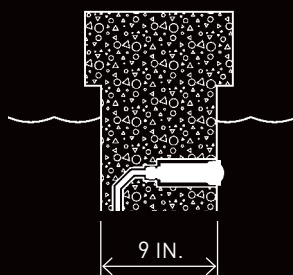

Half
Moon

Quarter
Moon

Technical Details

INCLUDED ACCESSORIES

Every light includes a construction cover, robust installation tool and white and gray cosmetic trim rings.

Construction Cover

Installation Tool

White Cosmetic Trim Ring

Gray Cosmetic Trim Ring

SMALLER SIZE, MORE FLEXIBILITY

Up to eight inches shorter than our previous models, HydroCool™ lights are only 4½" (6W) or 5½" (12W and 24W) in length to fit even the narrowest walls for ultimate design flexibility.