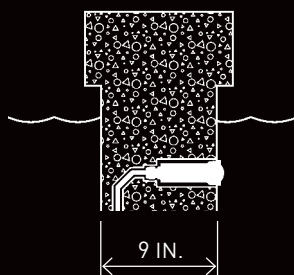

Half
Moon

Quarter
Moon

Technical Details

INCLUDED ACCESSORIES

Every light includes a construction cover, robust installation tool and white and gray cosmetic trim rings.

Construction Cover

Installation Tool

White Cosmetic Trim Ring

Gray Cosmetic Trim Ring

SMALLER SIZE, MORE FLEXIBILITY

Up to eight inches shorter than our previous models, HydroCool™ lights are only 4½" (6W) or 5½" (12W and 24W) in length to fit even the narrowest walls for ultimate design flexibility.