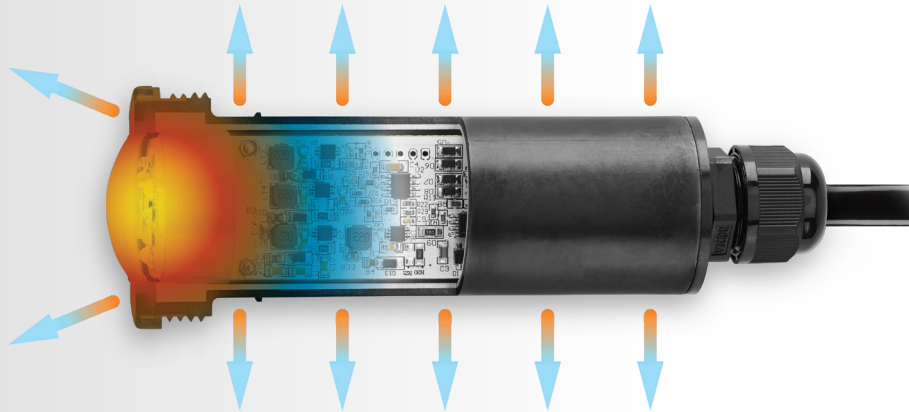

WATERCOLORS WITH HYDROCOOL™
NICHELESS LED LIGHTS

Jandy®
Pro Series

Cool by Design

Jandy Pro Series WaterColors Nicheless LED Lights with

HYDROCOOL™
Technology

TRADE SERIES
EXCLUSIVE

Cool by Design

The Jandy® Pro Series WaterColors Nicheless LED Lights with **NEW HydroCool™** technology feature an innovative, energy-efficient design that runs cooler and lasts longer while providing unmatched illumination.

New
HYDROCOOL™
Technology

RUNS COOLER AND LASTS LONGER

An innovative aluminum body, overmolded with thermally conductive plastic, transfers heat from the LEDs into the water ensuring that our lights run cooler and last longer.*

*Based on internal testing.

BUILT TO LAST

Triple-material, unibody construction design prevents leaks and maximizes durability under water.

A MORE EVEN GLOW

The diffuser lens provides better blending of colors for the clearest and most consistent lighting in its class.

MADE TO MATCH

Lights come standard in black with complimentary gray and white cosmetic trim ring covers to match a larger variety of pool surfaces.

OPTIONAL ACCESSORIES

Quarter moon and half moon lens covers eliminate reflective shadows and halos on the pool floor and help keep bright light out of swimmers' eyes in shallow areas.