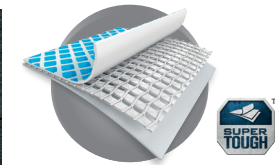

GRAPHITE GRAY PANEL™ RECTANGULAR POOLS

Our new Graphite Gray Panel™ Rectangular Pool is designed to make your backyard more inviting and modern. The panels are composed of high-density plastic, while offering the look of a realistic wood pattern. Easy to assemble, this pool comes equipped with pool ladder, ground cloth and debris cover.

REALISTIC WOOD PATTERN

PUNCTURE-RESISTANT
3-PLY MATERIAL

SPECIFICATIONS

13'1/2" x 9'10" x 49"
(4.00m x 3.00m x 1.24m)
APPROXIMATE SET-UP SIZE
WATER CAPACITY (90%) 2,666 gal (10,091L)
READY FOR WATER IN 120 MINUTES