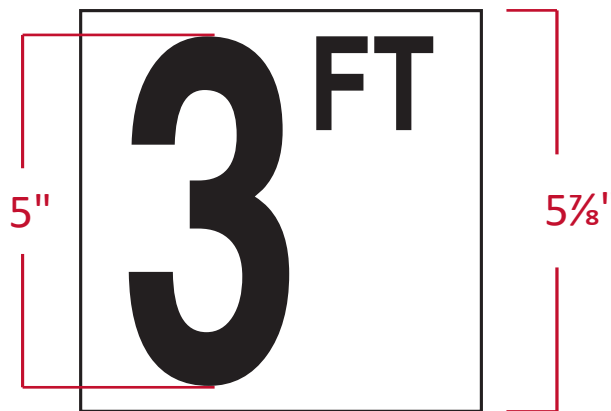

# 6" CERAMIC TILE - 5" Print

Product Size: **6"x6"**

True Size: **5 7/8" x 5 7/8"**

Thickness: **1/4"**

Print Size: **5"**

Frost Resistant?: **Yes**

Background Color: **White**

Print Color: **Black**

## Product Information

Dimensions (+ or -)	5 7/8" x 5 7/8" x 9/32"	
Weight	.780 lbs	
Water Absorption	<1.8%	(DIN EN 99)