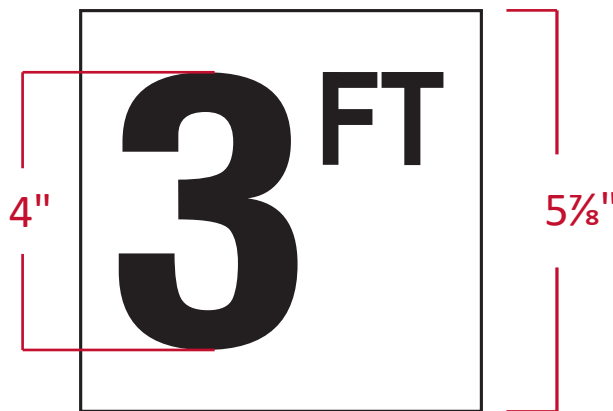

6" CERAMIC TILE - 4" Print

Product Size: 6"x6"

True Size: 5 7/8" x 5 7/8"

Thickness: 1/4"

Print Size: 4"

Frost Resistant?: **Yes**

Background Color: **White**

Print Color: **Black**

Surface: **Smooth / Skid Resistant**

Permanence: **Permanent**

Kit: **No**

Product Information

| | |
|---------------------|-------------------------|
| Dimensions (+ or -) | 5 7/8" x 5 7/8" x 9/32" |
| Weight | .780 lbs |
| Water Absorption | <1.8% (DIN EN 99) |