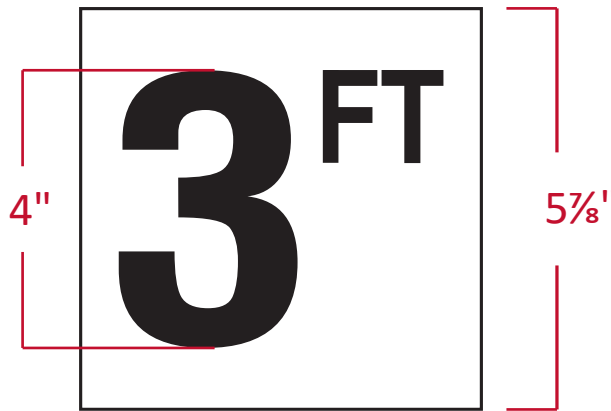

# 6" CERAMIC TILE - 4" Print

Product Size: **6"x6"**

True Size: **5 7/8" x 5 7/8"**

Thickness: **1/4"**

Print Size: **4"**

Frost Resistant?: **Yes**

Background Color: **White**

Print Color: **Black**

## Product Information

Dimensions (+ or -)

5 7/8" x 5 7/8" x 9/32"

Weight

.780 lbs

Water Absorption

<1.8% (DIN EN 99)