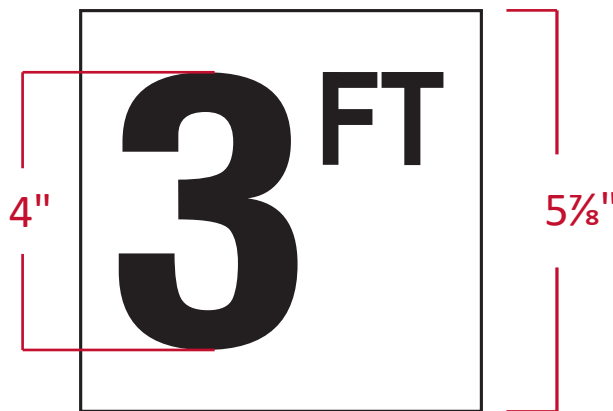

# 6" CERAMIC TILE - 4" Print

Product Size: **6"x6"**

True Size: **5 7/8" x 5 7/8"**

Thickness: **1/4"**

Print Size: **4"**

Frost Resistant?: **Yes**

Background Color: **White**

Print Color: **Black**

## Product Information

Dimensions (+ or -)

5 7/8" x 5 7/8" x 9/32"

Weight

.780 lbs

Water Absorption

<1.8% (DIN EN 99)