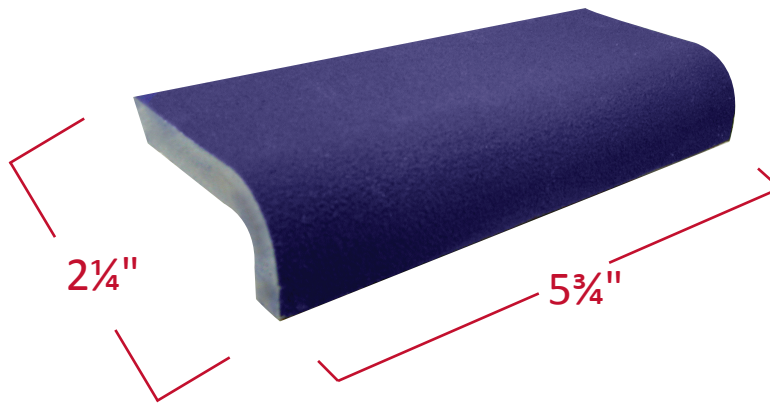

SAFETY EDGE TILE

Product Size: **2"x6"**
Thickness: **¼"**

Frost Resistant?: **Yes**

Color: **Blue, Black, Brown, Green**

Surface: **Skid Resistant**

Permanence: **Permanent**
Kit: **No**

Product Information

Dimensions (+ or -)	2 ¼ " x 1 " x 5 ¾ "
Weight	.44 lbs
Water Absorption	<0.5% (DIN EN 99)
Coefficient of Friction (Skid Resistant Tiles)	>1.0 (ASTM C 1028)