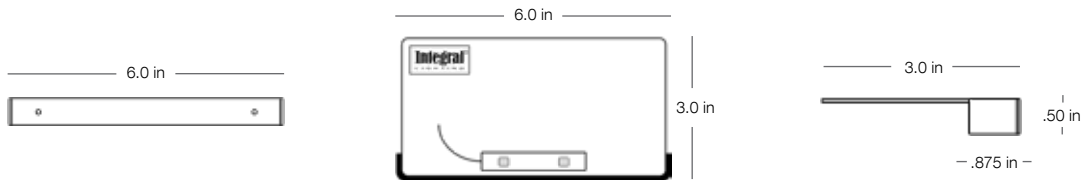

model IL6.xxx.500

Construction

- > Dimensions 6" width x .5" height x 3" depth
- > Heavy duty field-replaceable faceplate
- > Self leveling insert is stainless steel 18g alloy 304
- > 6-32 slotted copper, brass or stainless steel screws
- > Lifetime Limited Warranty
- > C/US UL Listed 1838 Low Voltage Landscape Lighting

Electrical

- > Low voltage 12vAC operation
- > Overmolded LED circuitry with renewable materials
- > IP68 certified waterproof
- > 2 watt energy consumption
- > Output similar to 10 watts
- > Lumen output 120
- > 72" long 18/2 leads for connection
- > Magnetic or electronic transformer compatible
- > LED life expectancy up to 40,000 hours

Dimensions

dimensions are approximate

LED Color Outputs

2700K warm white
add suffix .200 to model number

3000K pure white
order as listed below

4200K cool white
add suffix .400 to model number

Fixture Finishes