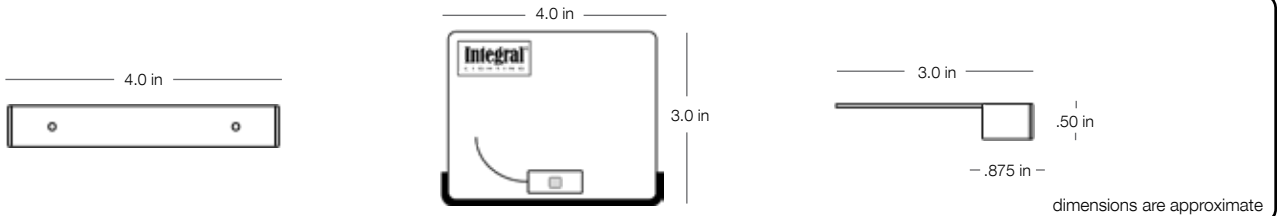

## Construction

- > Dimensions 4" width x .5" height x 3" depth
- > Heavy duty field-replaceable faceplate
- > Self leveling insert is stainless steel 18g alloy 304
- > 6-32 slotted copper, brass or stainless steel screws
- > Lifetime Limited Warranty
- > C/US UL Listed 1838 Low Voltage Landscape Lighting

## Electrical

- > Low voltage 12vAC operation
- > Overmolded LED circuitry with renewable materials
- > IP68 certified waterproof
- > 1 watt energy consumption
- > Output similar to 5 watts
- > Lumen output 60
- > 72" long 18/2 leads for connection
- > Magnetic or electronic transformer compatible
- > LED life expectancy up to 40,000 hours

## Dimensions