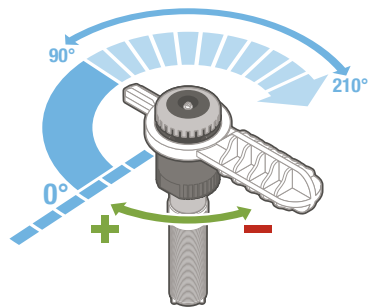

MP ROTATOR[®]

1

2

90°-210° 210°-270° 360°

MP800SR-90

MP800SR-360

MP800SR

20 mm/hr (0.8 in/hr)
1.8 m-3.5 m (6'-12')

MP815-90

MP815-210

MP815-360

MP815

20 mm/hr (0.8 in/hr)
2.5 m-4.9 m (8'-16')

MP1000-90 MP1000-210 MP1000-360

MP1000

MP2000-90 MP2000-210 MP2000-360