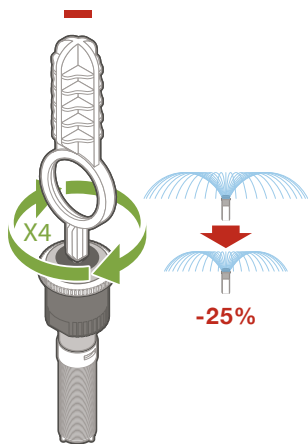

MP815-90

MP815-210

MP815-360

MP815

20 mm/hr (0.8 in/hr)
2.5 m-4.9 m (8'-16')

Model	MP1000-90	MP1000-210	MP1000-360	MP2000-90	MP2000-210	MP2000-360	MP3000-90	MP3000-210	MP3000-360	MP3500-90	MP1000	MP2000	MP3000	MP3500
											10 mm/hr (0.4 in/hr) 2.5 m-4.5 m (8'-15')	10 mm/hr (0.4 in/hr) 4 m-6.4 m (13'-21')	10 mm/hr (0.4 in/hr) 6.7 m-9.1 m (22'-30')	10 mm/hr (0.4 in/hr) 9.4 m-10.7 m (31'-35')