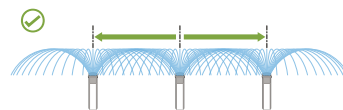

MP ROTATOR[®]

1

2

90°-210° 210°-270° 360°

MP800SR-90

MP800SR-360

MP800SR

20 mm/hr (0.8 in/hr)
1.8 m-3.5 m (6'-12')

MP815-90

MP815-210

MP815-360

MP815

20 mm/hr (0.8 in/hr)
2.5 m-4.9 m (8'-16')

Model	MP1000-90	MP1000-210	MP1000-360	MP2000-90	MP2000-210	MP2000-360	MP3000-90	MP3000-210	MP3000-360	MP3500-90	MP1000	MP2000	MP3000	MP3500
											10 mm/hr (0.4 in/hr) 2.5 m-4.5 m (8'-15')	10 mm/hr (0.4 in/hr) 4 m-6.4 m (13'-21')	10 mm/hr (0.4 in/hr) 6.7 m-9.1 m (22'-30')	10 mm/hr (0.4 in/hr) 9.4 m-10.7 m (31'-35')