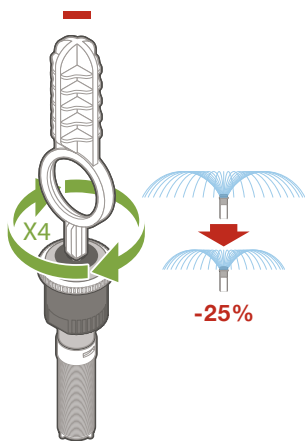

MP ROTATOR[®]

1

2

90°-210° 210°-270° 360°

MP800SR-90

MP800SR-360

MP800SR

20 mm/hr (0.8 in/hr)
1.8 m-3.5 m (6'-12')

MP815-90

MP815-210

MP815-360

MP815

20 mm/hr (0.8 in/hr)
2.5 m-4.9 m (8'-16')

Model	MP1000-90	MP1000-210	MP1000-360	MP2000-90	MP2000-210	MP2000-360	MP3000-90	MP3000-210	MP3000-360	MP3500-90	MP1000	MP2000	MP3000	MP3500
											10 mm/hr (0.4 in/hr) 2.5 m-4.5 m (8'-15')	10 mm/hr (0.4 in/hr) 4 m-6.4 m (13'-21')	10 mm/hr (0.4 in/hr) 6.7 m-9.1 m (22'-30')	10 mm/hr (0.4 in/hr) 9.4 m-10.7 m (31'-35')