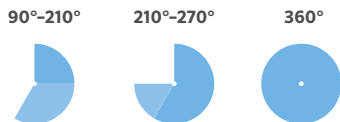

MP815-90

MP815-210

MP815-360

MP815

20 mm/hr (0.8 in/hr)
2.5 m-4.9 m (8'-16')

Model	MP1000-90	MP1000-210	MP1000-360	MP2000-90	MP2000-210	MP2000-360	MP3000-90	MP3000-210	MP3000-360	MP3500-90	MP1000	MP2000	MP3000	MP3500
											10 mm/hr (0.4 in/hr) 2.5 m-4.5 m (8'-15')	10 mm/hr (0.4 in/hr) 4 m-6.4 m (13'-21')	10 mm/hr (0.4 in/hr) 6.7 m-9.1 m (22'-30')	10 mm/hr (0.4 in/hr) 9.4 m-10.7 m (31'-35')