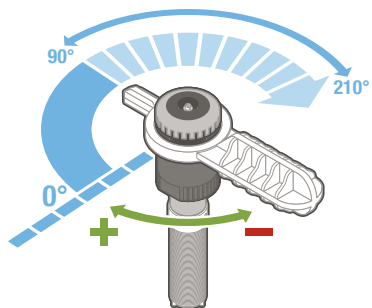

MP ROTATOR[®]

1

2

90°-210° 210°-270° 360°

MP800SR-90

MP800SR-360

MP800SR

20 mm/hr (0.8 in/hr)
1.8 m-3.5 m (6'-12')

MP815-90

MP815-210

MP815-360

MP815

20 mm/hr (0.8 in/hr)
2.5 m-4.9 m (8'-16')

Model	MP1000-90	MP1000-210	MP1000-360	MP2000-90	MP2000-210	MP2000-360	MP3000-90	MP3000-210	MP3000-360	MP3500-90	MP1000	MP2000	MP3000	MP3500
											10 mm/hr (0.4 in/hr) 2.5 m-4.5 m (8'-15')	10 mm/hr (0.4 in/hr) 4 m-6.4 m (13'-21')	10 mm/hr (0.4 in/hr) 6.7 m-9.1 m (22'-30')	10 mm/hr (0.4 in/hr) 9.4 m-10.7 m (31'-35')