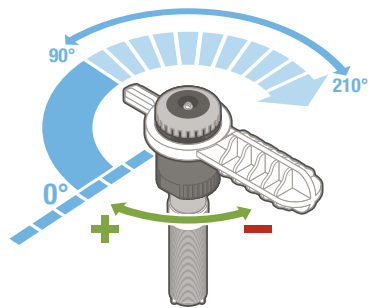

MP ROTATOR[®]

1

2

90°-210° 210°-270° 360°

MP800SR-90

MP800SR-360

MP800SR

20 mm/hr (0.8 in/hr)
1.8 m-3.5 m (6'-12')

MP815-90

MP815-210

MP815-360

MP815

20 mm/hr (0.8 in/hr)
2.5 m-4.9 m (8'-16')

Model	MP1000-90	MP1000-210	MP1000-360	MP2000-90	MP2000-210	MP2000-360	MP3000-90	MP3000-210	MP3000-360	MP3500-90	MP1000	MP2000	MP3000	MP3500
											10 mm/hr (0.4 in/hr) 2.5 m-4.5 m (8'-15')	10 mm/hr (0.4 in/hr) 4 m-6.4 m (13'-21')	10 mm/hr (0.4 in/hr) 6.7 m-9.1 m (22'-30')	10 mm/hr (0.4 in/hr) 9.4 m-10.7 m (31'-35')