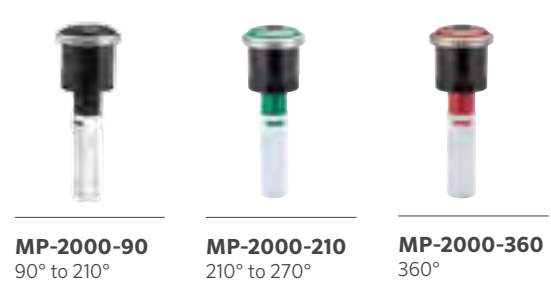

| MP ROTATOR - SPECIFICATION BUILDER: ORDER 1 + 2 | |
|--|--|
| 1 Model | 2 Options |
| MP-1000-90 = 8' to 15' radius, adjustable from 90° to 210° | (blank) = No option HT = Male threaded version <i>(Not available in 3500 and 1000-210)</i> |
| MP-1000-210 = 8' to 15' radius, adjustable from 210° to 270° | |
| MP-1000-360 = 8' to 15' radius, 360° | |
| MP-2000-90 = 13' to 21' radius, adjustable from 90° to 210° | |
| MP-2000-210 = 13' to 21' radius, adjustable from 210° to 270° | |
| MP-2000-360 = 13' to 21' radius, 360° | |
| MP-3000-90 = 22' to 30' radius, adjustable from 90° to 210° | |
| MP-3000-210 = 22' to 30' radius, adjustable from 210° to 270° | |
| MP-3000-360 = 22' to 30' radius, 360° | |
| MP-3500-90 = 31' to 35' radius, adjustable from 90° to 210° | |
| MP-LCS-515 = Left corner strip, 5' x 15' | |
| MP-RCS-515 = Right corner strip, 5' x 15' | |
| MP-SS-530 = Side strip, 5' x 30' | |
| MP-CORNER = 8' to 15' radius, adjustable from 45° to 105° | |

Examples:

MP-1000-210 = 8' to 15' radius, adjustable from 210° to 270°
PROS-06 - PRS40-CV - MP-2000-90 = 6" pop-up regulated at 40 PSI, drain check valve, with MP 2000-90.

MP1000 8' to 15' radius

MP2000 13' to 21' radius