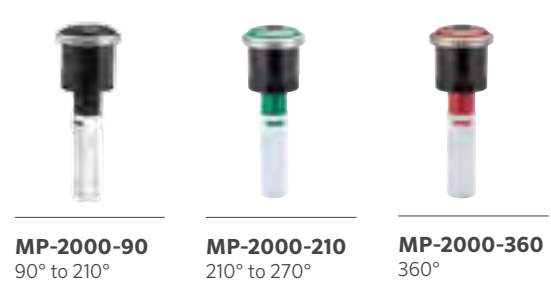

MP2000 13' to 21' radius