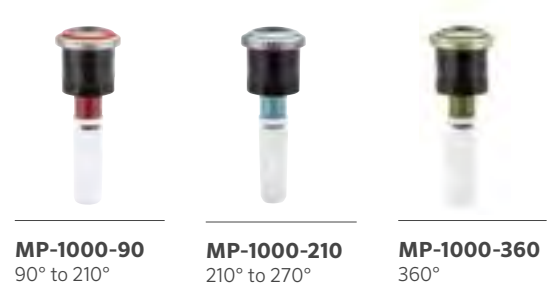

OPERATING SPECIFICATIONS

- Recommended operating pressure: 40 PSI
- Recommended filtering when operating on dirty water

OPTIONS

- Specify Pro-Spray® PRS40 pop-up for accurate pressure regulation at 40 PSI
- Adding "HT" will specify male threaded nozzles
- = *Advanced Feature descriptions on page 81*

MP ROTATOR - SPECIFICATION BUILDER: ORDER 1 + 2	
1 Model	2 Options
MP-1000-90 = 8' to 15' radius, adjustable from 90° to 210°	(blank) = No option HT = Male threaded version <i>(Not available in 3500 and 1000-210)</i>
MP-1000-210 = 8' to 15' radius, adjustable from 210° to 270°	
MP-1000-360 = 8' to 15' radius, 360°	
MP-2000-90 = 13' to 21' radius, adjustable from 90° to 210°	
MP-2000-210 = 13' to 21' radius, adjustable from 210° to 270°	
MP-2000-360 = 13' to 21' radius, 360°	
MP-3000-90 = 22' to 30' radius, adjustable from 90° to 210°	
MP-3000-210 = 22' to 30' radius, adjustable from 210° to 270°	
MP-3000-360 = 22' to 30' radius, 360°	
MP-3500-90 = 31' to 35' radius, adjustable from 90° to 210°	
MP-LCS-515 = Left corner strip, 5' x 15'	
MP-RCS-515 = Right corner strip, 5' x 15'	
MP-SS-530 = Side strip, 5' x 30'	
MP-CORNER = 8' to 15' radius, adjustable from 45° to 105°	

Examples:

MP-1000-210 = 8' to 15' radius, adjustable from 210° to 270°
PROS-06 - PRS40-CV - MP-2000-90 = 6" pop-up regulated at 40 PSI, drain check valve, with MP 2000-90.

MP1000 8' to 15' radius