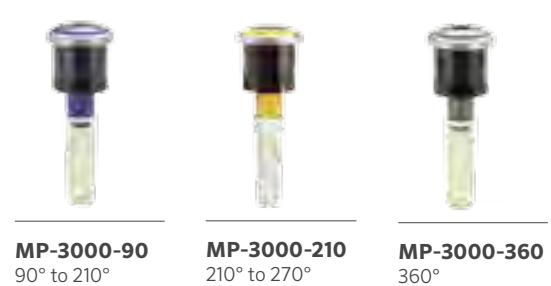

MP3000 22' to 30' radius

MP3500 31' to 35' radius