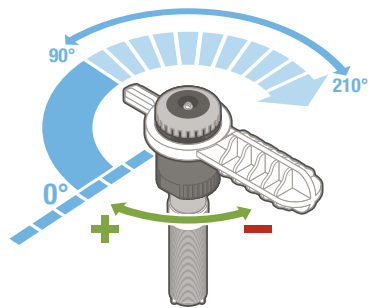

MP ROTATOR[®]

1

2

90°-210° 210°-270° 360°

MP800SR-90

MP800SR-360

MP800SR

20 mm/hr (0.8 in/hr)
1.8 m-3.5 m (6'-12')

MP815-90

MP815-210

MP815-360

MP815

20 mm/hr (0.8 in/hr)
2.5 m-4.9 m (8'-16')

MP1000-90 MP1000-210 MP1000-360

MP1000

MP2000-90 MP2000-210 MP2000-360