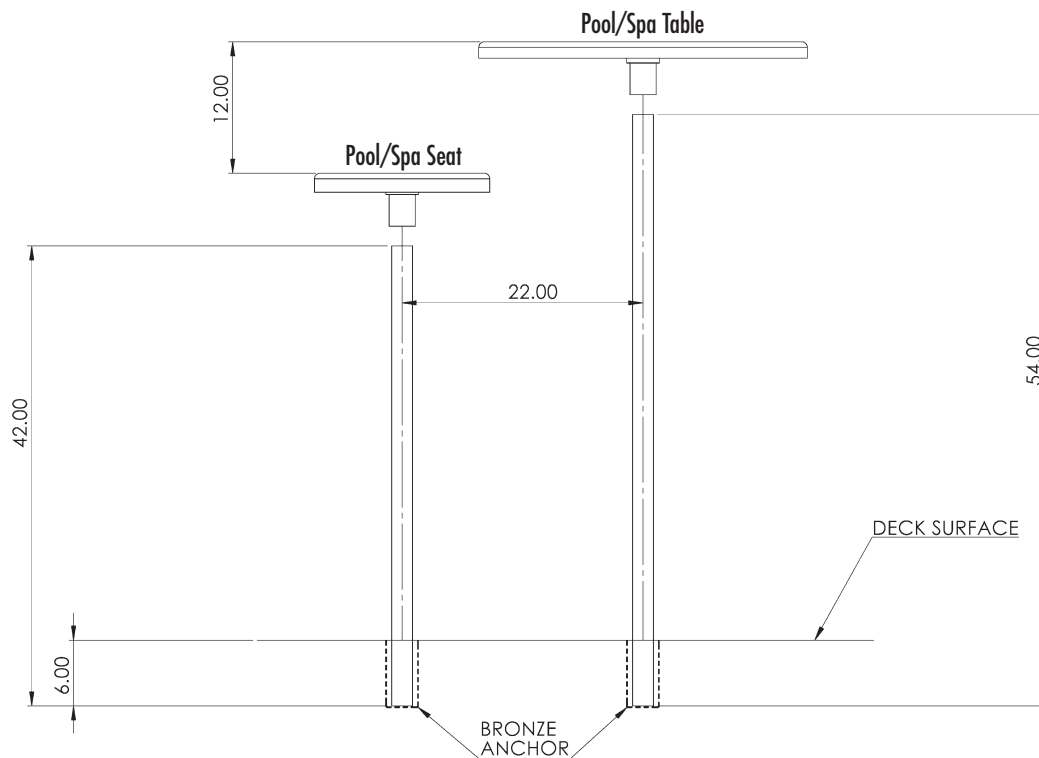

POOL/SPA TABLE & SEAT FOR GUNITE NEW CONSTRUCTION:

Part # WS-POOLTABLE-XX-C
Part # WS-POOLTABLE-CH-XX-C

Part # WS-PT NO ANC-XX-C
Part # WS-PT NO ANC-CH-XX-C

FEATURES:

- 30" Diameter Table Top with Umbrella Hole (available with or without 4 cup holders)
- 16" Diameter Seat Top
- 54" Tall 1.90 x .065 316L Support Pole for Table
- 42" Tall 1.90 x .065 316L Support Pole for Seat
- 6" Bronze Pool Anchor with Cap Included (also available without anchor)
- Table Works With Most Outdoor Umbrellas (Max. 1-5/8")
- Stainless Steel Hardware Included
- Variety of Earth Tone and Granite Colors Available
- Advanced High-Tech RTM Manufacturing
- *Matching Products:* T7 Diving System, BYOS 1 & 2, GRS, Tanning Ledge Tables

Part # WS-POOL-ANCHOR

TANNING LEDGE TABLES FOR NEW GUNITE CONSTRUCTION:

Part # WS-16 TABLE-XX-C
Part # WS-16 NOANC-XX-C

16" TABLE FEATURES:

- 16" Diameter Table Top with Umbrella Hole
- 18" Tall 1.90 x .065 316L Support Pole
- Works With Most Outdoor Umbrellas (Max. 1-5/8")
- Variety of Earth Tone and Granite Colors Available
- Advanced High-Tech RTM Manufacturing
- *Matching Products:* T7 Diving System, BYOS 1 & 2, GRS, Pool/Spa Table & Seat
- For Use with Tanning Ledge up to 12" Deep

TANNING LEDGE TABLES FOR NEW GUNITE CONSTRUCTION:

Part # WS-30 TABLE-XX-C (shown) Part # WS-30 TABLE-CH-XX-C
Part # WS-30 NOANC-XX-C Part # WS-30 NOANC-CH-XX-C

30" TABLE FEATURES:

- 30" Diameter Table Top with Umbrella Hole (available with or without 4 cup holders)
- 18" Tall 1.90 x .065 316L Support Pole
- Works With Most Outdoor Umbrellas (Max. 1-5/8")
- Variety of Earth Tone and Granite Colors Available
- Advanced High-Tech RTM Manufacturing
- *Matching Products:* T7 Diving System, BYOS 1 & 2, GRS, Pool/Spa Table & Seat
- For Use with Tanning Ledge up to 12" Deep