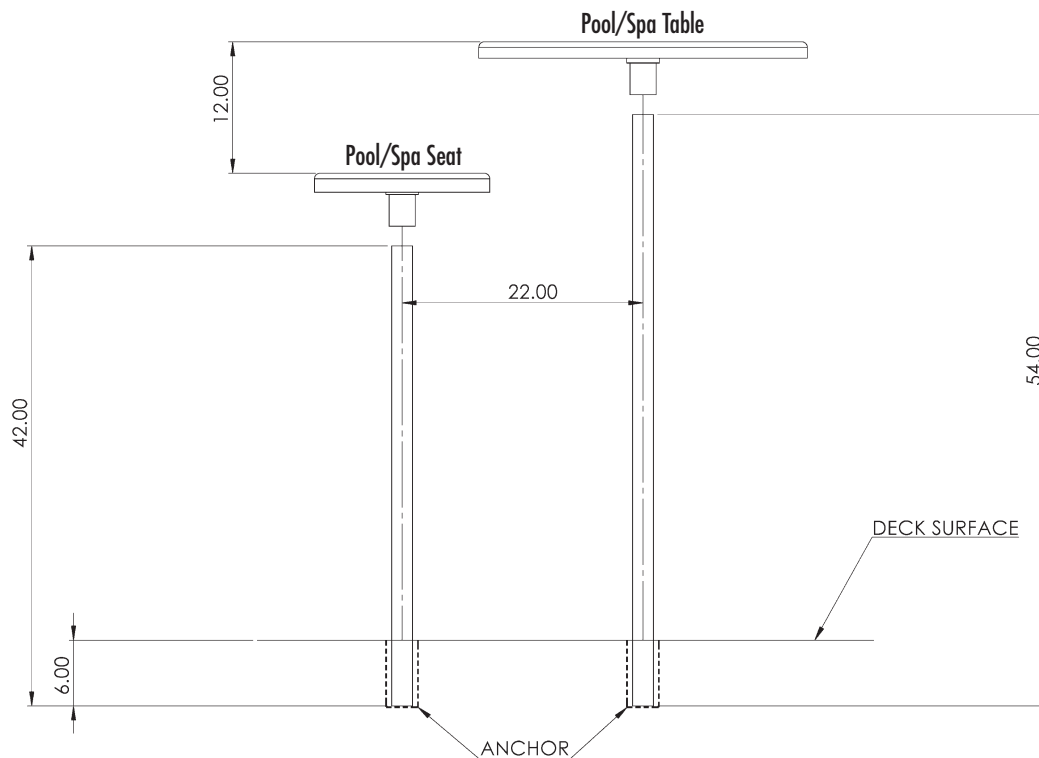

TABLE & SEAT FEATURES:

- 30" Diameter Table Top with Umbrella Hole (available with or without 4 cup holders)
- 16" Diameter Seat Top
- 1.90 x .065 316L Support Pole
- 1.90 Vinyl Liner Anchor with Cap Included (also available without anchor)
- Table Works With Most Outdoor Umbrellas (Max. 1-5/8")
- Stainless Steel Hardware Included
- Variety of Earth Tone and Granite Colors Available
- Advanced High-Tech RTM Manufacturing
- *Matching Products:* T7 Diving System, BYOS 1 & 2, GRS, Tanning Ledge Tables

POOL/SPA TABLE & SEAT FOR VINYL LINER NEW CONSTRUCTION:

Part # VL-POOLTABLE-XX-C
Part # VL-POOLTABLE-CH-XX-C

Part # VL-PT NO ANC-XX-C
Part # VL-PT NO ANC-CH-XX-C

FEATURES:

- 30" Diameter Table Top with Umbrella Hole (available with or without 4 cup holders)
- 16" Diameter Seat Top
- 54" Tall 1.90 x .065 316L Support Pole for Table
- 42" Tall 1.90 x .065 316L Support Pole for Seat
- 1.90 Vinyl Liner Anchor with Cap Included (also available without anchor)
- Table Works With Most Outdoor Umbrellas (Max. 1-5/8")
- Stainless Steel Hardware Included
- Variety of Earth Tone and Granite Colors Available
- Advanced High-Tech RTM Manufacturing
- *Matching Products:* T7 Diving System, BYOS 1 & 2, GRS, Tanning Ledge Tables

Part # VL-ANCHOR 1.90

16" TANNING LEDGE TABLE FOR VINYL LINER NEW CONSTRUCTION:

Part # VL-16 TABLE-XX-C
Part # VL-16 NOANC-XX-C

16" TABLE FEATURES:

- 16" Diameter Table Top with Umbrella Hole
- 18" Tall 1.90 x .065 316L Support Pole
- 1.90 Vinyl Liner Anchor with Cap Included *(also available without anchor)*
- Works With Most Outdoor Umbrellas (Max. 1-5/8")
- Variety of Earth Tone and Granite Colors Available
- Advanced High-Tech RTM Manufacturing
- *Matching Products:* T7 Diving System, BYOS 1 & 2, GRS, Pool/Spa Table & Seat