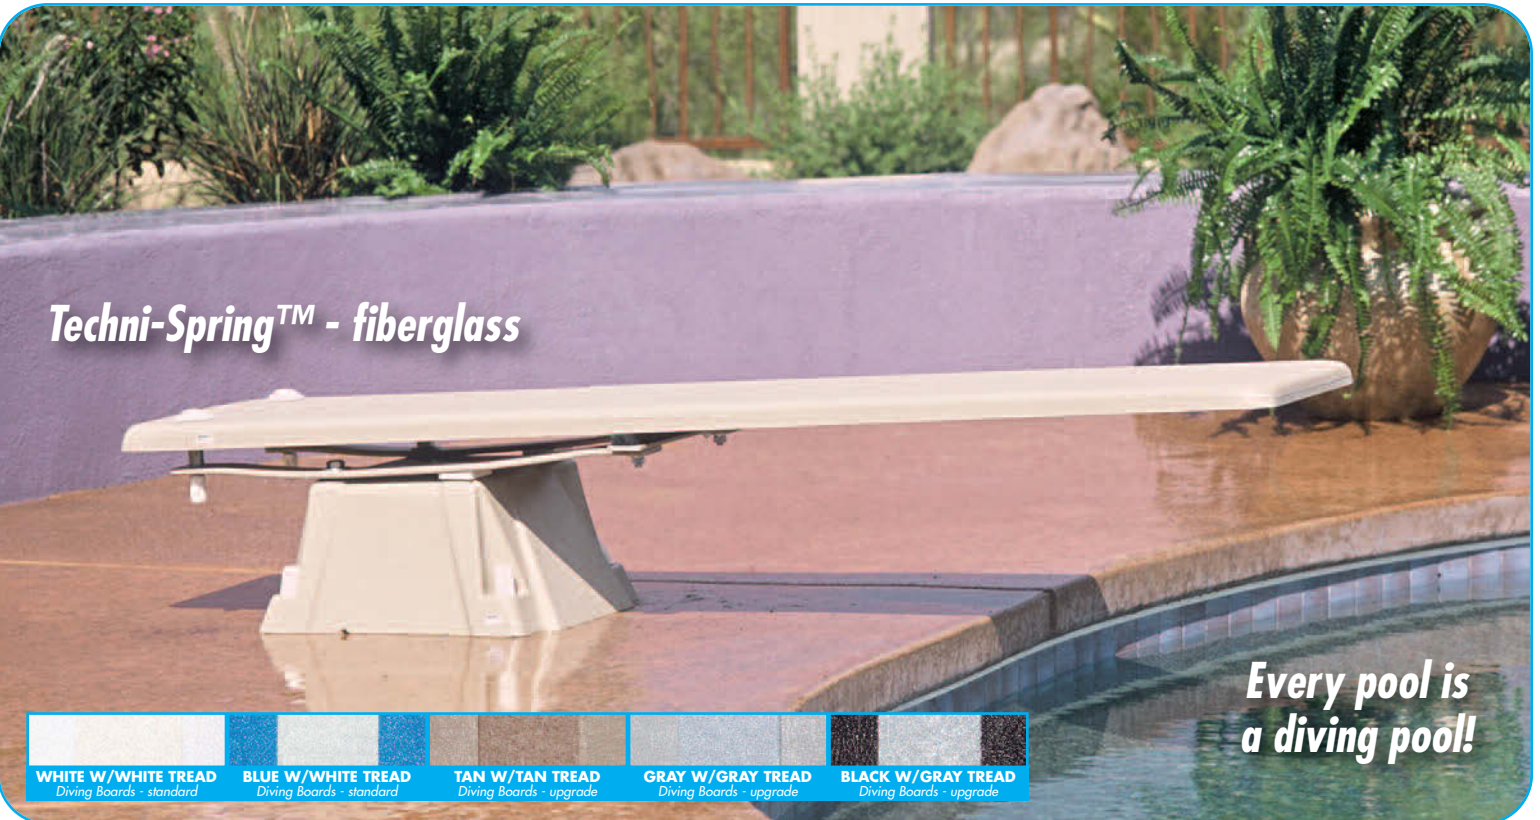

Two styles to choose from...

? CLICK inter-fab.com/springbases

Techni-Spring™ - steel

Every pool is a diving pool!

WHITE W/WHITE TREAD
Diving Boards - standard

BLUE W/WHITE TREAD
Diving Boards - standard

TAN W/TAN TREAD
Diving Boards - upgrade

GRAY W/GRAY TREAD
Diving Boards - upgrade

BLACK W/GRAY TREAD
Diving Boards - upgrade

INFO:

- ACTIVE SPRING BASE - Power is Derived from the Base and the Board for an Action Packed Launch
- STEEL OR ACRYLIC/FIBERGLASS BASE Construction with powder coated leaf springs for strength and durability
- Available for Use with 6' & 8' Length Boards in White, Tan, Gray or Black
- Upgrade the Diving Board Color to Tan, Gray or Black to Match your Backyard Décor.
- Fiberglass Base has Greater Resistance in Salt Pool Environments
- Steel Base Jig Pattern is Interchangeable with the Competitor Jig for Retrofitting

Techni-Spring™ - fiberglass

Every pool is a diving pool!

WHITE W/WHITE TREAD
Diving Boards - standard

BLUE W/WHITE TREAD
Diving Boards - standard

TAN W/TAN TREAD
Diving Boards - upgrade

GRAY W/GRAY TREAD
Diving Boards - upgrade

BLACK W/GRAY TREAD
Diving Boards - upgrade