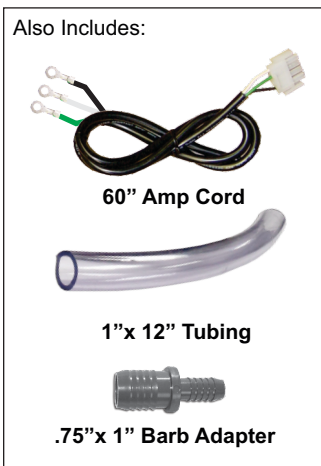

New Product Announcement

Vertical Low Flow Canister Universal Replacement Heater **Now Available!**

STANDARD FEATURES

- Titanium LWD Element
- Heater "ON" Indicator Light
- Hi-Limit Tripped Indicator Light
- Built-In Manual Reset Hi-Limit
- 3 Pressure Switch Taps
- Reversible Foot Bracket
- Adjustable Sensor Cover Kit
- 1" x 12" Tubing
- Barb adapter .75" x 1.0"
- Replaceable Heater Element
- 60", 3-pin Amp Cord w/Terminals
- Tailpiece 3" x 1", 90 degree barb
- Individually Packaged
- Installation Instructions

Model

Description

27-V310-7T-K 5.5kW Universal Low Flow Canister Heater, 120/240

Replaces: E2550-0155(ET), E2550-0015, E2550-0015ET, E2550-0001, 48-3300-40-001, E2550-0101, E2550-0202(ET), E2550-0202-1, E2550-0202ET-1, E2550-0204, E2550-0203(ET), 26-00255, E2550-0320(ET), E2550-0320ET+, E2550-0351(ET), E2550-0012, E2550-0114(ET), E2550-0014, C2550-0014ET, E2550-0120C, 26-08125, 26-08147, 26-08120, 26-08153, 26-08155, 26-08156, E2550-0028C, 26-08112, 26-08116, 26-08103, 26-08106, E2550-020X(ET), 26-00100, E2550-020X-1, 48-3300-40-020, E2550-1000, C2783-1, E2550-0029C, 26-08107, 26-00107, E2550-3314