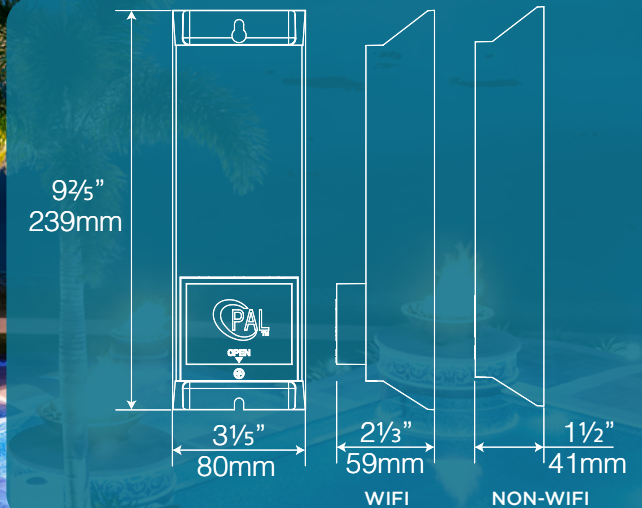

MODEL	DESCRIPTION	POWER RATING
42-PCR-2D-16-24	16 Watt Remote Control Transformer	24V / 16W
42-PCR-2D-35-24	35 Watt Remote Control Transformer	24V / 35W
42-PCR-2D-60-24	60 Watt Remote Control Transformer	24V / 60W
42-PCR-2DW-16-24	16 Watt Remote Control Transformer with Wi-Fi	24V / 16W
42-PCR-2DW-35-24	35 Watt Remote Control Transformer with Wi-Fi	24V / 35W
42-PCR-2DW-60-24	60 Watt Remote Control Transformer with Wi-Fi	24V / 60W

APPLE AND ANDROID APPS AVAILABLE AT GOOGLE PLAY AND iTUNES
WWW.PALLIGHTING.COM