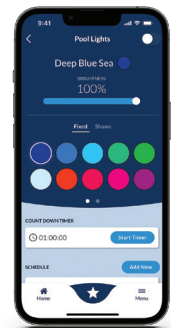

# ENHANCE ANY POOL'S AMBIANCE WITH SOOTHING SIGHTS AND SOUNDS.

LED Sheers from Hayward help transform any new build or renovation pool into a sophisticated aquatic escape, allowing pool owners to integrate mesmerizing water effects in a variety of colors, shapes and designs made to complement any backyard aesthetic.

- » Instant navigation to desired colors or light shows (no more cycling through every option)
- » Dimming capabilities (20% increments)
- » Speed adjustment for light shows
- » Access to 10 additional colors for increased customization opportunities (special occasions, sports teams, school colors and more)