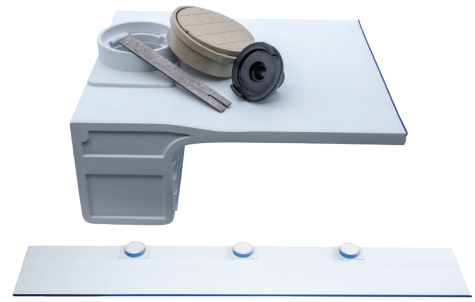

# ENHANCE ANY POOL'S AMBIANCE WITH SOOTHING SIGHTS AND SOUNDS.

LED Sheers from Hayward help transform any new build or renovation pool into a sophisticated aquatic escape, allowing pool owners to integrate mesmerizing water effects in a variety of colors, shapes and designs made to complement any backyard aesthetic.

- » Controllable with Omni® automation systems\*
- » Industry-first top-access light eliminates light loss, regardless of length
- » Available in lengths from 1' to 8'
- » For straight, curved or custom wall surfaces

## UNLOCK EVEN MORE FEATURES WITH HAYWARD OMNI.

With the addition of OmniDirect Mode™, Hayward LED pool bulbs are optimized for use with Omni automation systems, providing more control than ever. Features of OmniDirect Mode include: