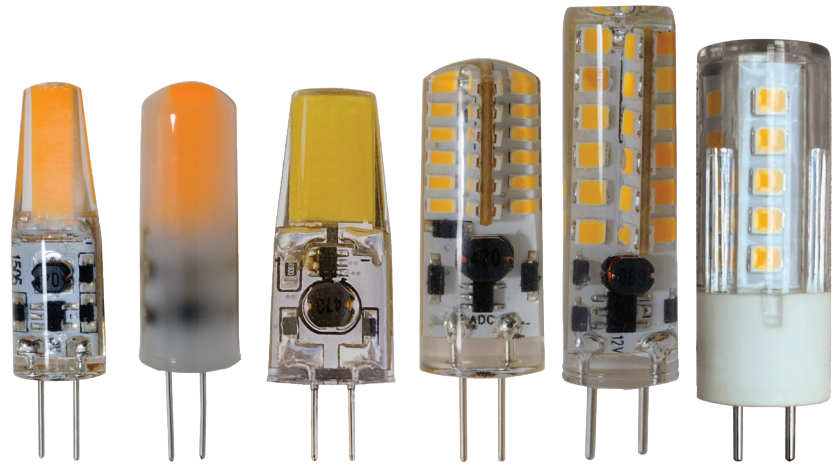

Type:

Model:

Encapsulated Bi-Pin LED Lamps

SPECIFICATIONS

BASE: G4 or GY6.35 bi-pin base.

VOLTAGE: 12V AC/DC.

CRI: 80+

WEATHERPROOF: IP65 (weatherproof)

WARRANTY: Five years.

Encapsulated bi-pin lamps from Dauer offer very durable 360° illumination for deck lights, path lights, step lights, wall washers, and more. Warm and cool white color temperatures and wildlife-safe amber are available. IP65 weatherproof rated. Warrantied for 5 years, average rated life is 25,000 hours.