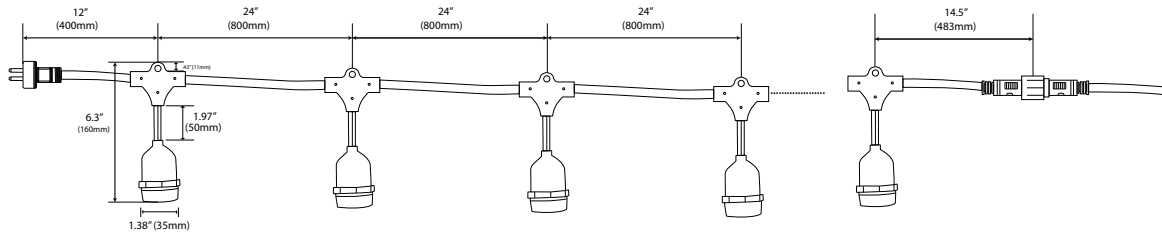

Type:

Model:

BISTRO STRING LIGHTS WITH HANGING SOCKETS

SPECIFICATIONS

MAXIMUM AMPS: 10 AMPS

VOLTAGE: 120V

WIRING: UL 14AWG black. Male and female plug for additional strings.

SOCKETS: E26 (medium) base brass sockets at 24-inch (610 mm) spacing.

LENGTH: 50 feet (15.24 m), 100 feet (20.5 m) or 300 feet (91.44 m).

AGENCY LISTINGS: ETL listed at 50' and 100' lengths only. IP44.

WARRANTY: Five years.

Lamps not included must be ordered separately. Please see chart on page 2.

Commercial-grade Bistro Boss string lights with suspended sockets are excellent for hospitality and indoor/outdoor patio applications.

DIMENSIONS:

SUSPENDED SOCKET 50 FT (15.24 M)

SUSPENDED SOCKET 100 FT (20.5 M)

FIXTURE ORDERING INFORMATION

To order a fixture, select the appropriate choice from each column as in the following example:

EXAMPLE: 490952-490913

FIXTURES				LAMPS				
Model	490952	490954	490956	Model	490913	490914	490923	490924
Description	BSL-SH-E26-25-50	BSL-SH-E26-50-100	BSL-SH-E26-150-300	Description	LED-ST14-120V-1W-CL-XWW-E26	LED-ST14-120V-2W-CL-XWW-E26	LED-ST14-12V-1W-CL-XWW-E26	LED-ST14-12V-2W-CL-XWW-E26
				Wattage	1W	2W	1W	2W
Length	50 feet	100 feet	300 feet	Voltage	120V AC	120V AC	12V AC/DC	12V AC/DC
				Color Temperature	2700K	2700K	2700K	2700K
E26 Sockets	25	50	150	Lumens	100 lm	200 lm	100 lm	200 lm
				Efficacy	100 lm/W	100 lm/W	100 lm/W	100 lm/W