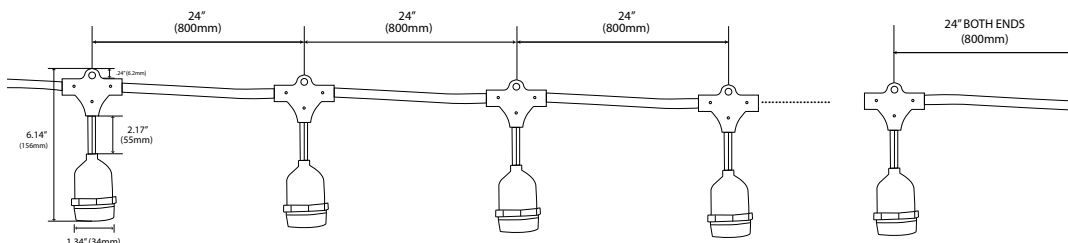

SUSPENDED 300 FT (91.44 M)