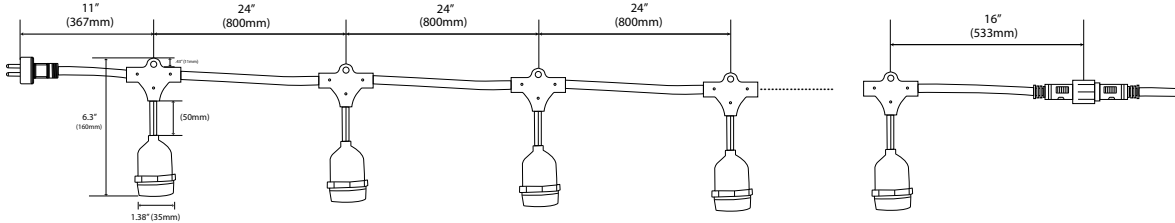

Type:

Model:

BISTRO STRING LIGHTS WITH HANGING SOCKETS

SPECIFICATIONS

MAXIMUM AMPS: 10 AMPS

VOLTAGE: 120V

WIRING: UL 14AWG black. Male and female plug for additional strings.

SOCKETS: E26 (medium) base brass sockets at 24-inch (610 mm) spacing.

LENGTH: 50 feet (15.24 m), 100 feet (20.5 m) or 300 feet (91.44 m).

AGENCY LISTINGS: ETL listed at 50' and 100' lengths only. IP44.

WARRANTY: Five years.

Lamps not included must be ordered separately. Please see chart on page 2.

Commercial-grade Bistro Boss string lights with suspended sockets are excellent for hospitality and indoor/outdoor patio applications.

DIMENSIONS:

SUSPENDED SOCKET 50 FT (15.24 M)

SUSPENDED SOCKET 100 FT (20.5 M)

FIXTURE ORDERING INFORMATION

To order a fixture, select the appropriate choice from each column as in the following example:

EXAMPLE: 490952-490913

FIXTURES				LAMPS				
Model	490952	490954	490956	Model	490913	490914	490923	490924
Description	BSL-SH-E26-25-50	BSL-SH-E26-50-100	BSL-SH-E26-150-300	Description	LED-ST14-120V-1W-CL-XWW-E26	LED-ST14-120V-2W-CL-XWW-E26	LED-ST14-12V-1W-CL-XWW-E26	LED-ST14-12V-2W-CL-XWW-E26
				Wattage	1W	2W	1W	2W
Length	50 feet	100 feet	300 feet	Voltage	120V AC	120V AC	12V AC/DC	12V AC/DC
				Color Temperature	2700K	2700K	2700K	2700K
E26 Sockets	25	50	150	Lumens	100 lm	200 lm	100 lm	200 lm
				Efficacy	100 lm/W	100 lm/W	100 lm/W	100 lm/W