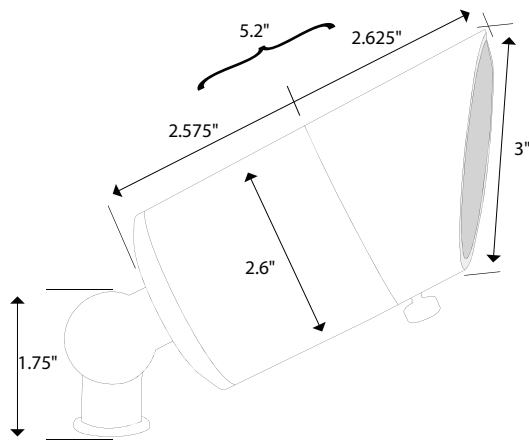

WARRANTY:
Ten years.

Shown with optional 6" shroud

Optional 6" shroud 489849

The Mirage uplight features an integrated LED source available in 3, 6 or 10 watts. 2700K, 3000K or 5000K options. 25, 40 and 60-degree beam spreads.

DIMENSIONS:

With Standard 3" Shroud

With Optional 6" Shroud

LED LAMP SPECIFICATIONS

LAMP TYPE:

Integrated LED.

OPTICS:

Integral optics providing available beam spreads from 25° to 60°.