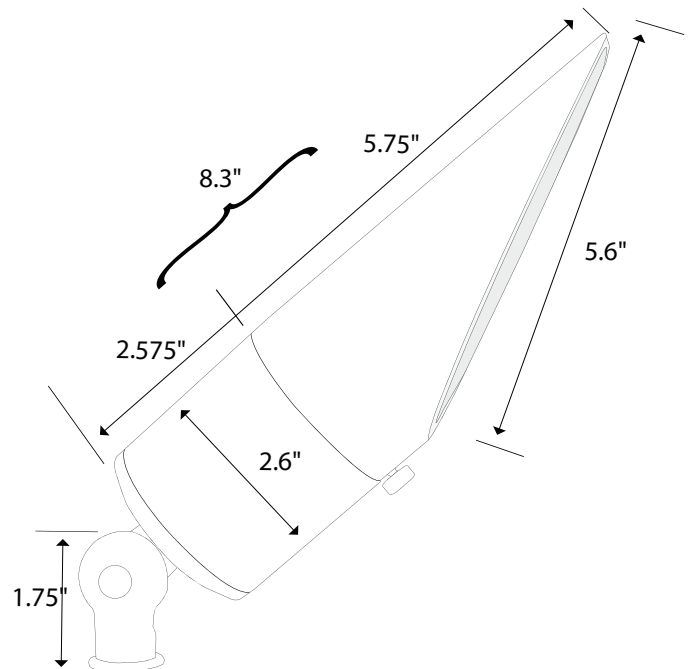

LENS:
Tempered glass.

MOUNTING:
Threaded with 1/2" NPT. Heavy-duty composite stake included. May be mounted into threaded hubs in junction boxes or mounting accessories

WIRING:
Pre-wired with a five-foot pigtail of 18/2 cable.

WARRANTY:
Ten years.

Shown with optional 6" shroud

Optional 6" shroud 489849

The Mirage uplight features an integrated LED source available in 3, 6 or 10 watts. 2700K, 3000K or 5000K options. 25, 40 and 60-degree beam spreads.

DIMENSIONS:

With Standard 3" Shroud

With Optional 6" Shroud

LED LAMP SPECIFICATIONS

LAMP TYPE:

Integrated LED.

OPTICS:

Integral optics providing available beam spreads from 25° to 60°.