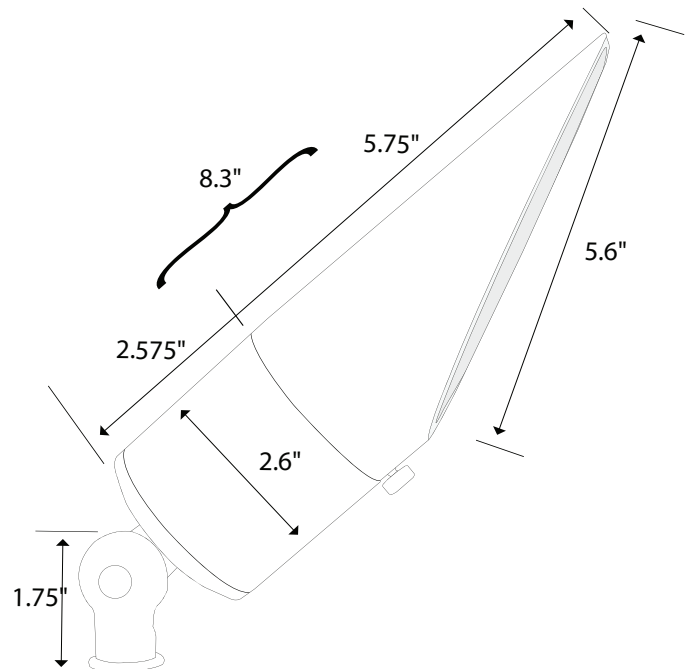

Type:

Model:

**MIRAGE Integrated LED
Uplight Fixture**

SPECIFICATIONS

VOLTAGE:
12V AC/DC.

HOUSING:
Cast aluminum with removable 3" shroud.
Optional 6" shroud available.

FINISH:
Architectural bronze. Custom powder coated
colors available.

LENS:
Tempered glass.

MOUNTING:
Threaded with 1/2" NPT. Heavy-duty
composite stake included. May be mounted
into threaded hubs in junction boxes or
mounting accessories

WIRING:
Pre-wired with a five-foot
pigtail of 18/2 cable.

WARRANTY:
Ten years.

Shown with optional 6" shroud

Optional 6" shroud 489849

The Mirage uplight features an integrated LED source available in 3, 6 or 10 watts. 2700K, 3000K or 5000K options. 25, 40 and 60-degree beam spreads.

DIMENSIONS:

With Standard 3" Shroud

With Optional 6" Shroud

LED LAMP SPECIFICATIONS

LAMP TYPE:

Integrated LED.

OPTICS:

Integral optics providing available beam spreads from 25° to 60°.