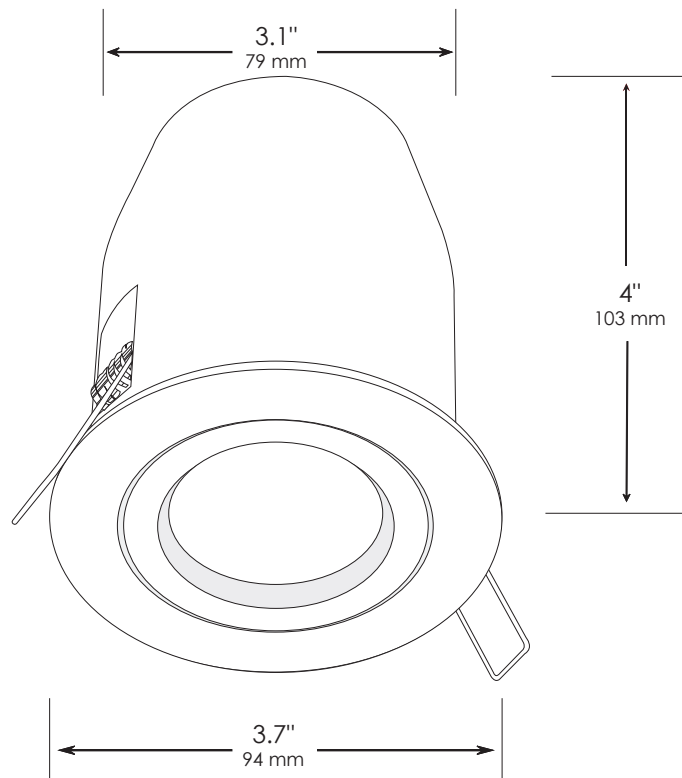

**WIRING:**

12-inch leads with quick disconnect.

**WARRANTY:**

Five years.

The Hideaway low-voltage recessed fixture is easy to install in a soffit. Match it with an MR16 LED lamp to achieve the desired effect. Gimbal allows you to aim the beam.

## DIMENSIONS: