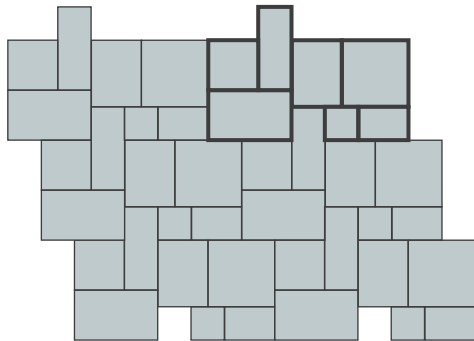

# FireRock Pavers: Patterns & Sizes

## 7-PIECE RANDOM PATTERN (NO CONTINUOUS LINES)

Recommended for 1" or 1 3/4" pavers with 1/2" grout line. Sizes listed are nominal & include a 1/2" grout joint.

- #1: 18" x 18"
- #2: 12" x 30"
- #3: 18" x 24"
- #4: 24" x 24"
- #5: 18" x 30"
- #6: 12" x 12"
- #7: 12" x 18"

## 7-PIECE RANDOM PATTERN (CONTINUOUS LINES)

Recommended for 1" or 1 3/4" pavers with 1/2" grout line. Sizes listed are nominal & include a 1/2" grout joint.

- #1: 12" x 12"
- #2: 12" x 30"
- #3: 18" x 30"
- #4: 24" x 24"
- #5: 18" x 24"
- #6: 12" x 18"
- #7: 18" x 18"

## 3-PIECE DRIVEWAY PATTERN

Recommended for 2 3/4" pavers with 1/2" grout line. Sizes listed are nominal & include a 1/2" grout joint.

A total of 12 pavers in 3 different sizes are used create each pattern.