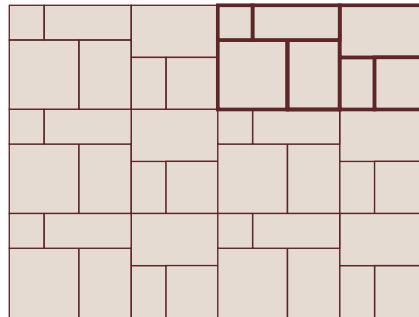

## 7-PIECE RANDOM PATTERN (NO CONTINUOUS LINES)

Recommended for 1" or 1 3/4" pavers with 1/2" grout line. Sizes listed are nominal & include a 1/2" grout joint.

- #1: 18" x 18"
- #2: 12" x 30"
- #3: 18" x 24"
- #4: 24" x 24"
- #5: 18" x 30"
- #6: 12" x 12"
- #7: 12" x 18"

## 7-PIECE RANDOM PATTERN (CONTINUOUS LINES)

Recommended for 1" or 1 3/4" pavers with 1/2" grout line. Sizes listed are nominal & include a 1/2" grout joint.

- #1: 12" x 12"
- #2: 12" x 30"
- #3: 18" x 30"
- #4: 24" x 24"
- #5: 18" x 24"
- #6: 12" x 18"
- #7: 18" x 18"

## 3-PIECE DRIVEWAY PATTERN

Recommended for 2 3/4" pavers with 1/2" grout line. Sizes listed are nominal & include a 1/2" grout joint.

A total of 12 pavers in 3 different sizes are used create each pattern.