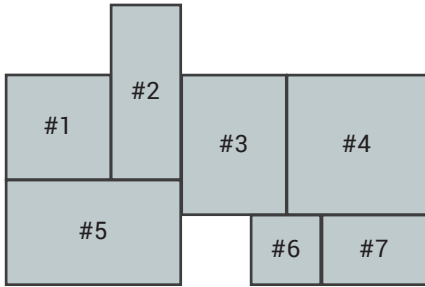

## 7-PIECE RANDOM PATTERN (NO CONTINUOUS LINES)

Recommended for 1" or 1 3/4" pavers with 1/2" grout line. Sizes listed are nominal & include a 1/2" grout joint.

- #1: 18" x 18"
- #2: 12" x 30"
- #3: 18" x 24"
- #4: 24" x 24"
- #5: 18" x 30"
- #6: 12" x 12"
- #7: 12" x 18"

## 7-PIECE RANDOM PATTERN (CONTINUOUS LINES)

Recommended for 1" or 1 3/4" pavers with 1/2" grout line. Sizes listed are nominal & include a 1/2" grout joint.

- #1: 12" x 12"
- #2: 12" x 30"
- #3: 18" x 30"
- #4: 24" x 24"
- #5: 18" x 24"
- #6: 12" x 18"
- #7: 18" x 18"

## 3-PIECE DRIVEWAY PATTERN

Recommended for 2 3/4" pavers with 1/2" grout line. Sizes listed are nominal & include a 1/2" grout joint.

A total of 12 pavers in 3 different sizes are used create each pattern.

- #1: 6" x 6" (3 ea.)
- #2: 6" x 9" (8 ea.)
- #3: 12" x 12" (1 ea.)