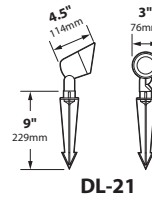

NOTE: ARROW MR16 LED must be factory installed to fit properly

SOCKET: High temperature ceramic GU5.3 bi-pin with 250°C silicone lead wires

WIRING: Black 3 foot 18/2 zip cord from base of fixture (12v only)
For 25 foot 16/2 fixture lead wire add -25F to catalog number.

CONNECTION: FA-05 Quick Connector (not supplied) from fixture to main cable (12/2, 10/2 or 8/2 only)

MOUNTING: FA-03 black 9" ABS stake threaded 1/2" NPS

FINISH: Aluminum-Black texture polyester powder coat. Optional finishes available
Brass-Unfinished brass. Optional finishes available

DL-21-BRS
mounted on
FA-24-BRS

ORDERING INFORMATION

CATALOG NO.	DESCRIPTION	LAMP	SHIP WEIGHT
DL-21-LED3-BLT	Cast Aluminum Bullet	3w MR16 LED 36° FL	2.0 lbs.
DL-21-LED3-BRS	Cast Brass Bullet	3w MR16 LED 36° FL	3.0 lbs.
CDL-21-LED3	Composite Bullet	3w MR16 LED 36° FL	2.0 lbs.