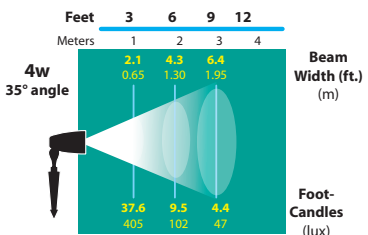

Black Texture (Standard)	Antique Verde	Bronze Texture	Camel	White Texture	Hunter Texture	Rust	Weathered Iron	Weathered Brown	Stucco	Rubbed Verde	Chrome Powder	Acid Rust	Acid Verde	Black Acid Treatment
-BLT	-ATV	-BRT	-CAM	-WTX	-HTX	-RST	-WIR	-WBR	-STU	-RBV	-CPR	-BAR/CAR	-BAV/CAV	-BAT