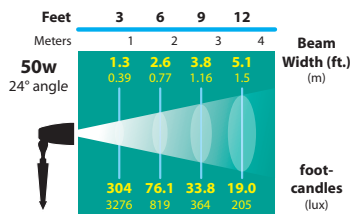

Black Texture (Standard)	Antique Verde	Bronze Texture	Camel	White Texture	Hunter Texture	Rust	Weathered Iron	Weathered Brown	Stucco	Rubbed Verde	Chrome Powder	Acid Rust	Acid Verde	Black Acid Treatment
-BLT	-ATV	-BRT	-CAM	-WTX	-HTX	-RST	-WIR	-WBR	-STU	-RBV	-CPR	-BAR/CAR	-BAV/CAV	-BAT