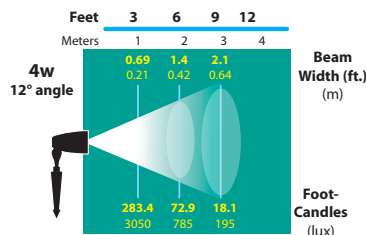

Black Texture (Standard)	Antique Verde	Bronze Texture	Camel	White Texture	Hunter Texture	Rust	Weathered Iron	Weathered Brown	Stucco	Rubbed Verde	Chrome Powder	Acid Rust	Acid Verde	Black Acid Treatment
-BLT	-ATV	-BRT	-CAM	-WTX	-HTX	-RST	-WIR	-WBR	-STU	-RBV	-CPR	-BAR/CAR	-BAV/CAV	-BAT