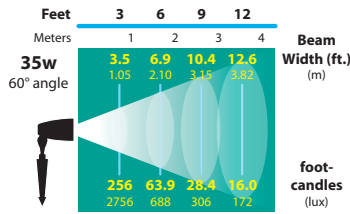

Black Texture (Standard)	Antique Verde	Bronze Texture	Camel	White Texture	Hunter Texture	Rust	Weathered Iron	Weathered Brown	Stucco	Rubbed Verde	Chrome Powder	Acid Rust	Acid Verde	Black Acid Treatment
-BLT	-ATV	-BRT	-CAM	-WTX	-HTX	-RST	-WIR	-WBR	-STU	-RBV	-CPR	-BAR/CAR	-BAV/CAV	-BAT