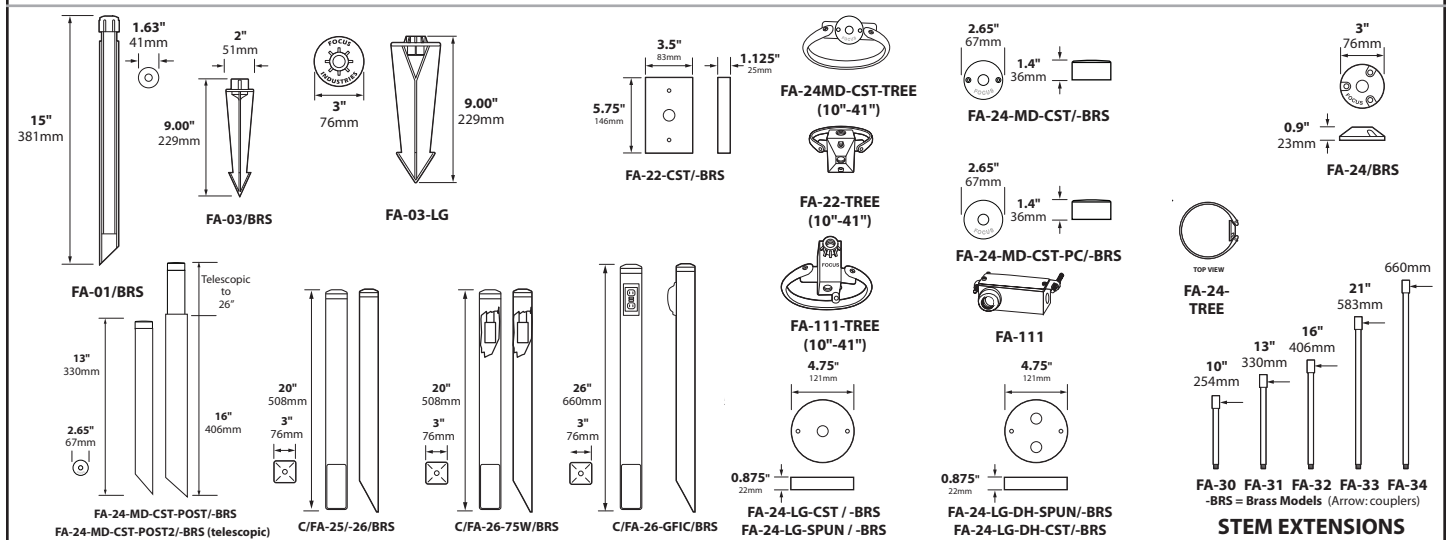

MOUNTING ACCESSORIES

BEAM/GLARE CONTROL ACCESSORIES

FA-08-21	Round 1/8" Hex Cell Louver
FA-11-BLUE	Blue Tempered Glass Lens
FA-11-GREEN	Green Tempered Glass Lens
FA-98	Linear Spread Tempered Glass Lens
FA-99	High Impact Clear Tempered Convex Glass
FA-104	Wide Spread Tempered Glass Lens Softener

JOB INFORMATION

Type: _____ Date: _____

Job Name: _____

Cat. No.: _____

Lamp(s): _____

Specifier: _____

Contractor: _____

Notes: _____

FOCUS INDUSTRIES INC.
25301 COMMERCENTRE DRIVE
LAKE FOREST, CA 92630

www.focusindustries.com
sales@focusindustries.com
(949) 830-1350 • FAX (949) 830-3390

Black Texture (Standard)	Antique Verde	Bronze Texture	Camel	White Texture	Hunter Texture	Rust	Weathered Iron	Weathered Brown	Stucco	Rubbed Verde	Chrome Powder	Acid Rust	Acid Verde	Black Acid Treatment
-BLT	-ATV	-BRT	-CAM	-WTX	-HTX	-RST	-WIR	-WBR	-STU	-RBV	-CPR	-BAR/CAR	-BAV/CAV	-BAT