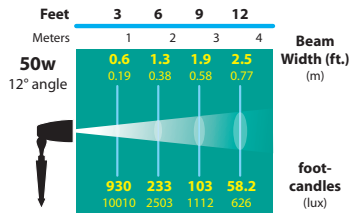

Black Texture (Standard)	Antique Verde	Bronze Texture	Camel	White Texture	Hunter Texture	Rust	Weathered Iron	Weathered Brown	Stucco	Rubbed Verde	Chrome Powder	Acid Rust	Acid Verde	Black Acid Treatment
-BLT	-ATV	-BRT	-CAM	-WTX	-HTX	-RST	-WIR	-WBR	-STU	-RBV	-CPR	-BAR/CAR	-BAV/CAV	-BAT