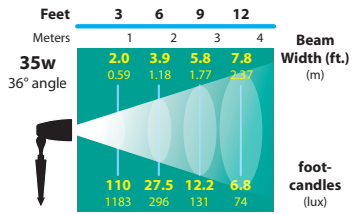

Black Texture (Standard)	Antique Verde	Bronze Texture	Camel	White Texture	Hunter Texture	Rust	Weathered Iron	Weathered Brown	Stucco	Rubbed Verde	Chrome Powder	Acid Rust	Acid Verde	Black Acid Treatment
-BLT	-ATV	-BRT	-CAM	-WTX	-HTX	-RST	-WIR	-WBR	-STU	-RBV	-CPR	-BAR/CAR	-BAV/CAV	-BAT