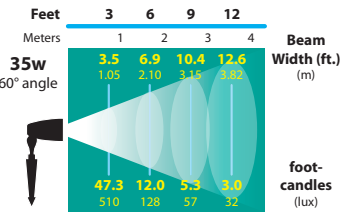

Black Texture (Standard)	Antique Verde	Bronze Texture	Camel	White Texture	Hunter Texture	Rust	Weathered Iron	Weathered Brown	Stucco	Rubbed Verde	Chrome Powder	Acid Rust	Acid Verde	Black Acid Treatment
-BLT	-ATV	-BRT	-CAM	-WTX	-HTX	-RST	-WIR	-WBR	-STU	-RBV	-CPR	-BAR/CAR	-BAV/CAV	-BAT