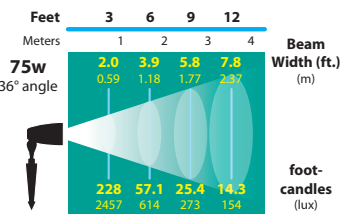

Black Texture (Standard)	Antique Verde	Bronze Texture	Camel	White Texture	Hunter Texture	Rust	Weathered Iron	Weathered Brown	Stucco	Rubbed Verde	Chrome Powder	Acid Rust	Acid Verde	Black Acid Treatment
-BLT	-ATV	-BRT	-CAM	-WTX	-HTX	-RST	-WIR	-WBR	-STU	-RBV	-CPR	-BAR/CAR	-BAV/CAV	-BAT