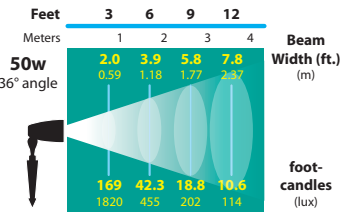

Black Texture (Standard)	Antique Verde	Bronze Texture	Camel	White Texture	Hunter Texture	Rust	Weathered Iron	Weathered Brown	Stucco	Rubbed Verde	Chrome Powder	Acid Rust	Acid Verde	Black Acid Treatment
-BLT	-ATV	-BRT	-CAM	-WTX	-HTX	-RST	-WIR	-WBR	-STU	-RBV	-CPR	-BAR/CAR	-BAV/CAV	-BAT