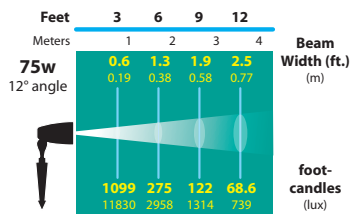

Black Texture (Standard)	Antique Verde	Bronze Texture	Camel	White Texture	Hunter Texture	Rust	Weathered Iron	Weathered Brown	Stucco	Rubbed Verde	Chrome Powder	Acid Rust	Acid Verde	Black Acid Treatment
-BLT	-ATV	-BRT	-CAM	-WTX	-HTX	-RST	-WIR	-WBR	-STU	-RBV	-CPR	-BAR/CAR	-BAV/CAV	-BAT