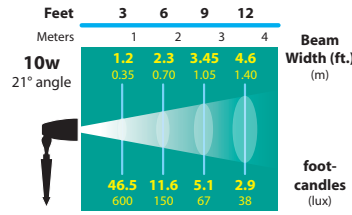

Black Texture (Standard)	Antique Verde	Bronze Texture	Camel	White Texture	Hunter Texture	Rust	Weathered Iron	Weathered Brown	Stucco	Rubbed Verde	Chrome Powder	Acid Rust	Acid Verde	Black Acid Treatment
-BLT	-ATV	-BRT	-CAM	-WTX	-HTX	-RST	-WIR	-WBR	-STU	-RBV	-CPR	-BAR/CAR	-BAV/CAV	-BAT