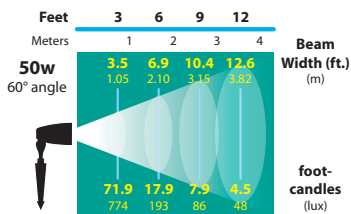

Black Texture (Standard)	Antique Verde	Bronze Texture	Camel	White Texture	Hunter Texture	Rust	Weathered Iron	Weathered Brown	Stucco	Rubbed Verde	Chrome Powder	Acid Rust	Acid Verde	Black Acid Treatment
-BLT	-ATV	-BRT	-CAM	-WTX	-HTX	-RST	-WIR	-WBR	-STU	-RBV	-CPR	-BAR/CAR	-BAV/CAV	-BAT