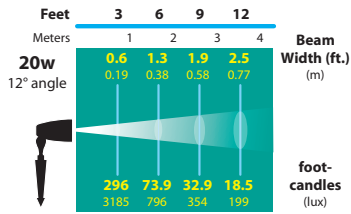

Black Texture (Standard)	Antique Verde	Bronze Texture	Camel	White Texture	Hunter Texture	Rust	Weathered Iron	Weathered Brown	Stucco	Rubbed Verde	Chrome Powder	Acid Rust	Acid Verde	Black Acid Treatment
-BLT	-ATV	-BRT	-CAM	-WTX	-HTX	-RST	-WIR	-WBR	-STU	-RBV	-CPR	-BAR/CAR	-BAV/CAV	-BAT