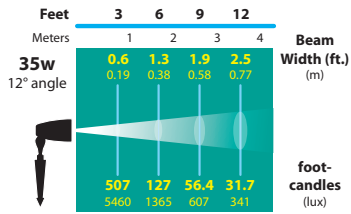

Black Texture (Standard)	Antique Verde	Bronze Texture	Camel	White Texture	Hunter Texture	Rust	Weathered Iron	Weathered Brown	Stucco	Rubbed Verde	Chrome Powder	Acid Rust	Acid Verde	Black Acid Treatment
-BLT	-ATV	-BRT	-CAM	-WTX	-HTX	-RST	-WIR	-WBR	-STU	-RBV	-CPR	-BAR/CAR	-BAV/CAV	-BAT