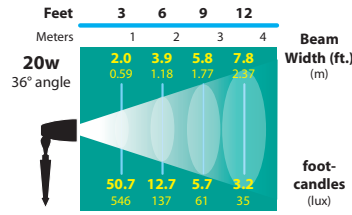

Black Texture (Standard)	Antique Verde	Bronze Texture	Camel	White Texture	Hunter Texture	Rust	Weathered Iron	Weathered Brown	Stucco	Rubbed Verde	Chrome Powder	Acid Rust	Acid Verde	Black Acid Treatment
-BLT	-ATV	-BRT	-CAM	-WTX	-HTX	-RST	-WIR	-WBR	-STU	-RBV	-CPR	-BAR/CAR	-BAV/CAV	-BAT