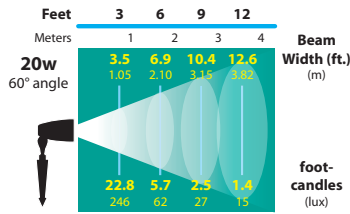

Black Texture (Standard)	Antique Verde	Bronze Texture	Camel	White Texture	Hunter Texture	Rust	Weathered Iron	Weathered Brown	Stucco	Rubbed Verde	Chrome Powder	Acid Rust	Acid Verde	Black Acid Treatment
-BLT	-ATV	-BRT	-CAM	-WTX	-HTX	-RST	-WIR	-WBR	-STU	-RBV	-CPR	-BAR/CAR	-BAV/CAV	-BAT