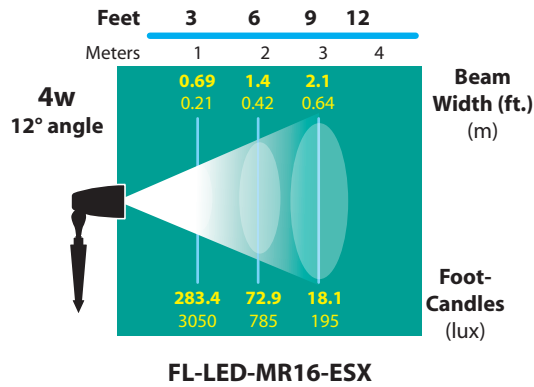

landscape • entertainment • architectural • hospitality • illumination

DL-13 DIRECTIONAL LIGHTS

DIRECTIONAL LIGHTS DL-13-SERIES

TYPE

LIGHT DISTRIBUTIONS AND PHOTOMETRICS

Black Texture (Standard)	Antique Verde	Bronze Texture	Camel	White Texture	Hunter Texture	Rust	Weathered Iron	Weathered Brown	Stucco	Rubbed Verde	Chrome Powder	Acid Rust	Acid Verde	Black Acid Treatment
-BLT	-ATV	-BRT	-CAM	-WTX	-HTX	-RST	-WIR	-WBR	-STU	-RBV	-CPR	-BAR/CAR	-BAV/CAV	-BAT