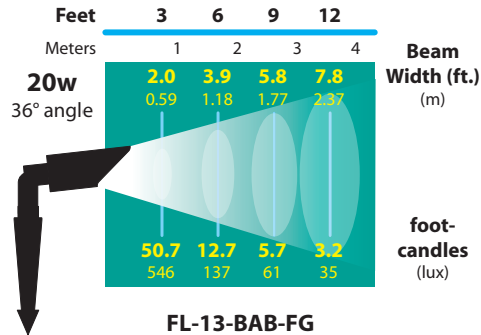

landscape • entertainment • architectural • hospitality • illumination

DL-13 DIRECTIONAL LIGHTS

DIRECTIONAL LIGHTS DL-13-SERIES

TYPE

LIGHT DISTRIBUTIONS AND PHOTOMETRICS

Black Texture (Standard)	Antique Verde	Bronze Texture	Camel	White Texture	Hunter Texture	Rust	Weathered Iron	Weathered Brown	Stucco	Rubbed Verde	Chrome Powder	Acid Rust	Acid Verde	Black Acid Treatment
-BLT	-ATV	-BRT	-CAM	-WTX	-HTX	-RST	-WIR	-WBR	-STU	-RBV	-CPR	-BAR/CAR	-BAV/CAV	-BAT