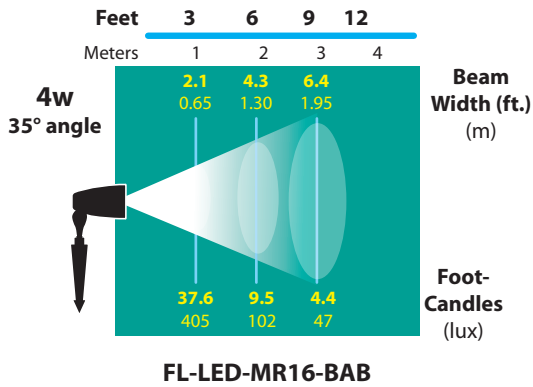

landscape • entertainment • architectural • hospitality • illumination

DL-13 DIRECTIONAL LIGHTS

DIRECTIONAL LIGHTS DL-13-SERIES

TYPE

LIGHT DISTRIBUTIONS AND PHOTOMETRICS

Black Texture (Standard)	Antique Verde	Bronze Texture	Camel	White Texture	Hunter Texture	Rust	Weathered Iron	Weathered Brown	Stucco	Rubbed Verde	Chrome Powder	Acid Rust	Acid Verde	Black Acid Treatment
-BLT	-ATV	-BRT	-CAM	-WTX	-HTX	-RST	-WIR	-WBR	-STU	-RBV	-CPR	-BAR/CAR	-BAV/CAV	-BAT