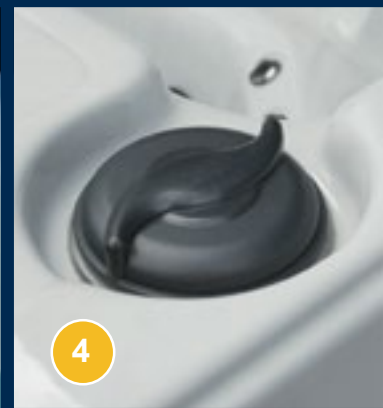

Stereo model shown in Sterling Silver

SL863L

(Lounger Equipped)

Size: 91" x 91" x 39"
Jets: 63 Stainless & Gray
Seats: 6 adults
Gallons: 450
Dry Weight: 900 lbs.
Filled Weight: 4500 lbs.

shorelinespa.com

- 1** Digital Controls On Demand Hydrotherapy
- 2** Adjustable Stainless Steel Jets with Optional Illuminated Jet Package
(Jet styles vary by model)
- 3** Fountain Jets
- 4** Air & Water Diverters
User Friendly Design Allows User to Adjust the Amount of Air and Water Pressure
- 5** Optional Stereo System Bluetooth™ / FM Audio with Docking Station and Marine Grade Speakers
- 6** Maintenance Free Skirting

Standard Features on the SL863L		Optional Features
Gecko™ XE Class Pack 220V / 60A Pump 1: Two-Speed 3.0 HP Continuous Duty 7.0 HP Breakdown Torque Pump 2: One-Speed 3.0 HP Continuous Duty 7.0 HP Breakdown Torque	Digital Topside Control 4 kW Heater 100 ft ² Filtration Icynene™ Foam Insulation Maintenance Free Skirting ABS Bottom-Wrap Plasma Ozone Water Treatment LED Lighting	LED Lit Skirting Corners Lucite™ Acrylic Surface Material Laminar Fountain Jets Padded Headrests Diverter VGB Compliant Intake 3 Yr. Parts / Labor Warranty
		<ul style="list-style-type: none"> • LED Backlit Jets • (CIRC) Circulation Pump • Stereo System <i>Waterproof Remote & Subwoofer</i> • (IT) in.Touch™ • (CL) in.Clear™ Sanitation System <p>Additional charges apply</p>