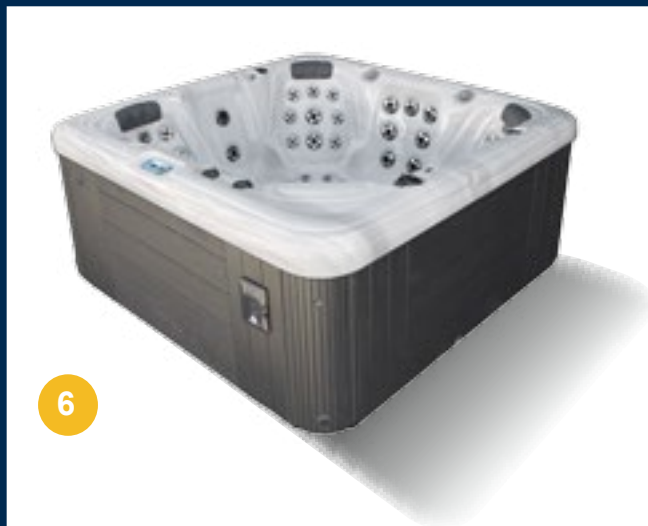

Stereo model shown in Sterling Silver

SL863L

(Lounger Equipped)

Size: 91" x 91" x 39"
Jets: 63 Stainless & Gray
Seats: 6 adults
Gallons: 450
Dry Weight: 900 lbs.
Filled Weight: 4500 lbs.

shorelinespa.com

- 1** Digital Controls On Demand Hydrotherapy
- 2** Adjustable Stainless Steel Jets with Optional Illuminated Jet Package
(Jet styles vary by model)
- 3** Fountain Jets
- 4** Air & Water Diverters
User Friendly Design Allows User to Adjust the Amount of Air and Water Pressure
- 5** Optional Stereo System Bluetooth™ / FM Audio with Docking Station and Marine Grade Speakers
- 6** Maintenance Free Skirting

Standard Features on the SL863L		Optional Features
Gecko™ XE Class Pack 220V / 60A Pump 1: Two-Speed 3.0 HP Continuous Duty 7.0 HP Breakdown Torque Pump 2: One-Speed 3.0 HP Continuous Duty 7.0 HP Breakdown Torque	Digital Topside Control 4 kW Heater 100 ft ² Filtration Icynene™ Foam Insulation Maintenance Free Skirting ABS Bottom-Wrap Plasma Ozone Water Treatment LED Lighting	LED Lit Skirting Corners Lucite™ Acrylic Surface Material Laminar Fountain Jets Padded Headrests Diverter VGB Compliant Intake 3 Yr. Parts / Labor Warranty
		<ul style="list-style-type: none"> • LED Backlit Jets • (CIRC) Circulation Pump • Stereo System <i>Waterproof Remote & Subwoofer</i> • (IT) in.Touch™ • (CL) in.Clear™ Sanitation System <p>Additional charges apply</p>

Other Shoreline Models

SL863 B

Size: 91" x 91" x 39"
Jets: 63
Seats: 7 Adults
Gallons: 450

SL753 L

Size: 82" x 82" x 39"
Jets: 53
Seats: 6 Adults
Gallons: 350

SL753 B

Size: 82" x 82" x 39"
Jets: 53
Seats: 7 Adults
Gallons: 350

SL635 L

Size: 78" x 83" x 36"
Jets: 35
Seats: 5 Adults
Gallons: 275

SL525 L

Size: 60" x 83" x 33.5"
Jets: 25
Seats: 3 Adults
Gallons: 225

Maintenance Free Skirting and Color Options

Please note: wicker and stone up-charges apply, not available on the SL525L OR SL635L