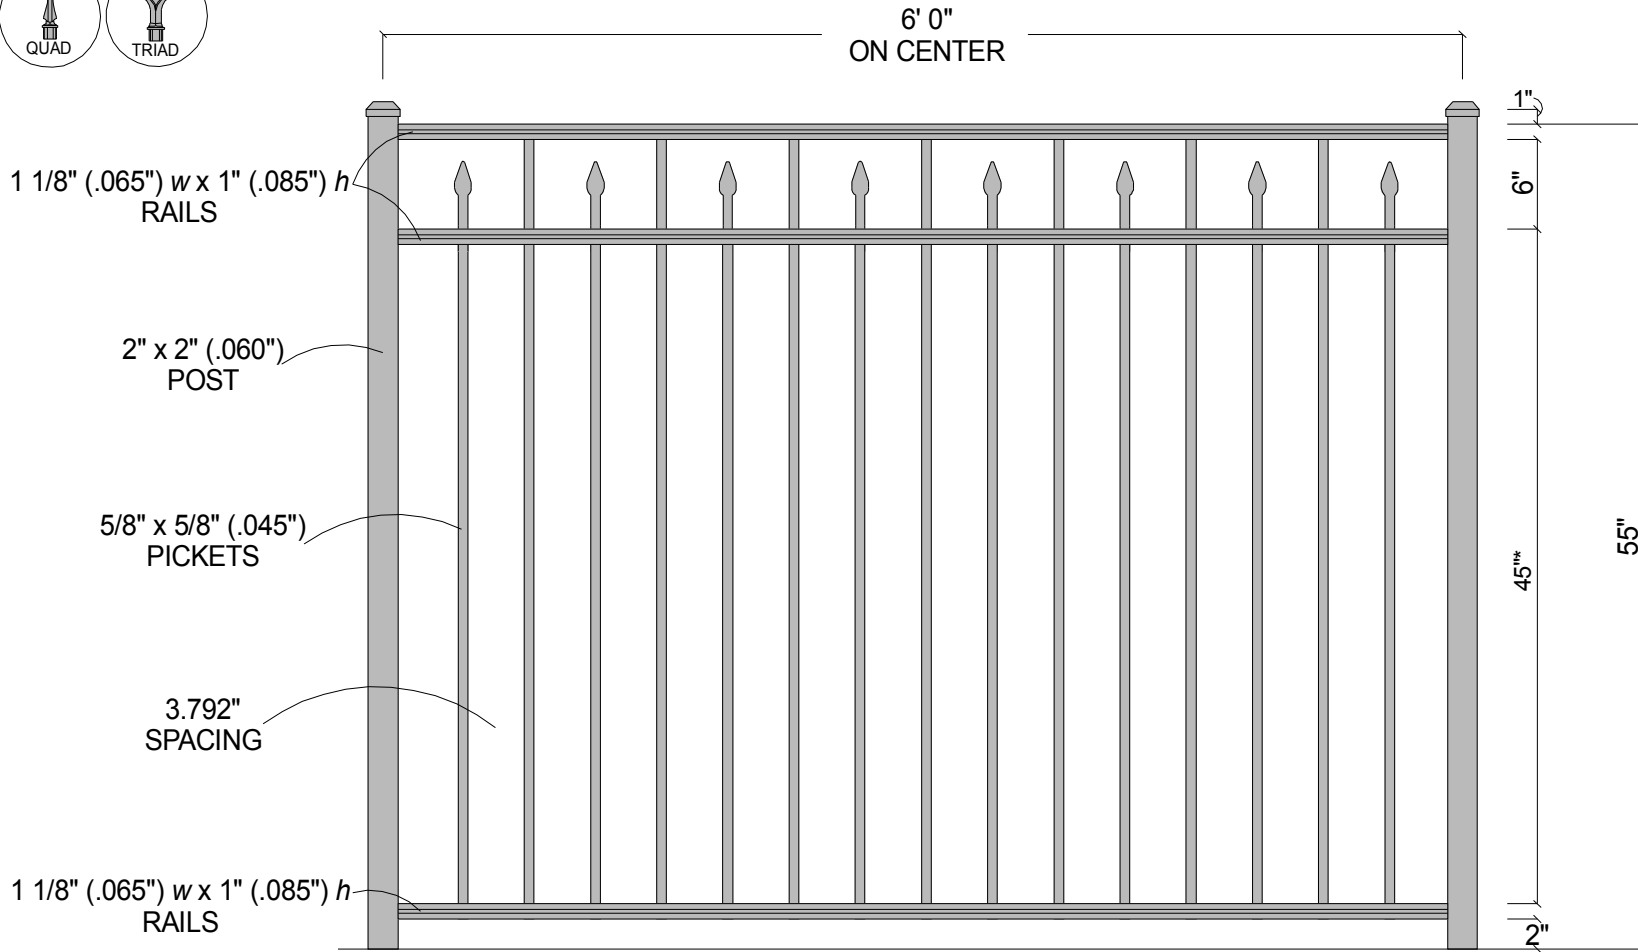

FINIAL OPTION:

*Meets BOCA requirements for height and spacing.

Post Size	
55" Tall	2" x 2" x 7' 1"

Regis Aluminum Fence System		
Scale: 5/64" : 1"		Drawn By: J.D.S.
Date: 5/01/08		Revised:
3233 (55" Tall)		
As Shown: 55" 3233	Drawing Number: 3233-55	