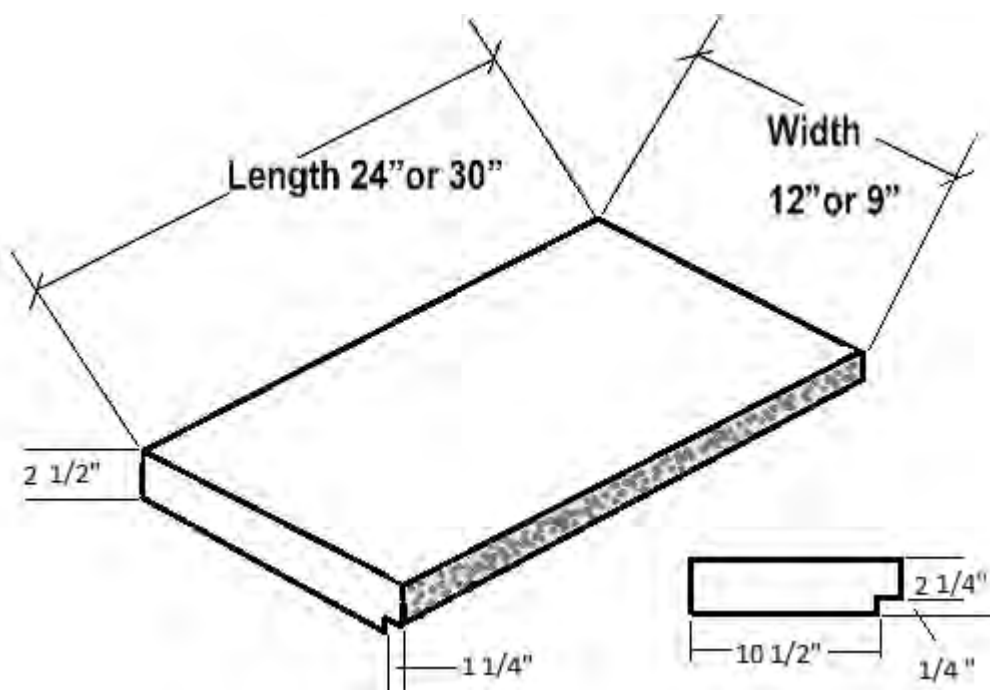

DFW COPING

Straight Rock Face Series 112RF, 19RF

| Part # | Description | Color | Weight | Width " | Height " | Length " |
|-----------|-----------------------|---------------|--------|---------|----------|----------|
| 112RF0STW | Rock Face Pool Coping | White | 48 lbs | 12" | 2 1/8" | 24" |
| 112RF0STT | Rock Face Pool Coping | Tan | 48 lbs | 12" | 2 1/8" | 24" |
| 112RF0STA | Rock Face Pool Coping | Adobe | 48 lbs | 12" | 2 1/8" | 24" |
| 112RF0STG | Rock Face Pool Coping | Light Gray | 48 lbs | 12" | 2 1/8" | 24" |
| 112RF0STB | Rock Face Pool Coping | Dark Gray | 48 lbs | 12" | 2 1/8" | 24" |
| 112RF0STL | Rock Face Pool Coping | Latte | 48 lbs | 12" | 2 1/8" | 24" |
| 112RF0STS | Rock Face Pool Coping | Special Order | 48 lbs | 12" | 2 1/8" | 24" |
| 19RF0STW | Rock Face Pool Coping | White | 35 lbs | 9" | 2 1/8" | 24" |
| 19RF0STT | Rock Face Pool Coping | Tan | 35 lbs | 9" | 2 1/8" | 24" |
| 19RF0STA | Rock Face Pool Coping | Adobe | 35 lbs | 9" | 2 1/8" | 24" |
| 19RF0STG | Rock Face Pool Coping | Light Gray | 35 lbs | 9" | 2 1/8" | 24" |
| 19RF0STB | Rock Face Pool Coping | Dark Gray | 35 lbs | 9" | 2 1/8" | 24" |
| 19RF0STL | Rock Face Pool Coping | Latte | 35 lbs | 9" | 2 1/8" | 24" |
| 19RF0STS | Rock Face Pool Coping | Special Order | 35 lbs | 9" | 2 1/8" | 24" |