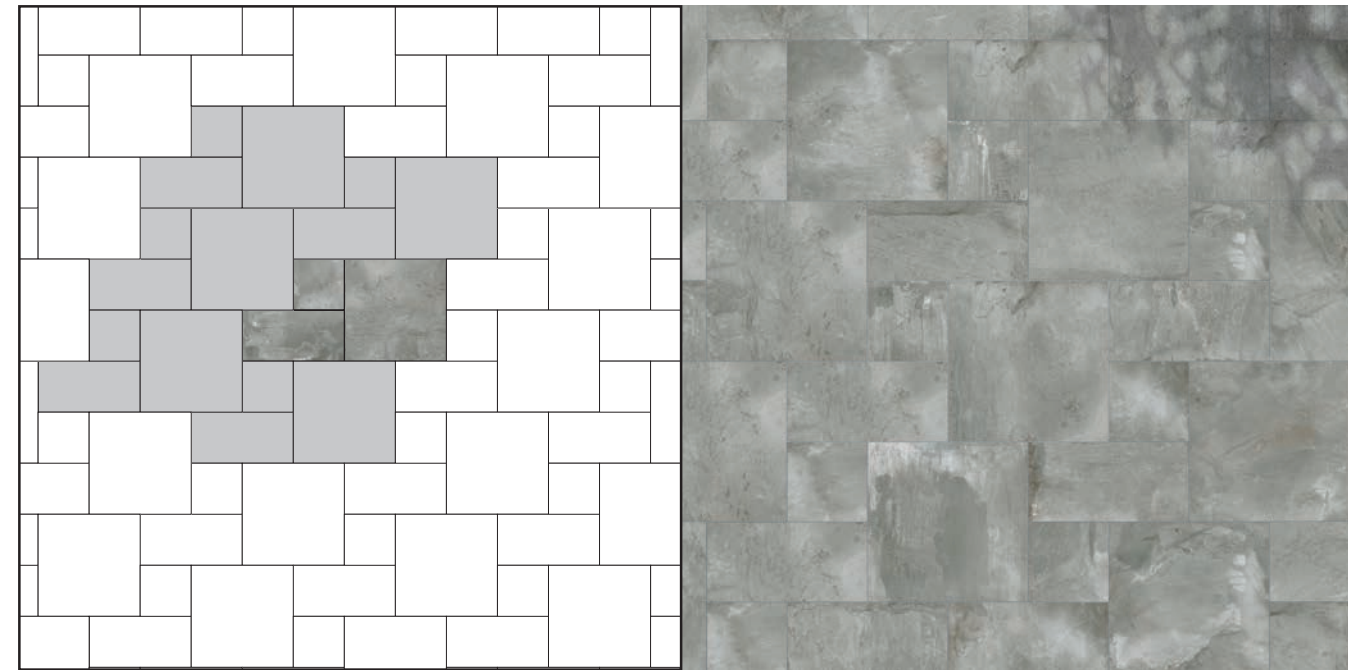

Gotham 2 Layout

Formats	Module		Sold in increments of	
	pieces	Sq.Ft.	pieces	Sq.Ft.
12"x12"	1	0.97	6	5.82
12"x24"	1	1.94	6	11.64
24"x24"	1	3.87	6	23.22
Total	3	6.78	18	40.70

Stone Effect

AVAILABLE ON RANGES

Gotham 2

These items are supplied rectified and ready for installation in a modular pattern. According to the quantities required, as per the table. Product will be invoiced as 3 separate items.