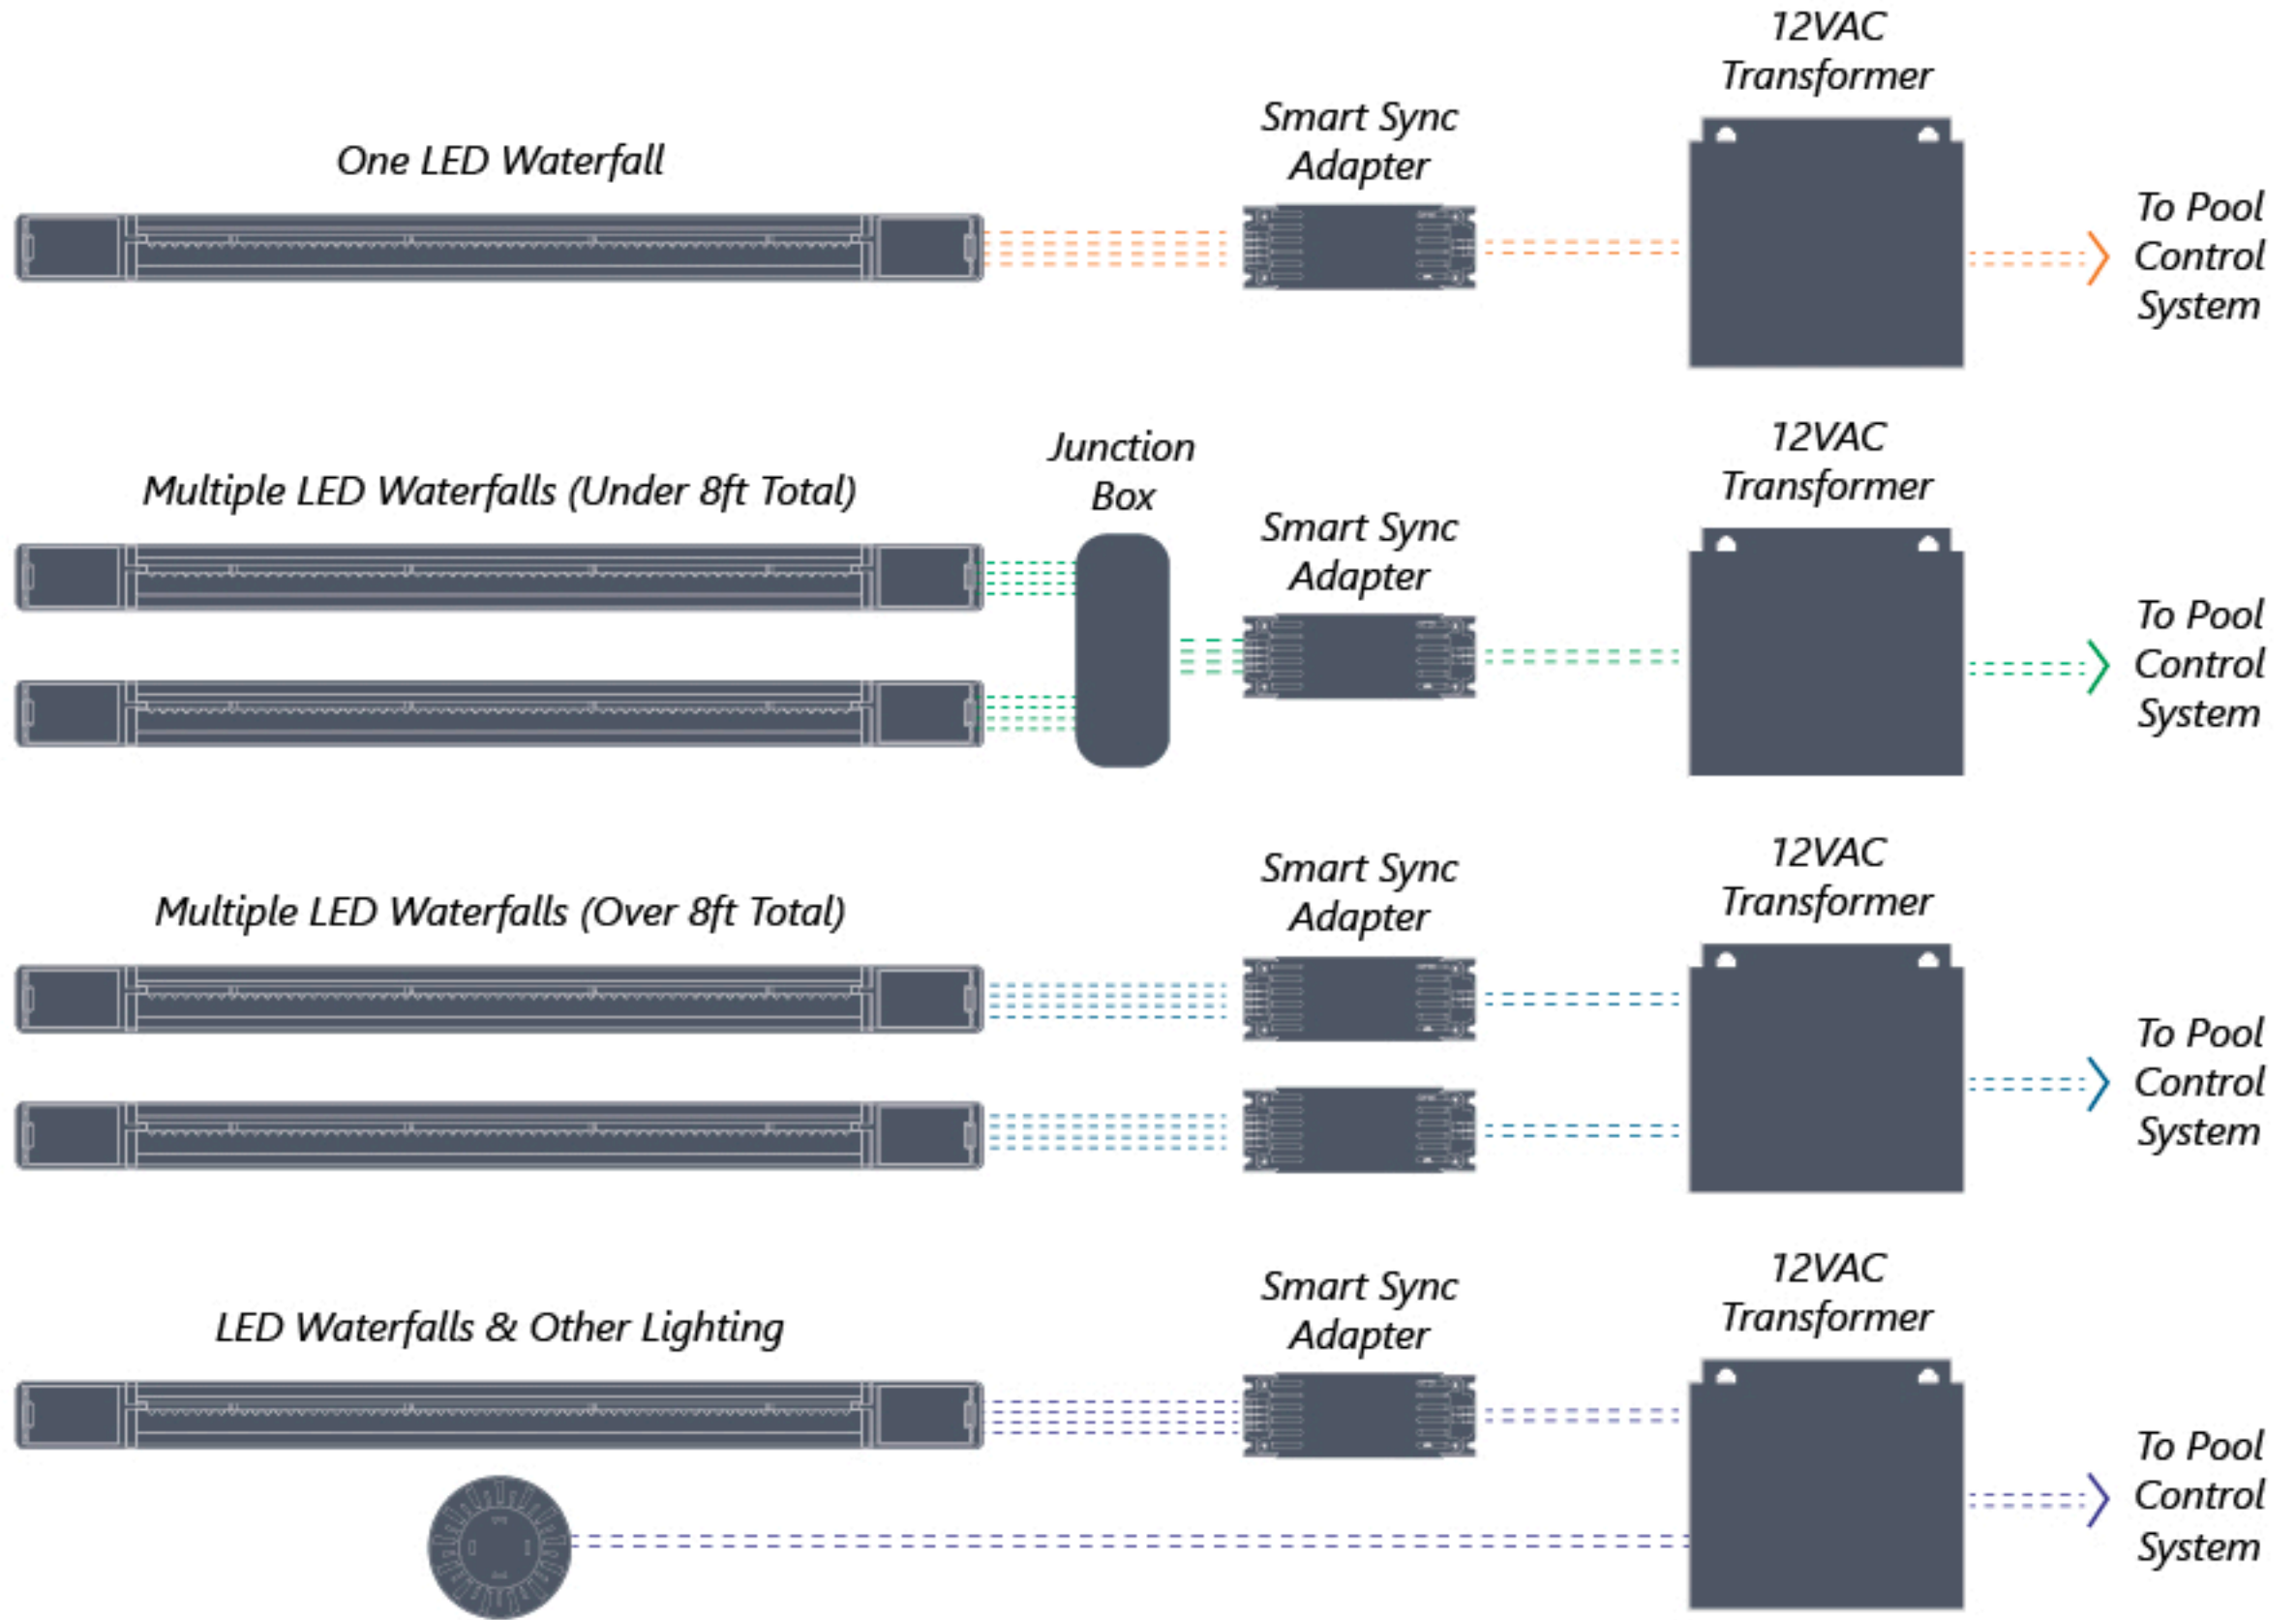

SMART SYNC® ADAPTER INSTALL GUIDE

NOT COMPATIBLE