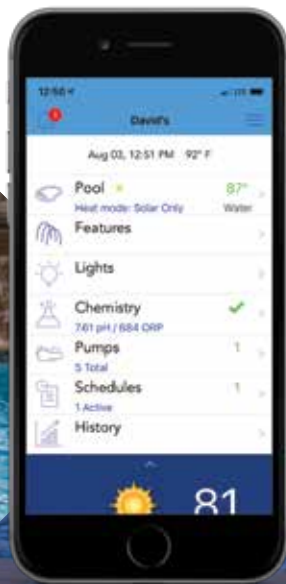

## EVERYTHING NEEDED FOR EFFORTLESS POOL AND SPA CONTROL

**from up close or around the world.**

Wherever you are, the IntelliCenter™ Control System for Pool and Spa makes it easier and more intuitive than ever to control your pool. Use your familiar iOS® or Android® mobile devices from anywhere in the world. IntelliCenter features new color touchscreen interfaces at the equipment pad as well as via an optional indoor control panel and/or optional wireless poolside remote. Its razor-sharp screen clarity and step-by-step instructions make operation a cinch.

### COLOR TOUCHSCREEN INTERFACE

Scheduling and operation is a cinch with the color touchscreen interface. It displays intuitive instructions in beautifully clear text and rich colors.