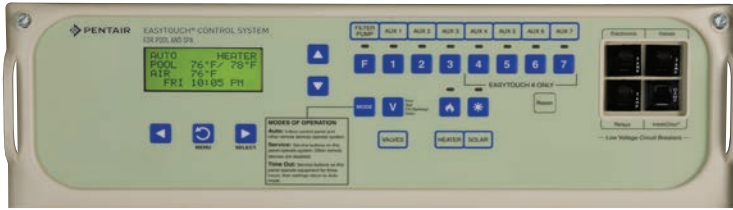

EASYTOUCH®

POOL AND SPA CONTROL SYSTEM

KEY FEATURES

Full programmability

Full programmability of everyday equipment operation for optimum efficiency. Reprogram for variable pool/spa usage patterns or when adding or changing equipment to maintain peak efficiency.

Easy, one-button access

All functions controlled with easy, one-button access from the Load Center.

LCD display

Informs and instructs every step of the way.

Resettable circuit breakers

Readily accessible by you or your service professionals from outside your home.

Service mode

Aids in system testing and troubleshooting—no need for a service professional to enter your home.

Time Out mode

Allows programs to be temporarily interrupted before automatically resuming several hours later—no need to reprogram.

Variety of controller options

A variety of optional, simple-to-use remote, wired or wireless controllers for added convenience.

Onboard diagnostics

Make service simple. Built-in, self-test diagnostics give you the ability to verify correct operation of specific functions, and a diagnostic screen reports failures for troubleshooting and repair.

The EasyTouch Pool and Spa Control System has earned the Eco Select® brand distinction as one of the greenest and most efficient choices from Pentair.

TRADEGRADE

The TradeGrade family of products is exclusively made for and sold by the world's most demanding pool professionals.

1620 Hawkins Ave | Sanford, NC 27330 | United States | 800.831.7133 | pentair.com

All indicated Pentair trademarks and logos are property of Pentair. Third party registered and unregistered trademarks and logos are the property of their respective owners. Mac®, iPad®, iPhone®, Macintosh® and MacOS® and Apple Watch® are registered trademarks of Apple, Inc. in the United States and/or other countries. Amazon Echo® is a registered trademark of Amazon Technologies, Inc. in the United States and/or other countries.