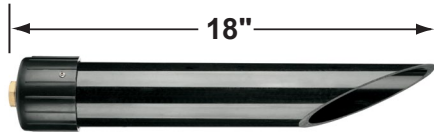

ACCESSORIES SHEET

PRODUCT # : CL-505

•Directional Lights

•Aluminum

Mounting Pedestals

- CX-601-BK 1" PVC Mounting Pedestal, 1/2" NPT, **Black**
- CX-601-VG 1" PVC Mounting Pedestal, 1/2" NPT, **Verde Green**
- CX-603-BK 3" PVC Mounting Pedestal, 1/2" NPT Female Brass Hub on top, **Black**
- CX-603-VG 3" PVC Mounting Pedestal, 1/2" NPT Female Brass Hub on top, **Verde Green**

CX-603-BK

- CX-604-BK 1" PVC Adjustable Mounting Pedestal, 1/2" NPT, **Black**
- CX-621-BK 1" PVC Cap, 1/2" NPT, **Black**
- CX-621-VG 1" PVC Cap, 1/2" NPT, **Verde Green**
- CX-622-BK 2" PVC Cap, 1/2" NPT, **Black**
- CX-622-VG 2" PVC Cap, 1/2" NPT, **Verde Green**
- CX-624-BK 3" PVC Cap, 1/2" NPT Female Brass Hub, **Black**
- CX-624-VG 3" PVC Cap, 1/2" NPT Female Brass Hub, **Verde Green**