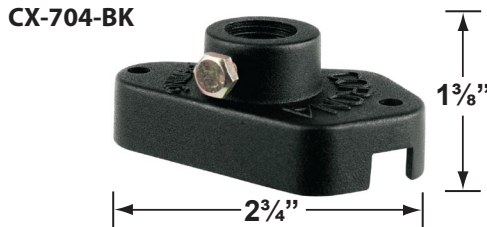

ACCESSORIES SHEET

PRODUCT # : CL-505

•Directional Lights

•Aluminum

Mounting Brackets

CX-700 Aluminum Bracket with 1/2" NPT
Finishes: **BK-** Black, **BZ-** Bronze, **GR-** Green,
GT- Granite, **RT-** Rust, **VG-** Verde Green,
WH- White

CX-704 Aluminum Oval Bracket with 1/2" NPT Female Hub
Finishes: **BK-** Black, **BZ-** Bronze, **GR-** Green,
GT- Granite, **RT-** Rust, **VG-** Verde Green,
WH- White