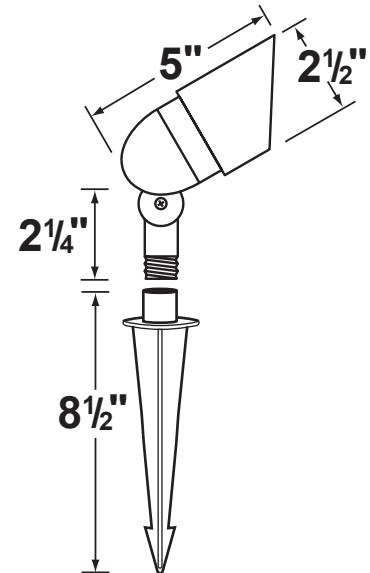

AVAILABLE LED LAMPS (Corona LED lamps have a five (5) year limited warranty against manufacturer's defects)

LAMP NUMBER	WATTS	BEAM		COLOR & TEMP.	RATED HOURS	HALOGEN EQUIVALENT
		SPREAD	LUMEN			
L-ED16-3W-SP	3.5	15° Spot	270	2700K	50,000	25 Watt
L-ED16-3W-FL	3.5	45° Flood	270	2700K	50,000	25 Watt
L-ED16-3W-WF	3.5	60° Wide Flood	270	2700K	50,000	25 Watt
L-ED16-5W-SP	5	15° Spot	350	2700K	50,000	40 Watt
L-ED16-5W-FL	5	45° Flood	350	2700K	50,000	40 Watt
L-ED16-5W-WF	5	60° Wide Flood	350	2700K	50,000	40 Watt
L-ED16-COB5W-SP	5	15° Spot	450	2700K	50,000	50 Watt
L-ED16-COB5W-FL	5	38° Flood	450	2700K	50,000	50 Watt
L-ED16-COB5W-WF	5	60° Wide Flood	450	2700K	50,000	50 Watt
L-ED16-COB5W-SP3K	5	15° Spot	470	3000K	50,000	50 Watt
L-ED16-COB5W-FL3K	5	38° Flood	470	3000K	50,000	50 Watt
L-ED16-COB5W-WF3K	5	60° Wide Flood	470	3000K	50,000	50 Watt

Single color MR-16 LED available in AMBER, BLUE, GREEN, PURPLE, RED and VIOLET

JOB INFORMATION

TYPE: _____ DATE: _____
JOB NAME & ADDRESS: _____
PRODUCT #: _____
TOTAL QUANTITY: _____
LAMP TYPE & WATTAGE: _____
TRANSFORMER: _____
CONTRACTOR: _____
SPECIFIER: _____

• When ordering LED lamp with a fixture your part number should follow the format below:

• CL - product # - color - lamp - wattage - lamp angle
CL - 505 - GT - L-ED16 - 5W - FL

Example: CL-505-GT-L-ED16-5W-FL

• Corona Lighting reserves the right to make any change and/or improvement to the design and construction of this fixture without further notification.