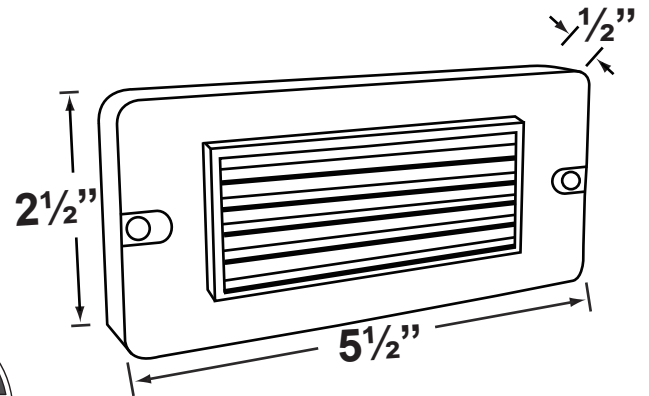

Mounting: Surface mounted on walls or steps. Best used on concrete, brick, or other masonry surfaces. Two screws and two anchor bolts are provided.

Electrical Notes: Removable LED module is dimmable. A remote 12V magnetic transformer is required. Options are available from Corona Lighting. Not for use with electronic transformers. Voltage range for LED module is: 8 -15Volt AC
Ambient temperature: -40°F to 124°F. CRI: Ra > 80
Proper grease/lubricant is suggested on threaded parts during installation process. Increasing voltage above 12 volts AC may decreased life of LED cores.

Dimensions: 5½" (Width) x 2½" (Height) x ½" (Depth)

Warranty: Limited lifetime warranty on fixture housing and faceplate against manufacturer's defects. Ten (10) year warranty on removable LED module.

AB finish shown