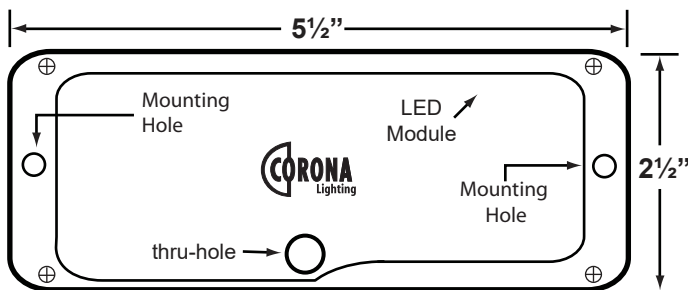

SPECIFICATION SHEET

PRODUCT # : CL-345B-SI

• Step Light

• Cast Brass

Fixture Specifications:

Housing: Heavy Duty Corrosion Resistant Cast Brass.

Faceplate: Diecast brass faceplate with frosted lens, fitted to stainless steel backplate.

Mounting: Surface mounted on walls or steps. Best used on concrete, brick, or other masonry surfaces. Two screws and two anchor bolts are provided.

Electrical Notes: Removable LED module is dimmable. A remote 12V magnetic transformer is required. Options are available from Corona Lighting. Not for use with electronic transformers. Voltage range for LED module is: 8 -15Volt AC
Ambient temperature: -40°F to 124°F. CRI: Ra > 80
Proper grease/lubricant is suggested on threaded parts during installation process. Increasing voltage above 12 volts AC may decreased life of LED cores.

Dimensions: 5½" (Width) x 2½" (Height) x ½" (Depth)

Warranty: Limited lifetime warranty on fixture housing and faceplate against manufacturer's defects. Ten (10) year warranty on removable LED module.

AB finish shown

Template of backplate

NO BACKBOX REQUIRED

NOTE: This is the back of the Fixture. Looking from the front of the fixture the positions of through-hole and other details are reversed.

JOB INFORMATION

TYPE: _____ DATE: _____