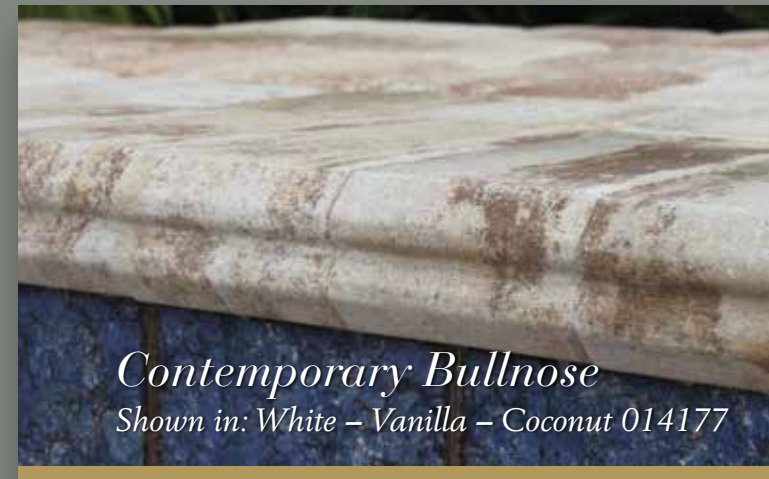

Traditional Bullnose
Shown in: Vanilla – Carmel 4167

Width - 4", Length - 8"
Thickness: 2 3/8"/60mm

Traditional 1" Remodel
Shown in: Vanilla 41

Width - 4", Length - 8 1/2"
Reveal: 1"
Thickness: 1 1/4"/30mm

Contemporary Bullnose
Shown in: White – Vanilla – Coconut 014177

Width - 4", Length - 8"
Thickness: 2 3/8"/60mm

Contemporary 2 1/2" Remodel
Shown in: Vanilla – Carmel 4167

Width - 4", Length - 8"
Reveal: 2 1/2"
Thickness: 1 1/4"/30mm