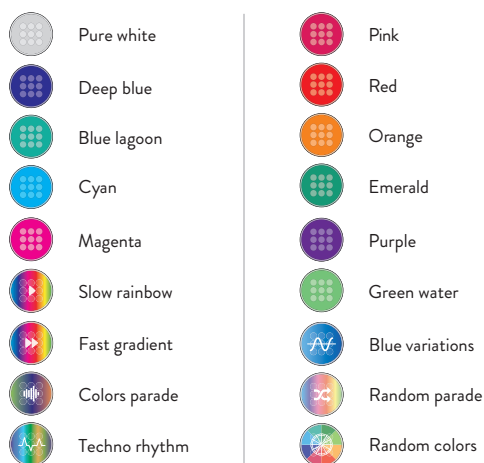

# MINI-BRIO

Mini-led light for 1.5" return fitting

## COLORS