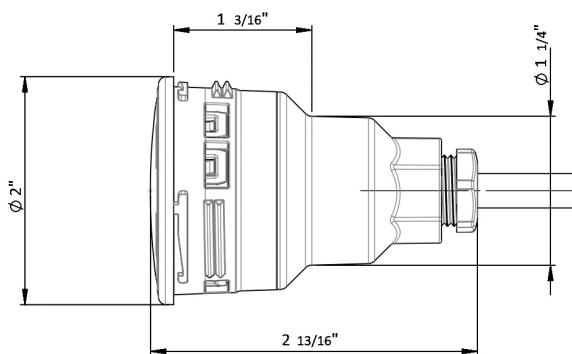

# MINI-BRIO

Mini-led light for 1.5" return fitting

## DESCRIPTION

- New version 1.5 x more luminous
- Compatible with most of the 1.5" return fittings
- 2 bezels included (white and gray)
- Management of luminosity, sequences speed and off hours
- Dry installation with CCEI's return fitting
- Warranty 2 years
- ULC & UL listed