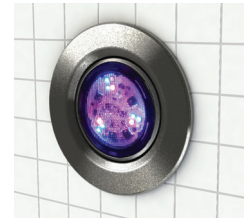

## DESCRIPTION

- Return fitting for Mini-Brio
- 2 versions: for a liner pool or for concrete and fiberglass pools
- Available in stainless steel finition
- No bezel needed
- Watertight installation with these 2 returns fitting

PF10R291  
Concrete / fiberglass fitting

PF10R292  
Liner return

PF10R294  
Stainless steel 1.5"  
Concrete return (316L stainless steel)