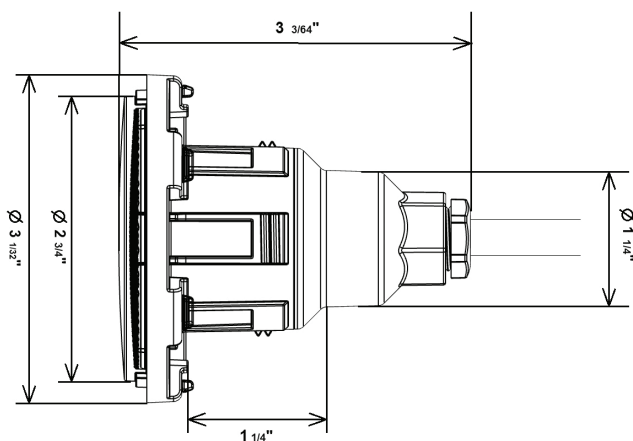

# BRIO

LED Light 3" for 1.5" return fitting

## DESCRIPTION

- Cable Light
- Available in lengths of 50' and 100' cable
- White or multicolor powered in 12V AC
- Easy 1.5 return fitting installation
- Wide beam angle of 160°
- Up to 24 W and 2400 Lm
- Advanced features with Brio Wil controller:  
Management of colors and luminosity, sequences speed and OFF hours.
- Dry installation with CCEI's return fitting
- Warranty 2 years
- ULC & UL Listed