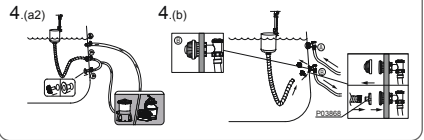

POOL SURFACE SKIMMER OWNER'S MANUAL

WARNING

IMPORTANT SAFETY INSTRUCTIONS. READ AND FOLLOW ALL INSTRUCTIONS.

WARNING: To reduce the risk of injury, do not permit children to use this product.

WARNING: Assembly and disassembly of this product should only be performed by adult.

WARNING: Do not remove or obstruct the float opening while the filter pump/sand filter is operating.

WARNING: Keep hands and hair away from the Skimmer while the filter pump/sand filter is operating.

NOTE: Remove the product from the pool before placing a cover over the pool.

NOTE: Drawings are for illustration purposes only and may not reflect actual product. Drawings are not to scale.

SAVE THESE INSTRUCTIONS

Specification

Filter Pump/Sand Filter Compatibility:	530 gal./h (2,006 L/h) flow rate and above
Pool Compatibility:	For use with all above ground pools except steel wall pools

Parts Reference Overview

P6818ASS16 Skimmer Body	P6521ASS16 Screw	P6522ASS16 Basket	P6523ASS16 Float	P6817ASS16 Cover Rim	P6525ASS16 Adjustable Pole
P6526ASS16 Frame Hook	P6527ASS16 Hook	P6528ASS16 Arm	P03968 Hose Adapter	P6531ASS16 Hose	

NOTE:

1. Assemble the hook: put the adjustable pole (P6525) through the adjustable fastener on the hook (P6527 or P6526). Attach the assembled hook to the skimmer body and tighten it with the provided screw (P6521). (See Fig.2)
2. FOR FAST SET™ AND OVAL FAST SET™ POOLS (See Fig.3) Place the assembled hook onto the pool's inflatable ring near the outlet valve, and attach the arm (P6528). You can adjust the opening of the hook by pressing and sliding the arm at the same time.
3. FOR STEEL PRO™ FRAME AND RECTANGULAR FRAME POOLS (See Fig.4). Place the assembled frame hook onto the pool's top rail near the outlet valve. Adjust the hook if necessary and tighten the nut on the frame hook (P6526).

NOTE:

Operation

1. The float should be floating off the skimmer body by 2 in. to 4 in. (5 cm to 10.1 cm). To adjust the float height, loosen the screw (P6521), slide the skimmer body (P6818) up or down, and tighten the screw. (See Fig.6)

IMPORTANT: The skimmer must be perpendicular to the water surface at all times.

Storage

1. Disassemble the product.
2. Clean and dry all the parts thoroughly.
3. Store in a warm dry place.

Tel: +86 21 69135588 (For U.S. and Canada)

Pudahuel, Santiago, Chile

www.bestwaycorp.com

Bestway