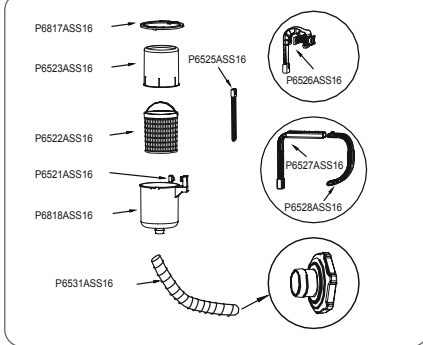

POOL SURFACE SKIMMER OWNER'S MANUAL

WARNING

IMPORTANT SAFETY INSTRUCTIONS. READ AND FOLLOW ALL INSTRUCTIONS.

WARNING: To reduce the risk of injury, do not permit children to use this product.

WARNING: Assembly and disassembly of this product should only be performed by adult.

WARNING: Do not remove or obstruct the float opening while the filter pump/sand filter is operating.

WARNING: Keep hands and hair away from the Skimmer while the filter pump/sand filter is operating.

NOTE: Remove the product from the pool before placing a cover over the pool.

NOTE: Drawings are for illustration purposes only and may not reflect actual product. Drawings are not to scale.

SAVE THESE INSTRUCTIONS

Specification

Filter Pump/Sand Filter Compatibility:	530 gal./h (2,006 L/h) flow rate and above
Pool Compatibility:	For use with all above ground pools except steel wall pools

Parts Reference Overview

P6818ASS16 Skimmer Body	P6521ASS16 Screw	P6522ASS16 Basket	P6523ASS16 Float	P6817ASS16 Cover Rim	P6525ASS16 Adjustable Pole
P6526ASS16 Frame Hook	P6527ASS16 Hook	P6528ASS16 Arm	P03968 Hose Adapter	P6531ASS16 Hose	

NOTE:

1. Assemble the hook: put the adjustable pole (P6525) through the adjustable fastener on the hook (P6527 or P6526). Attach the assembled hook to the skimmer body and tighten it with the provided screw (P6521). (See Fig.2)
2. FOR FAST SET™ AND OVAL FAST SET™ POOLS (See Fig.3) Place the assembled hook onto the pool's inflatable ring near the outlet valve, and attach the arm (P6528). You can adjust the opening of the hook by pressing and sliding the arm at the same time.
3. FOR STEEL PRO™ FRAME AND RECTANGULAR FRAME POOLS (See Fig.4). Place the assembled frame hook onto the pool's top rail near the outlet valve. Adjust the hook if necessary and tighten the nut on the frame hook (P6526).

NOTE:

Operation

1. The float should be floating off the skimmer body by 2 in. to 4 in. (5 cm to 10.1 cm). To adjust the float height, loosen the screw (P6521), slide the skimmer body (P6818) up or down, and tighten the screw. (See Fig.6)

IMPORTANT: The skimmer must be perpendicular to the water surface at all times.

Storage

1. Disassemble the product.
2. Clean and dry all the parts thoroughly.
3. Store in a warm dry place.

Tel: +86 21 69135588 (For U.S. and Canada)

Pudahuel, Santiago, Chile

www.bestwaycorp.com

Bestway