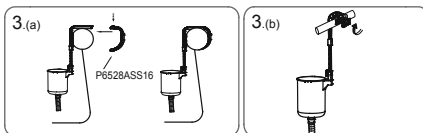

POOL SURFACE SKIMMER OWNER'S MANUAL

WARNING

IMPORTANT SAFETY INSTRUCTIONS. READ AND FOLLOW ALL INSTRUCTIONS.

WARNING: To reduce the risk of injury, do not permit children to use this product.

WARNING: Assembly and disassembly of this product should only be performed by adult.

WARNING: Do not remove or obstruct the float opening while the filter pump/sand filter is operating.

WARNING: Keep hands and hair away from the Skimmer while the filter pump/sand filter is operating.

NOTE: Remove the product from the pool before placing a cover over the pool.

NOTE: Drawings are for illustration purposes only and may not reflect actual product. Drawings are not to scale.

SAVE THESE INSTRUCTIONS

Specification

Filter Pump/Sand Filter Compatibility:	530 gal./h (2,006 L/h) flow rate and above
Pool Compatibility:	For use with all above ground pools except steel wall pools

Parts Reference Overview

P6818ASS16 Skimmer Body	P6521ASS16 Screw	P6522ASS16 Basket	P6523ASS16 Float	P6817ASS16 Cover Rim	P6525ASS16 Adjustable Pole
P6526ASS16 Frame Hook	P6527ASS16 Hook	P6528ASS16 Arm	P03968 Hose Adapter	P6531ASS16 Hose	

NOTE:

1. Assemble the hook: put the adjustable pole (P6525) through the adjustable fastener on the hook (P6527 or P6526). Attach the assembled hook to the skimmer body and tighten it with the provided screw (P6521). (See Fig.2)
2. FOR FAST SET™ AND OVAL FAST SET™ POOLS (See Fig.3) Place the assembled hook onto the pool's inflatable ring near the outlet valve, and attach the arm (P6528). You can adjust the opening of the hook by pressing and sliding the arm at the same time.
3. FOR STEEL PRO™ FRAME AND RECTANGULAR FRAME POOLS (See Fig.4). Place the assembled frame hook onto the pool's top rail near the outlet valve. Adjust the hook if necessary and tighten the nut on the frame hook (P6526).

NOTE:

Operation

1. The float should be floating off the skimmer body by 2 in. to 4 in. (5 cm to 10.1 cm). To adjust the float height, loosen the screw (P6521), slide the skimmer body (P6818) up or down, and tighten the screw. (See Fig.6)

IMPORTANT: The skimmer must be perpendicular to the water surface at all times.

Storage

1. Disassemble the product.
2. Clean and dry all the parts thoroughly.
3. Store in a warm dry place.

Tel: +86 21 69135588 (For U.S. and Canada)

Pudahuel, Santiago, Chile

www.bestwaycorp.com

Bestway