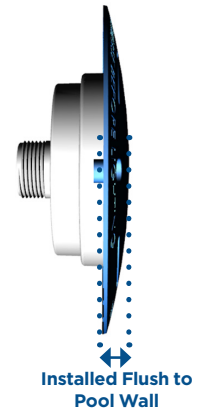

Product Size: