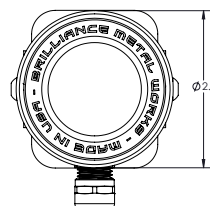

MR16 5W

2700K, 15°	ADJ-AQUABEAM-5-2700-15
3000K, 15°	ADJ-AQUABEAM-5-3000-15
2700K, 30°	ADJ-AQUABEAM-5-2700-30
3000K, 30°	ADJ-AQUABEAM-5-3000-30
5700K, 30°	ADJ-AQUABEAM-5-5700-30
Amber, 30°	ADJ-AQUABEAM-5-AMBER-30
Blue, 30°	ADJ-AQUABEAM-5-BLUE-30
Green, 30°	ADJ-AQUABEAM-5-GREEN-30
Red, 30°	ADJ-AQUABEAM-5-RED-30
Silver Green, 30°	ADJ-AQUABEAM-5-SLVRGR-30
2700K, 60°	ADJ-AQUABEAM-5-2700-60
3000K, 60°	ADJ-AQUABEAM-5-3000-60
5700K, 60°	ADJ-AQUABEAM-5-5700-60
Silver Green, 60°	ADJ-AQUABEAM-5-SLVRGR-60
2700K, 120°	ADJ-AQUABEAM-5-2700-120
3000K, 120°	ADJ-AQUABEAM-5-3000-120