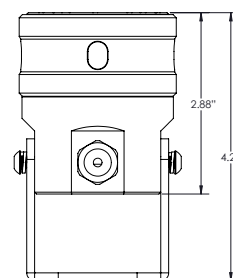

MR16 5W

2700K, 15°	ADJ-AQUABEAM-5-2700-15
3000K, 15°	ADJ-AQUABEAM-5-3000-15
2700K, 30°	ADJ-AQUABEAM-5-2700-30
3000K, 30°	ADJ-AQUABEAM-5-3000-30
5700K, 30°	ADJ-AQUABEAM-5-5700-30
Amber, 30°	ADJ-AQUABEAM-5-AMBER-30
Blue, 30°	ADJ-AQUABEAM-5-BLUE-30
Green, 30°	ADJ-AQUABEAM-5-GREEN-30
Red, 30°	ADJ-AQUABEAM-5-RED-30
Silver Green, 30°	ADJ-AQUABEAM-5-SLVRGR-30
2700K, 60°	ADJ-AQUABEAM-5-2700-60
3000K, 60°	ADJ-AQUABEAM-5-3000-60
5700K, 60°	ADJ-AQUABEAM-5-5700-60
Silver Green, 60°	ADJ-AQUABEAM-5-SLVRGR-60
2700K, 120°	ADJ-AQUABEAM-5-2700-120
3000K, 120°	ADJ-AQUABEAM-5-3000-120