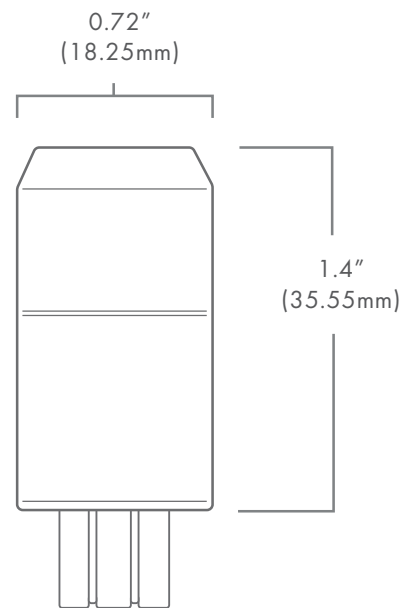

BEACON T5

DESCRIPTION

The Brilliance LED Beacon T5 Wedge is a sub-compact LED that utilizes the Epistar chipset and features Brilliance LED's multi-directional beam pattern. This T5 Wedge is energy efficient and water resistant, designed specifically for landscape retrofit application, and ideal for pathway lighting fixtures and step lights.

FEATURES

- Ceramic technology
- Dimmable with Brilliance dimmer and most magnetic transformers

Wattage	2
Lumens	200
Beam Spread	Omni-directional
Kelvin Temperature	2700, 3000, 5700
Operating Range	8-25 VAC
Replaces	20W Halogen
CRI	84
IP	65
Chipset	Epistar
Lamp Life (hours)	35,000
Warranty (years)	5

Part Number: **BRI-BEACON-T5-XXXX**

|
Kelvin