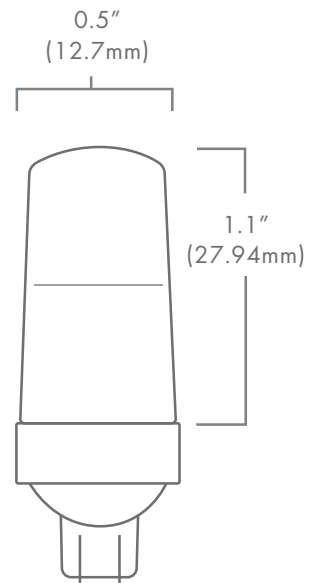

T5 ECOSTAR

DESCRIPTION

The Brilliance LED T5 Ecostar Wedge is a sub-compact LED that utilizes a multi-directional beam pattern. The T5 Ecostar is energy efficient and water resistant, designed specifically for landscape retrofit application, and ideal for pathway lighting fixtures, and step lights. Designed for budget-conscious landscape lighting projects.

FEATURES

- Budget conscious
- High CRI
- Dimmable with most magnetic transformers & the Brilliance LED Dimmer

Wattage	3
Lumens	240
Beam Spread	Omni-directional
Kelvin Temperature	2700, 3000
Operating Range	8-14 VAC
Replaces	20W Halogen
CRI	95
IP	65
Chipset	Epistar
Lamp Life (hours)	25,000
Warranty (years)	3

Part Number: **BRI-T5-ECO-3-XXXX**

↓
Kelvin