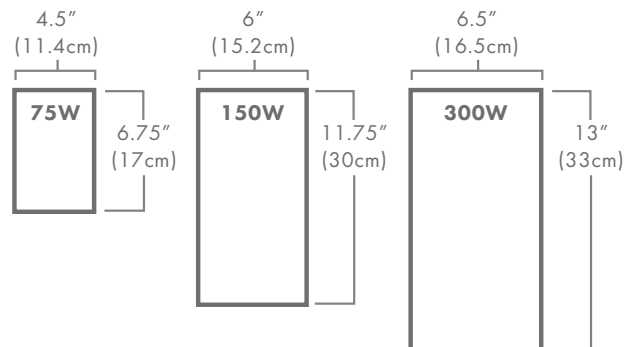

TRANSFORMER

DESCRIPTION

The Brilliance LED Transformer is a high-quality, stainless steel cased, & multi tap. Available in 3 wattages, it is sure to accomplish any level of project and work beautifully with the Brilliance LED line.

FEATURES

- UL 1838 compliant
- Secondary circuit breaker
- Photocell compatible
- 5 1/2" and 3/4" knockouts
- Removable bottom
- 6ft Grounded plug
- Multi tap: 12V & 15V (75W)
- Multi tap: 12V, 13V, 14V, & 15V (150W/300W)
- Analog timer (75W)
- Digital timer (150W/300W)

Wattage **75, 150, 300**
Finish **Stainless Steel**
Warranty (years) **10**