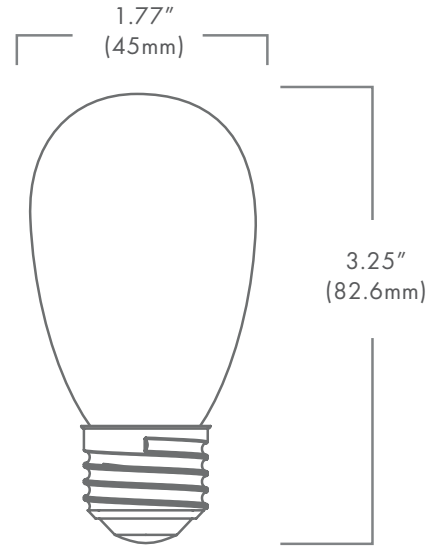

S14 EDGE FILAMENT

DESCRIPTION

The Brilliance S14 Edge Filament is designed specifically for use in open outdoor fixtures where precision lighting and high color rendering is desired. This lamp is ideal for inverted bistro style lighting.

FEATURES

- Clear, omni-directional light source
- Elegant, exposed filament design
- Dimmable
- UL & FCC compliant
- UL listed

Wattage	3.5
Lumens	245
Kelvin Temperature	2200, 2700, 3000
Operating Range	12 VAC
CRI	95
IP	64
Lamp Life (hours)	30,000
Warranty (years)	3

Part Number: **S14-FIL-EDGE-XXXX-12**

|
Kelvin