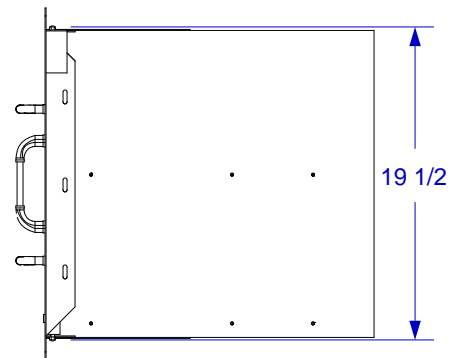

DOOR/DRAWER
COMBO SPEC SHEET
SKU #25876 S

ISOMETRIC VIEW

TOP VIEW

FRONT VIEW

RIGHT SIDE VIEW

NOTES:

1. CUTOUT DIMENSIONS: 31"W X 20"H X 20 3/4"D
2. SCALE: 1" = 1'-0"
3. REVISION: 01/2016