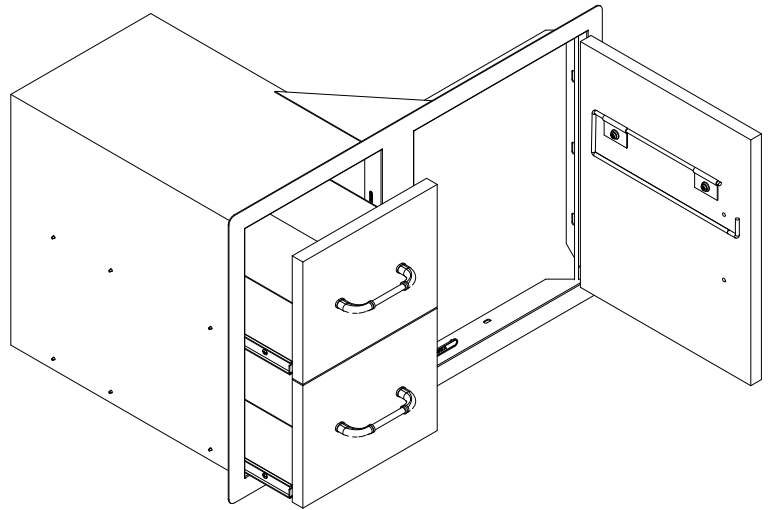

DOOR/DRAWER
COMBO SPEC SHEET
SKU #25876 S

ISOMETRIC VIEW

TOP VIEW

FRONT VIEW

RIGHT SIDE VIEW

NOTES:

1. CUTOUT DIMENSIONS: 31"W X 20"H X 20 3/4"D
2. SCALE: 1" = 1'-0"
3. REVISION: 01/2016