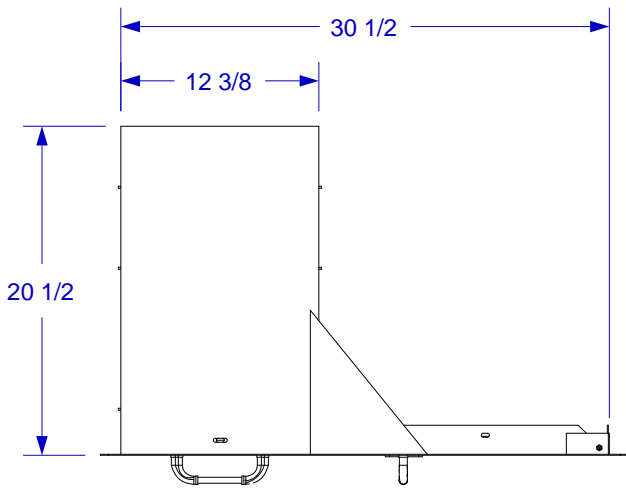

DOOR/DRAWER
COMBO SPEC SHEET
SKU #25876 S

ISOMETRIC VIEW

TOP VIEW

FRONT VIEW

RIGHT SIDE VIEW

NOTES:

1. CUTOUT DIMENSIONS: 31"W X 20"H X 20 3/4"D
2. SCALE: 1" = 1'-0"
3. REVISION: 01/2016