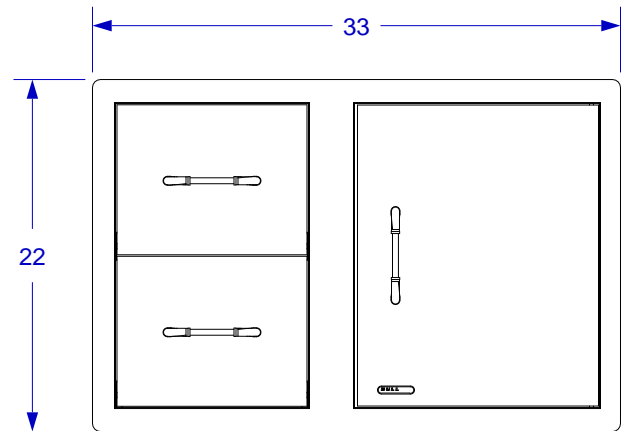

DOOR/DRAWER
COMBO SPEC SHEET
SKU #25876 S

ISOMETRIC VIEW

TOP VIEW

FRONT VIEW

RIGHT SIDE VIEW

NOTES:

1. CUTOUT DIMENSIONS: 31"W X 20"H X 20 3/4"D
2. SCALE: 1" = 1'-0"
3. REVISION: 01/2016