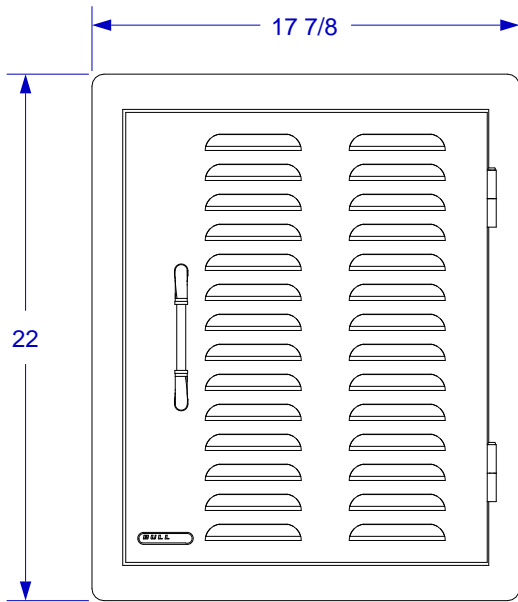

VERTICAL DOOR WITH LOUVERED VENTS SPEC SHEET

ISOMETRIC VIEW

TOP VIEW

FRONT VIEW

RIGHT SIDE VIEW

NOTES:

1. CUTOUT DIMENSIONS: 15 3/4" W X 19 1/2" H X 2" D
2. SCALE: 1 1/2" = 1'-0"