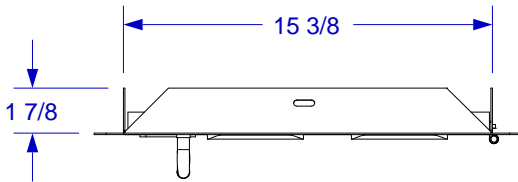

VERTICAL DOOR WITH LOUVERED VENTS SPEC SHEET

ISOMETRIC VIEW

TOP VIEW

FRONT VIEW

RIGHT SIDE VIEW

NOTES:

1. CUTOUT DIMENSIONS: 15 3/4" W X 19 1/2" H X 2" D
2. SCALE: 1 1/2" = 1'-0"