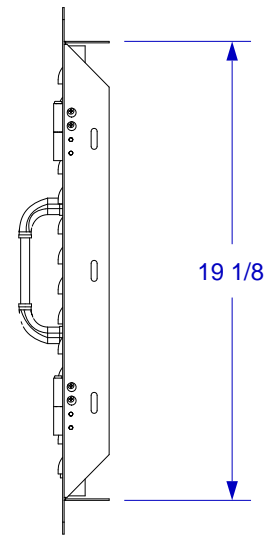

VERTICAL DOOR WITH LOUVERED VENTS SPEC SHEET

ISOMETRIC VIEW

TOP VIEW

FRONT VIEW

RIGHT SIDE VIEW

NOTES:

1. CUTOUT DIMENSIONS: 15 3/4" W X 19 1/2" H X 2" D
2. SCALE: 1 1/2" = 1'-0"