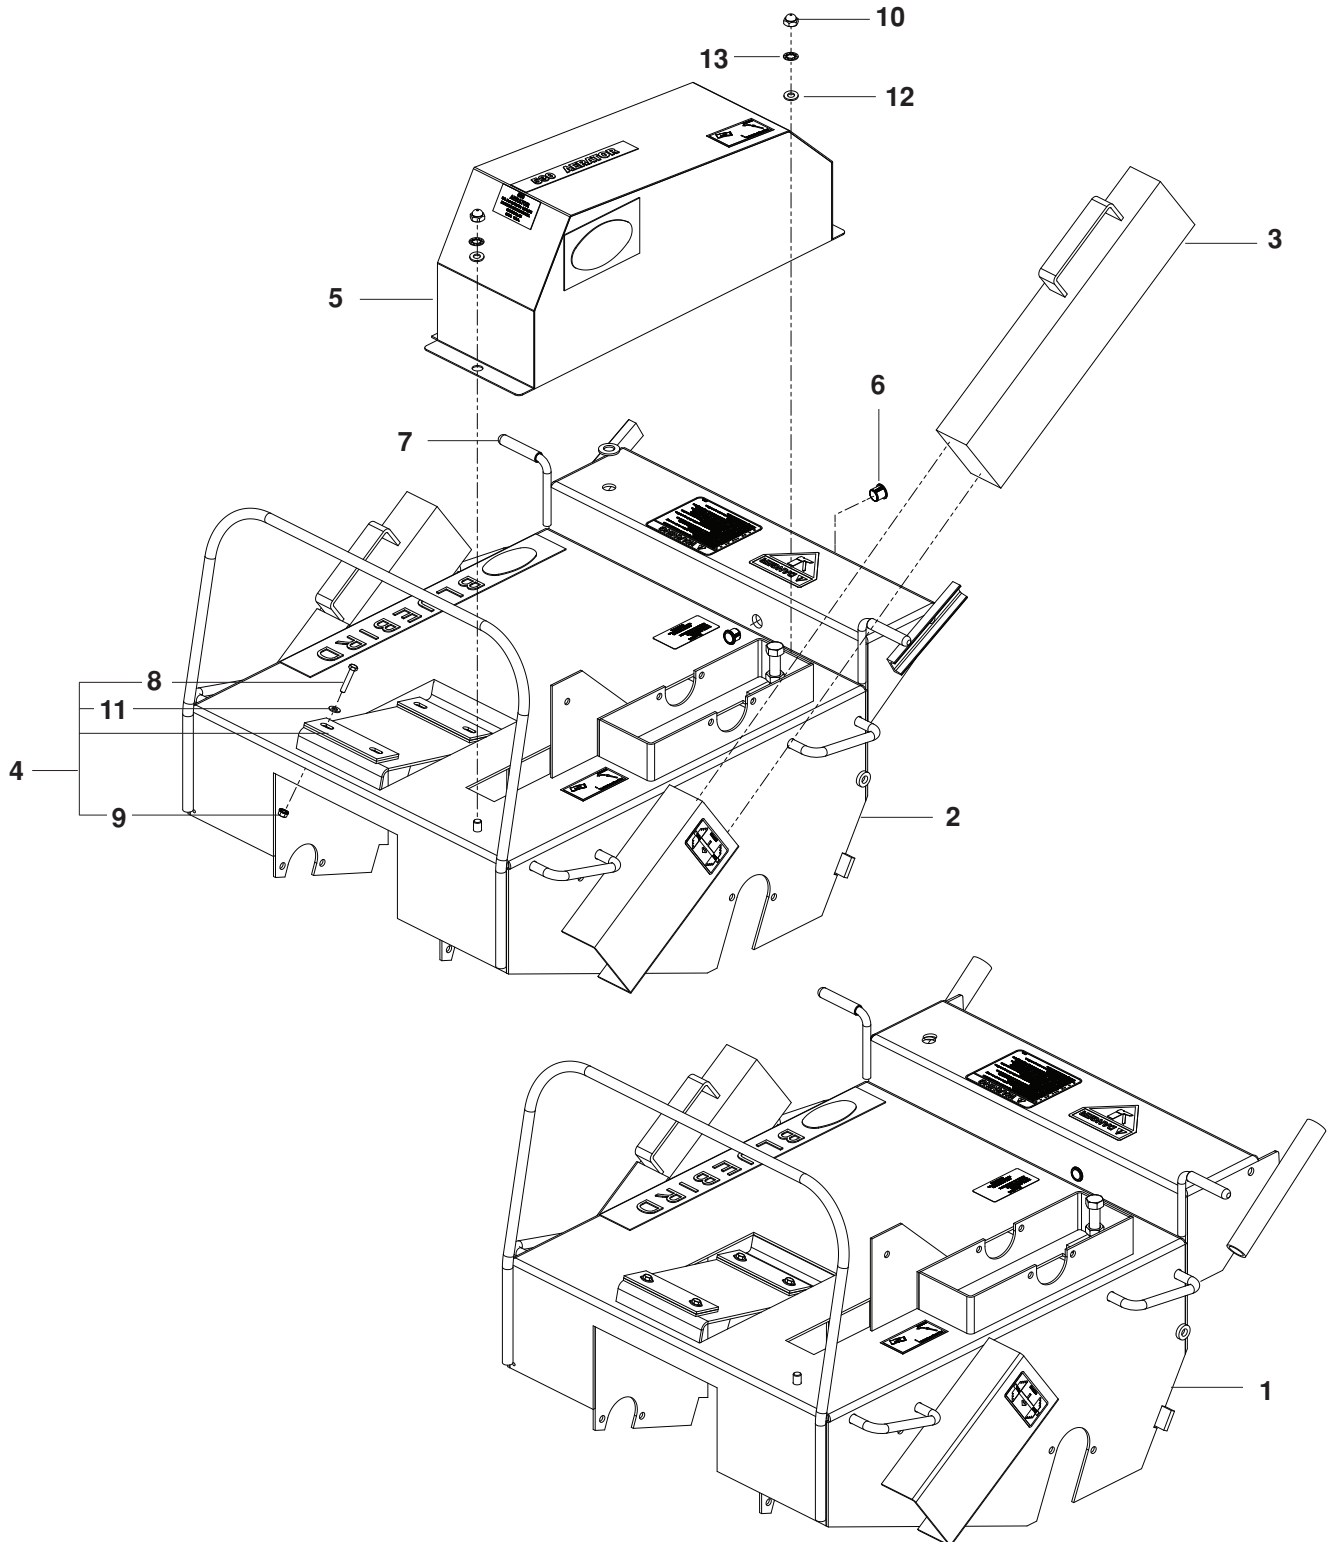

# FRAME

---

ITEM	PART NO.	QTY.	DESCRIPTION	ITEM	PART NO.	QTY.	DESCRIPTION
1..	576497401.....	1	...HSING w/DECALS	6..	539030465.....	2	...BUSHING
3..	539007600.....	2	...WEIGHT BLK	7..	539000034.....	2	...GRIP, CLUTCH
4..	539007203.....	1	...PLATE ASSY (4 ea of Items 8-10 and plates)	8..	539990669.....	4	...HCS $\frac{5}{16}$ -18 x $1\frac{3}{4}$
5..	576517701.....	1	...GUARD w/DECALS	9..	539108787.....	4	...NUT $\frac{5}{16}$ -18 KEP HEX
				10..	539108746.....	2	...NUT $\frac{3}{8}$ -16 ACORN
				11..	539990188.....	4	...WASHER $\frac{5}{16}$ SAE
				12..	539990122.....	2	...WASHER $\frac{3}{8}$ SAE FLAT
				13..	539990390.....	2	...WASHER $\frac{3}{8}$ ITLW