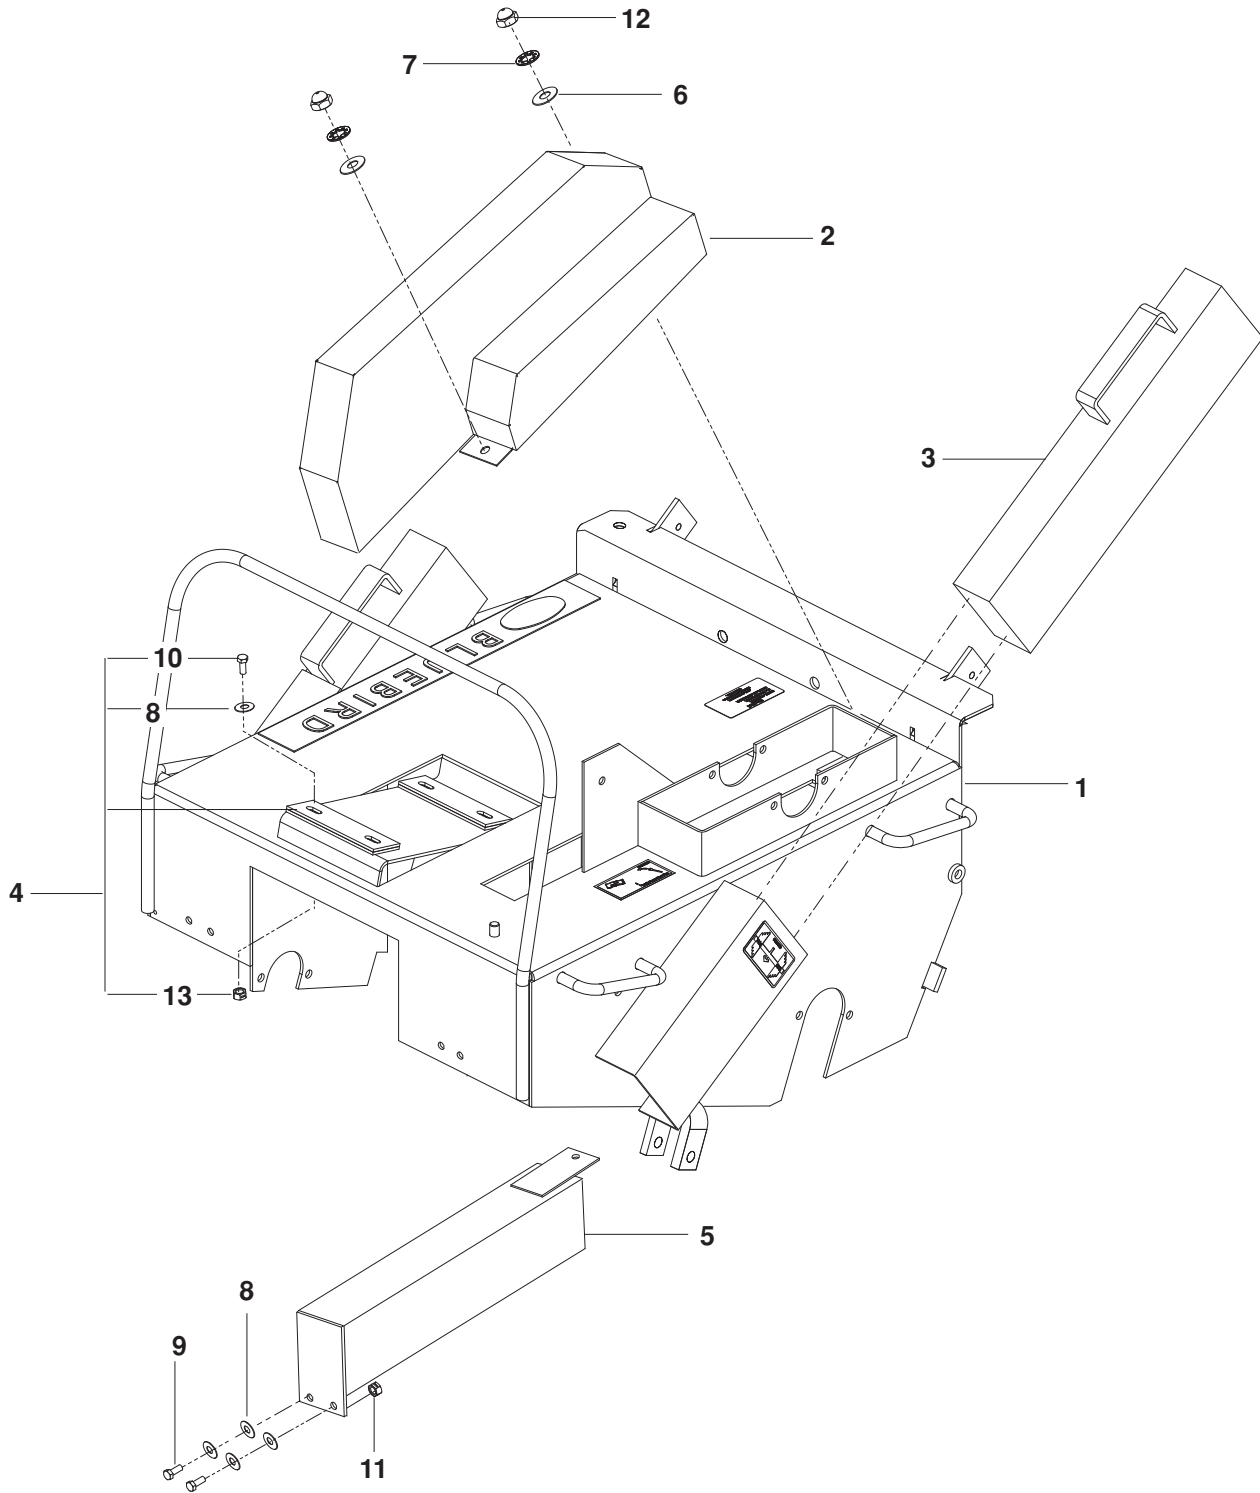

FRAME

Model 742