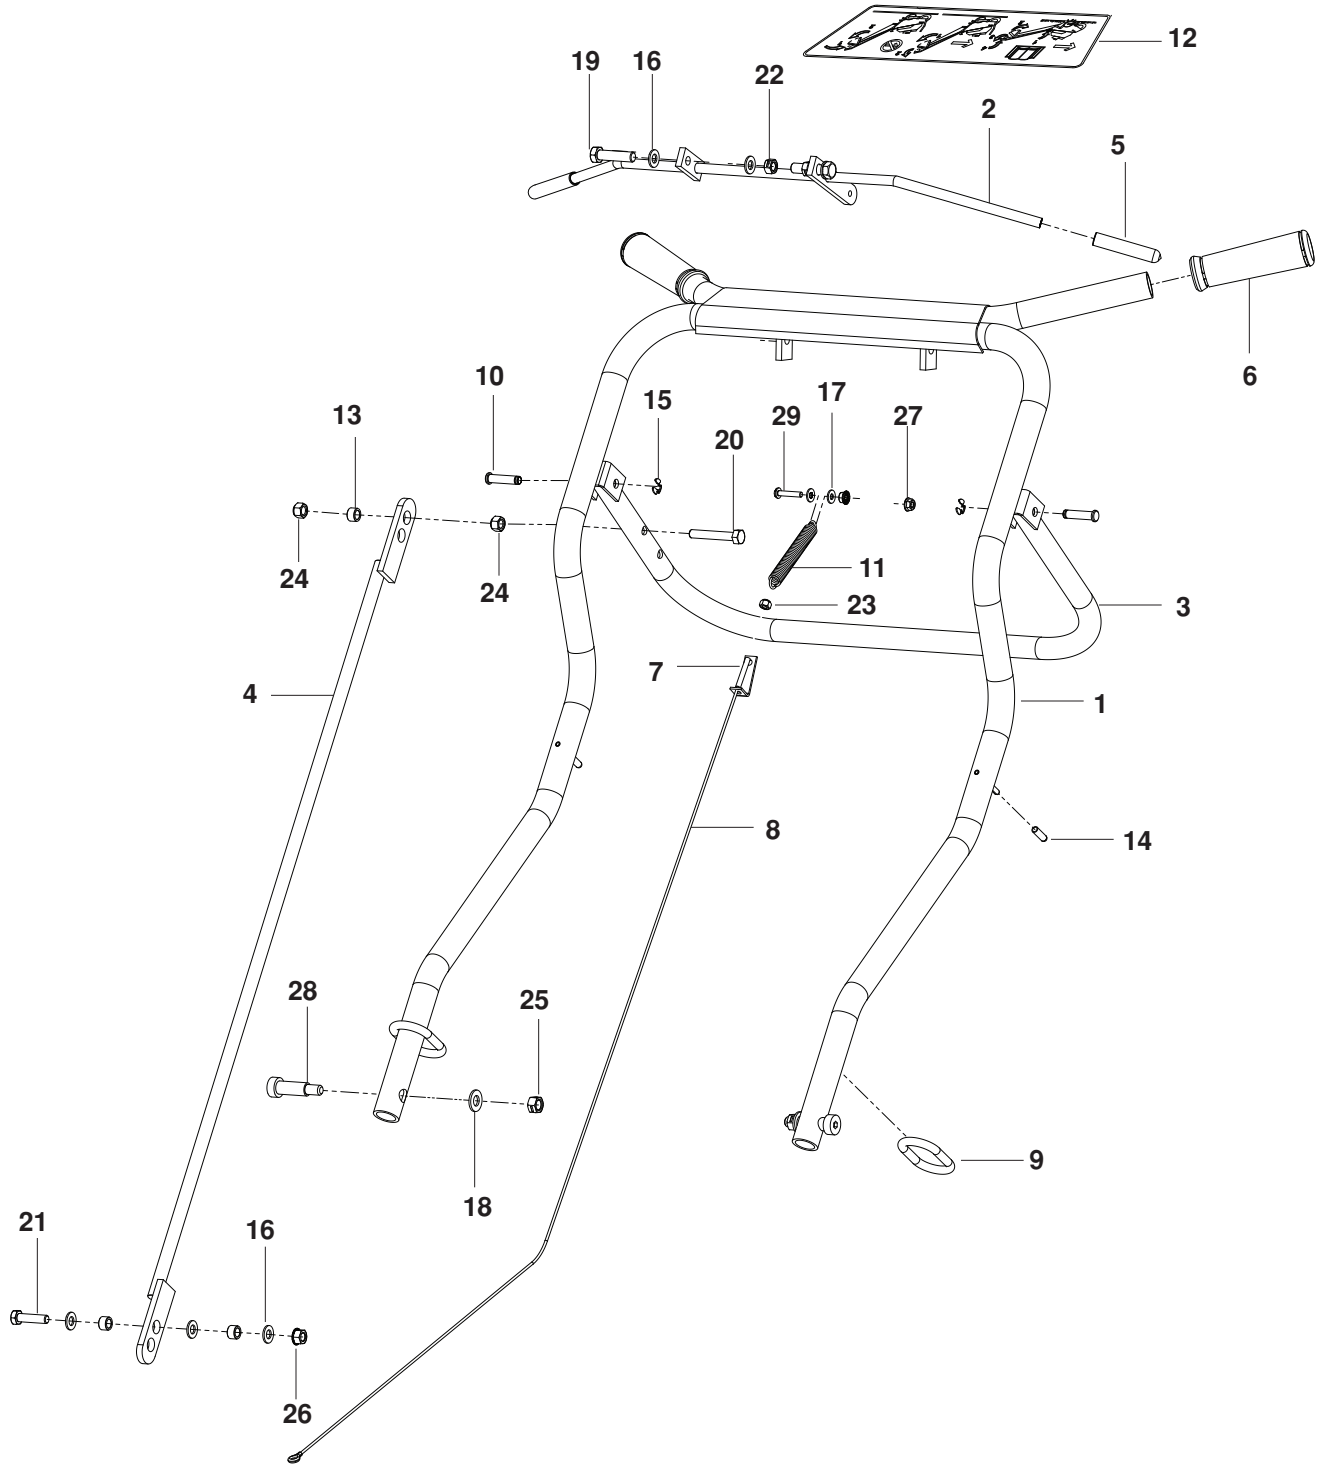

HANDLE

Models 424
Link Lock

For Units produced after Serial Number 084573366