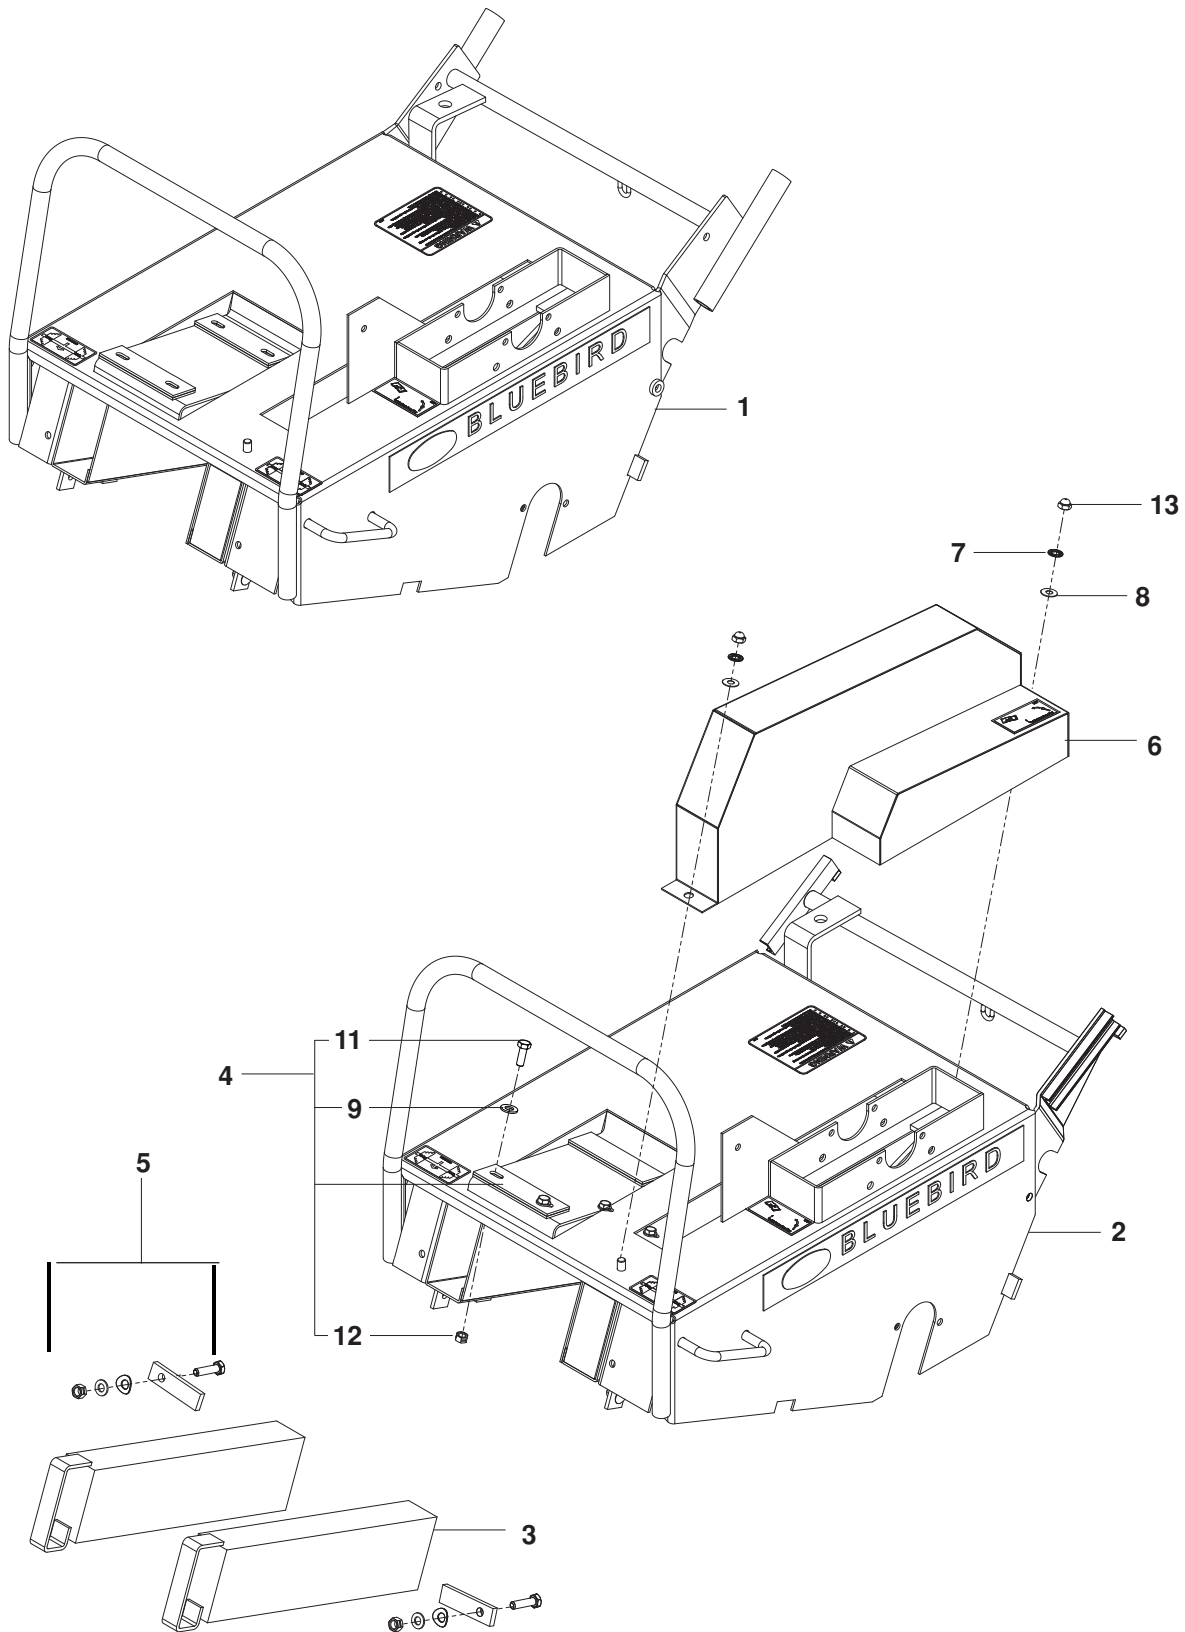

FRAME

Models 424