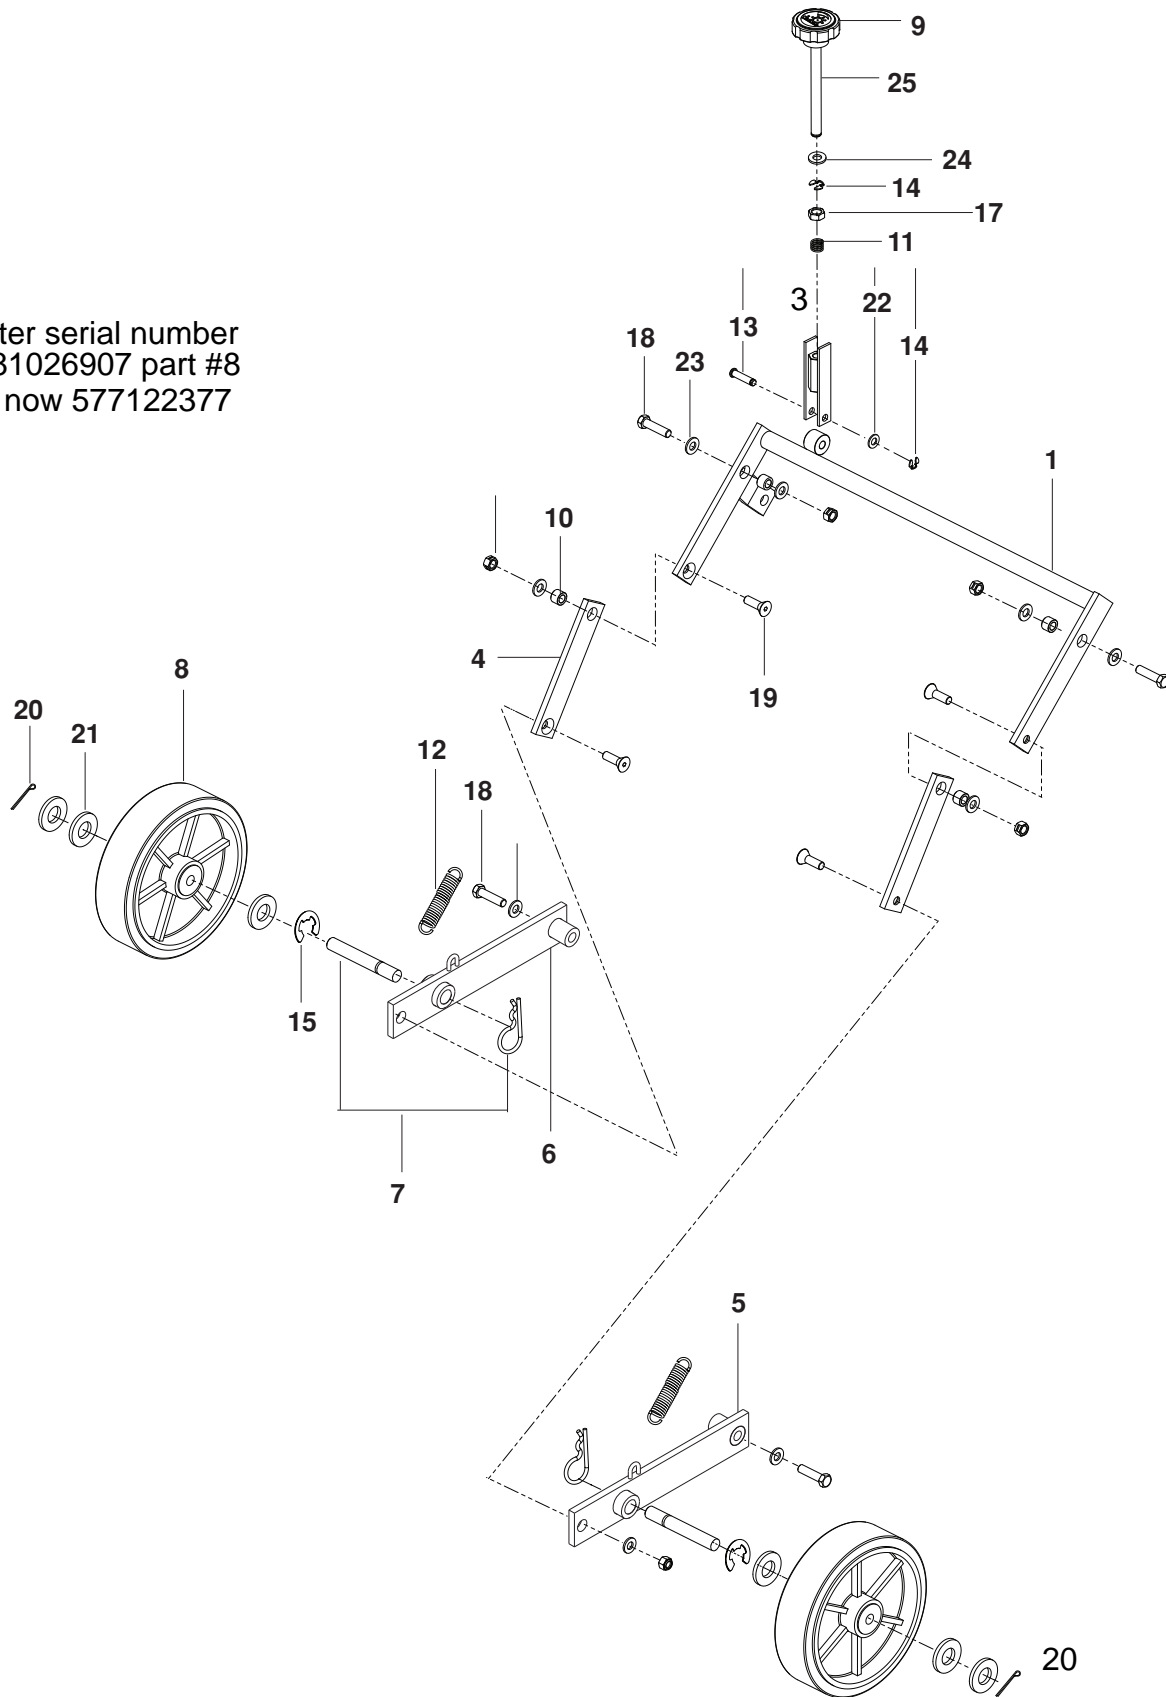

WHEELS

ITEM	PART NO.	QTY.	DESCRIPTION	ITEM	PART NO.	QTY.	DESCRIPTION
1..	576226901.....	1	... TRUNNION	12..	539108494.....	4	... SCREW $\frac{3}{8}$-16 x $1\frac{1}{4}$
2..	577122431.....	1	... ARM, WHEEL LIFT	13..	539990188.....	1	... WASHER $\frac{5}{16}$ SAE
3..	576227301.....	2	... ARM, LINK	14..	539990250.....	2	... WASHER $\frac{1}{2}$ SAE FLAT
5..	576226801.....	1	... COUPLER	15..	539990122 ..	14	... WASHER $\frac{3}{8}$ SAE FLAT
6..	539007214.....	1	... SPRING, HEIGHT ADJUST	16..	539110656.....	1	... WASHER
7..	539010195.....	2	... SPRING, AXLE	17..	539990546.....	4	... NUT $\frac{3}{8}$-16 HEX CTRLK
8..	539007220 .	2	WHEEL (SPOKE WHEEL)	18..	539990625.....	2	... NUT $\frac{1}{2}$-13 HEX JAM
NEW STYLE	577122377	2	WHEEL (SOLID HUB)	19..	539101331.....	2	... NUT $\frac{1}{2}$-13 HEX NYLOC
9..	539000035.....	1	... KNOB	20..	539990655	2	... HCS $\frac{3}{8}$-16 x $1\frac{1}{2}$
10..	539003895.....	1	... PIN, CLEVIS $\frac{5}{16}$	21..	539108366.....	2	... HCS $\frac{1}{2}$-13 x 4
11..	539010110.....	8	... BUSHING, STEEL	22..	539108551.....	2	... HCS $\frac{3}{8}$-16 x $2\frac{1}{4}$ GR8
				23..	539108581.....	1	... STUD $\frac{1}{2}$-13 x $\frac{7}{8}$
				24..	539109303.....	2	... RING, RETAINING EXT $\frac{5}{16}$

Axle parts needed for new wheel and carriage

QTY

539007411	2	axle and pin
539102254	2	axle clip
539109533	6	washer
539109246	2	cotter pin

WHEELS

Model 742

after serial number
181026907 part #8
is now 577122377