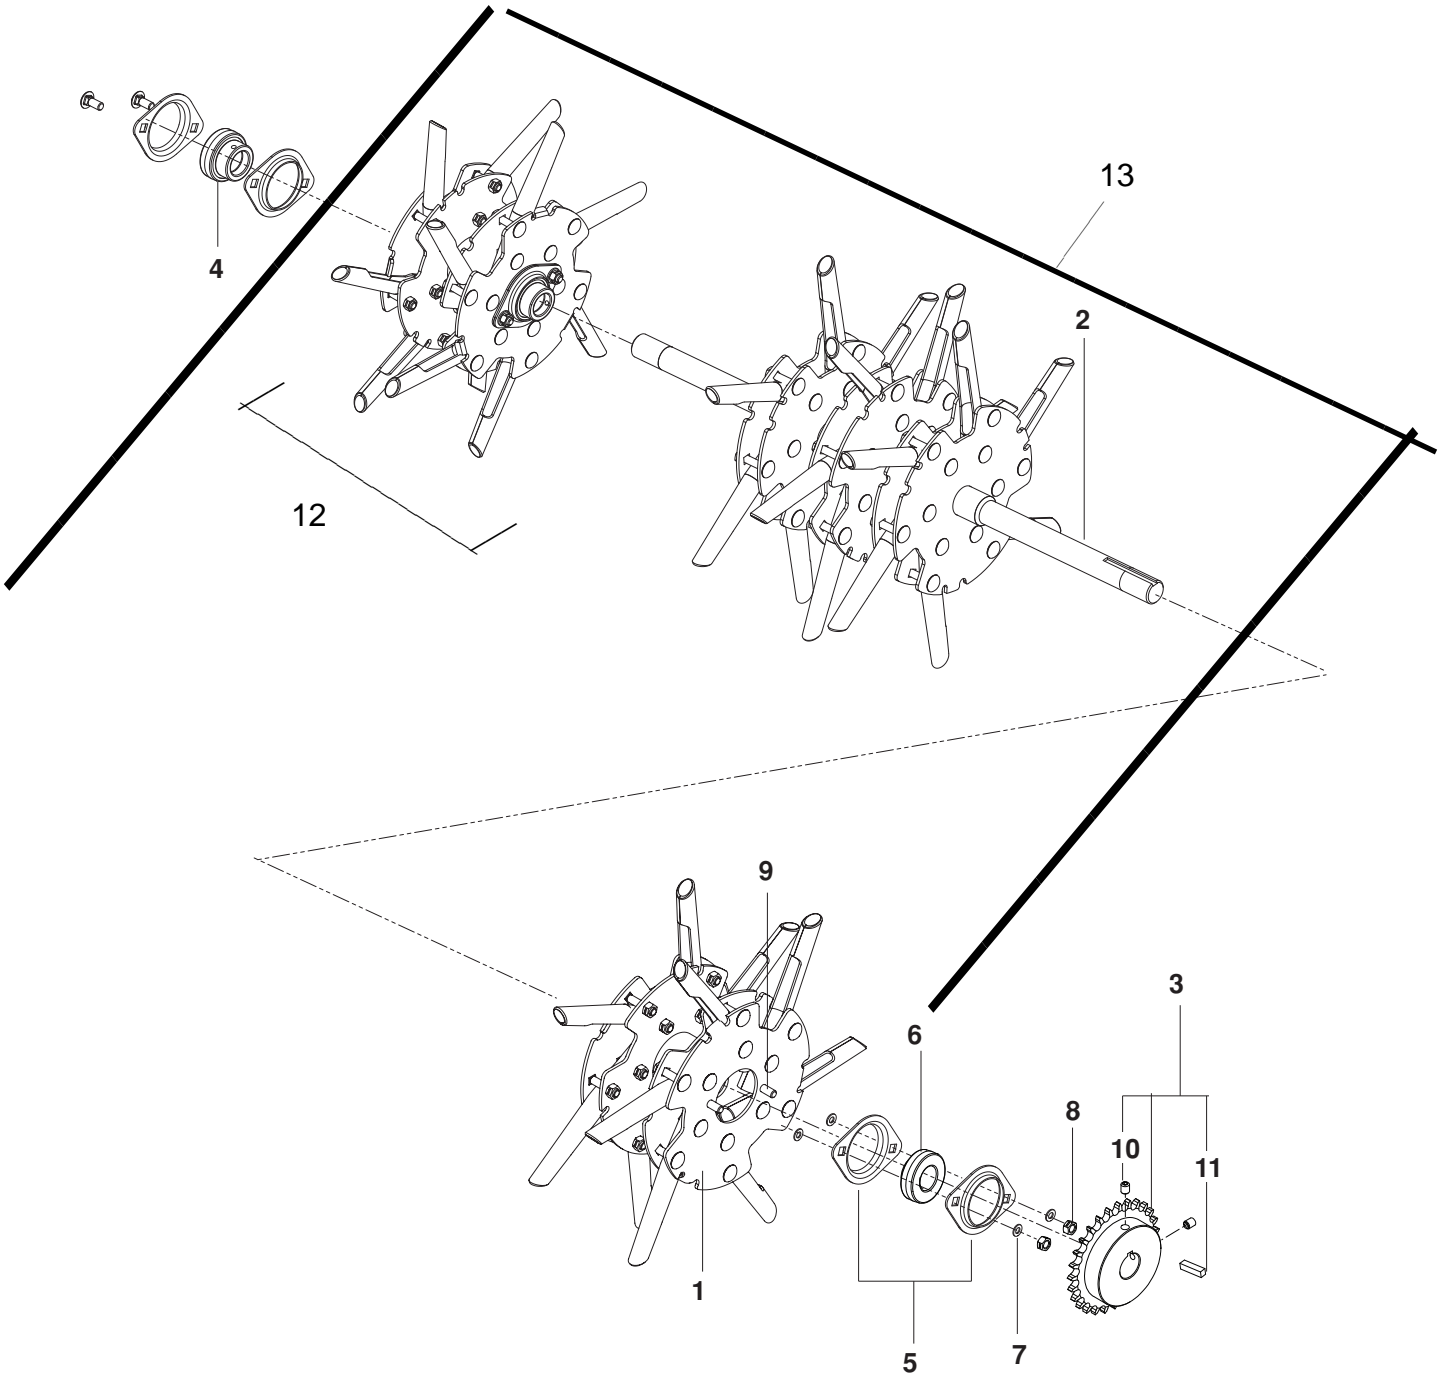

TINES

Model 742