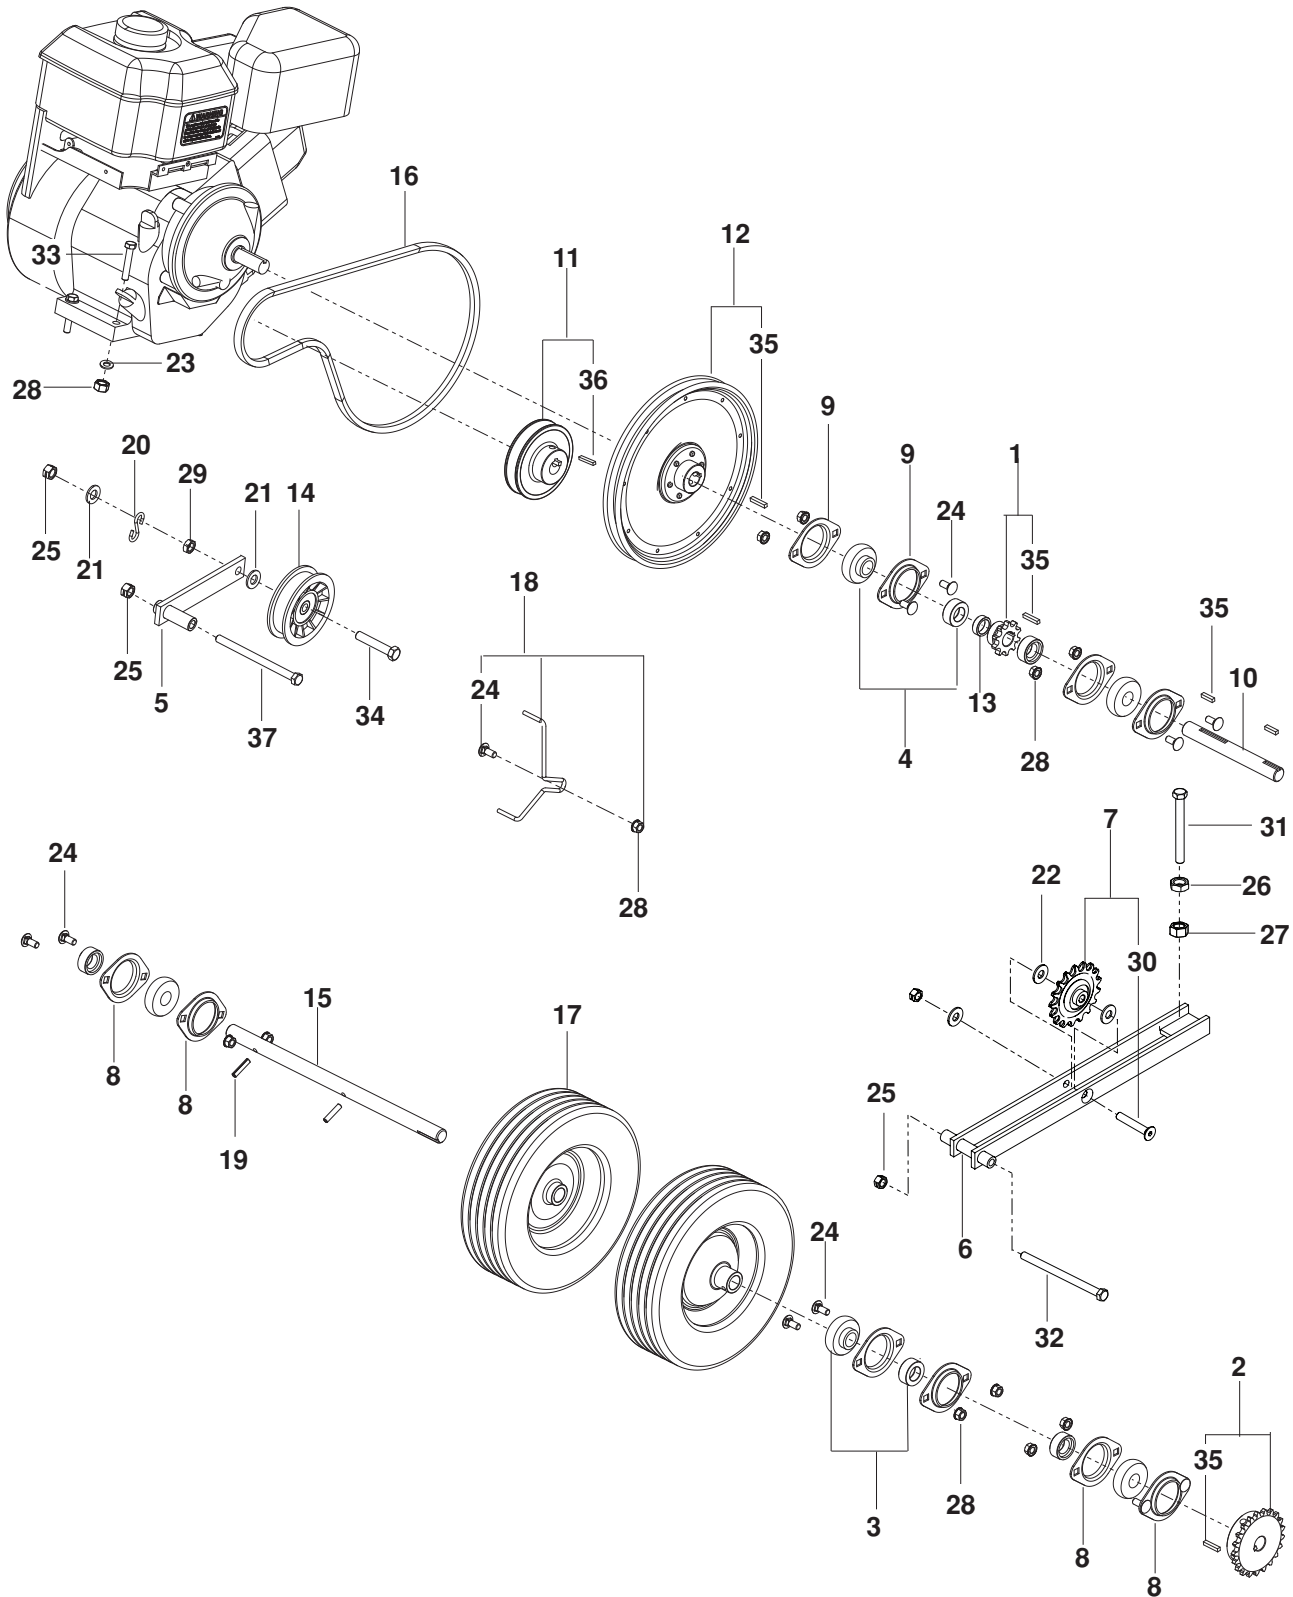

POWER TRAIN

Model 742