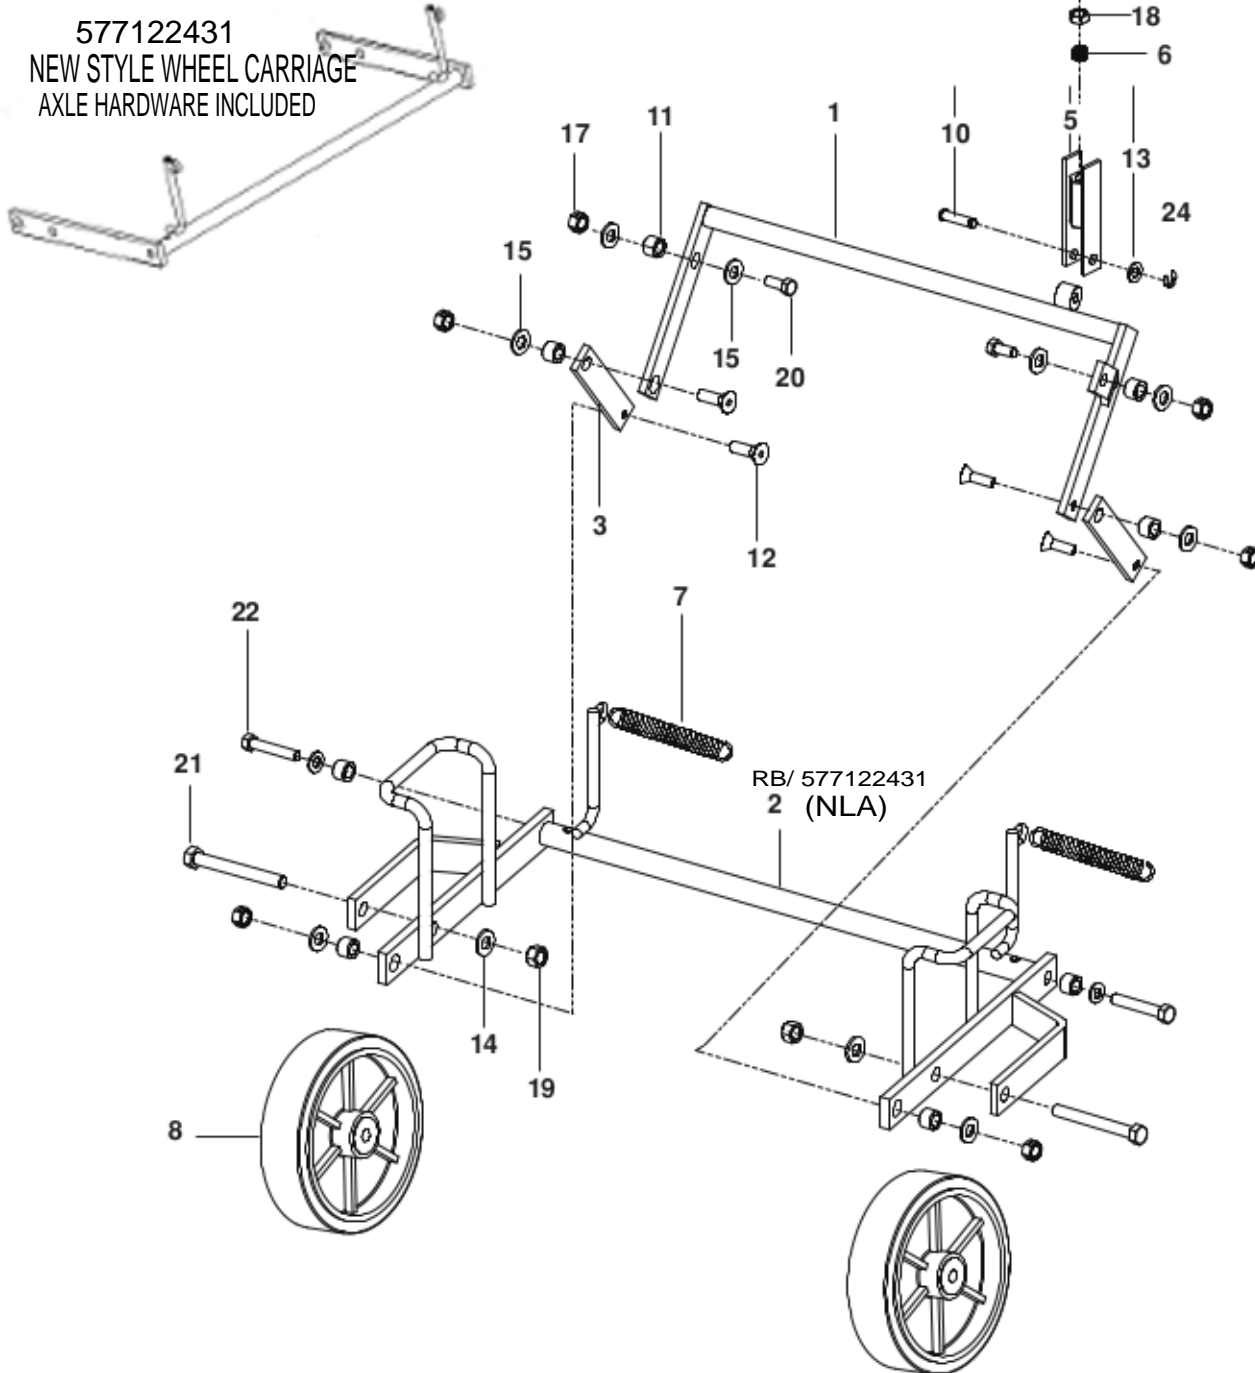

# WHEELS

Models 424

INSTALLATION OF PARTS FOR AERATOR WHEELS

PARTS NEEDED FOR BOTH SIDES

577122431  
NEW STYLE WHEEL CARRIAGE  
AXLE HARDWARE INCLUDED

# WHEELS

---

ITEM	PART NO.	QTY.	DESCRIPTION	ITEM	PART NO.	QTY.	DESCRIPTION
1..	576226901.....	1	... TRUNNION	12..	539108494.....	4	... SCREW $\frac{3}{8}$ -16 x $1\frac{1}{4}$
2..	577122431.....	1	... ARM, WHEEL LIFT	13..	539990188.....	1	... WASHER $\frac{5}{16}$ SAE
3..	576227301.....	2	... ARM, LINK	14..	539990250.....	2	... WASHER $\frac{1}{2}$ SAE FLAT
5..	576226801.....	1	... COUPLER	15..	539990122 ..	14	... WASHER $\frac{3}{8}$ SAE FLAT
6..	539007214.....	1	... SPRING, HEIGHT ADJUST	16..	539110656.....	1	... WASHER
7..	539010195.....	2	... SPRING, AXLE	17..	539990546.....	4	... NUT $\frac{3}{8}$ -16 HEX CTRLK
8..	539007220 .	2	WHEEL (SPOKE WHEEL)	18..	539990625.....	2	... NUT $\frac{1}{2}$ -13 HEX JAM
<b>NEW STYLE</b>	<b>577122377</b>	<b>2</b>	<b>WHEEL (SOLID HUB)</b>	19..	539101331.....	2	... NUT $\frac{1}{2}$ -13 HEX NYLOC
9..	539000035.....	1	... KNOB	20..	539990655 ....	2	... HCS $\frac{3}{8}$ -16 x $1\frac{1}{2}$
10..	539003895.....	1	... PIN, CLEVIS $\frac{5}{16}$	21..	539108366.....	2	... HCS $\frac{1}{2}$ -13 x 4
11..	539010110.....	8	... BUSHING, STEEL	22..	539108551.....	2	... HCS $\frac{3}{8}$ -16 x $2\frac{1}{4}$ GR8
				23..	539108581.....	1	... STUD $\frac{1}{2}$ -13 x $\frac{7}{8}$
				24..	539109303.....	2	... RING, RETAINING EXT $\frac{5}{16}$