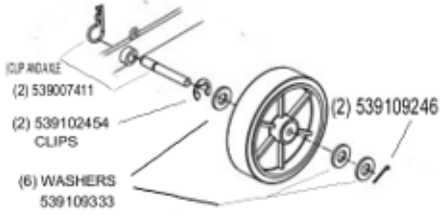

# WHEELS

---

ITEM	PART NO.	QTY.	DESCRIPTION	ITEM	PART NO.	QTY.	DESCRIPTION
1..	576227501.....	1	... TRUNNION BLU	12..	539110656.....	1	... WASHER
2..	577122432.....	1	... AXLE, W/HARDWARE	13..	539990122...	14	... WASHER 3/8 SAE FLAT
4..	576227301.....	2	... ARM, LINK	14..	539990250.....	2	... WASHER 1/2 SAE FLAT
5..	576226801.....	1	COUPLER	15..	539990188.....	1	... WASHER 5/16 SAE
6..	<b>539007220</b> ...	2	WHEEL old style (SPOKE WHEEL)	16..	539990546.....	4	... NUT 3/8-16 HEX CTRLK
6A.	<b>577122377</b> ...	2	...WHEEL new style (SOLID HUB)	17..	539101331.....	2	... NUT 1/2-13 NYLOC
7..	539000035.....	1	... KNOB	18..	539990625.....	1	... NUT 1/2-13 JAM
8..	539010195.....	2	... SPRING, AXLE	19..	539990655.....	2	... HCS 3/8-16 x 1 1/2
9..	539007214.....	1	... SPRING, HEIGHT ADJUST	20..	539108551.....	2	... HCS 3/8-16 x 2 1/4 GR8
10..	539003895.....	1	... PIN, CLEVIS 5/16	21..	539108494.....	4	... SCREW 3/8-16 x 1 1/4
11..	539109303.....	2	... RING, RETAINING EXT 5/16	22..	539108484.....	2	... RHSNB 1/2-13 x 4
				23..	539108581.....	1	... STUD 1/2-13 x 7 7/8
				24..	539010110.....	8	... BUSHING, STEEL

after serial number  
180726691 part # 6  
is now 577122377

Axle parts needed for new wheel and carriage

	QTY	
539007411	2	axle and pin
539102254	2	axle clip
539109533	6	washer
539109246	2	cotter pin

# WHEELS

Models 424

INSTALLATION OF PARTS FOR AERATOR WHEELS

PARTS NEEDED FOR BOTH SIDES

577122431  
NEW STYLE WHEEL CARRIAGE  
AXLE HARDWARE INCLUDED