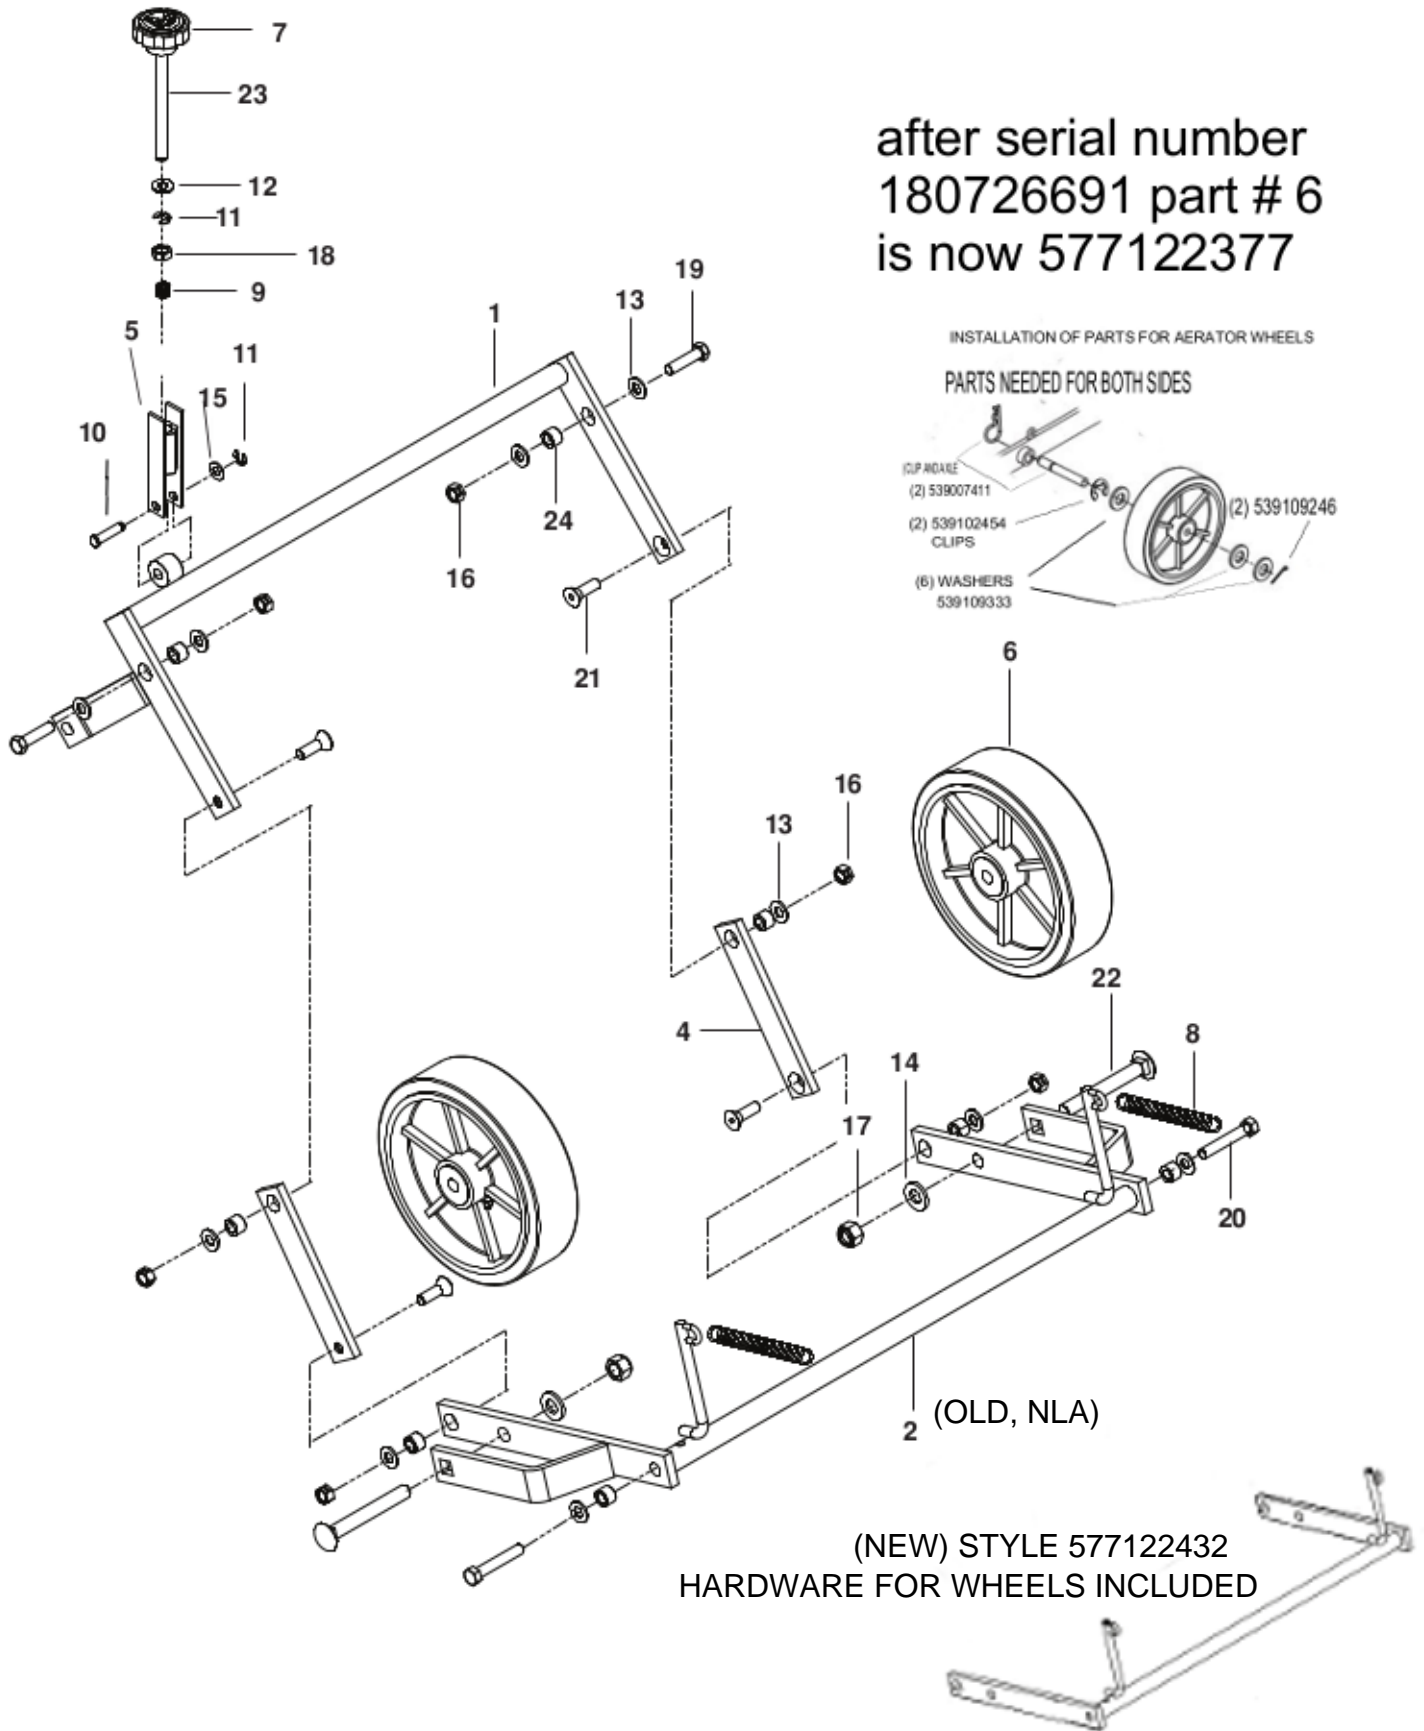

WHEELS

Models 530

after serial number
180726691 part # 6
is now 577122377

WHEELS

ITEM	PART NO.	QTY.	DESCRIPTION	ITEM	PART NO.	QTY.	DESCRIPTION
1..	576227501.....	1	... TRUNNION BLU	12..	539110656.....	1	... WASHER
2..	577122432.....	1	... AXLE, W/HARDWARE	13..	539990122...	14	... WASHER 3/8 SAE FLAT
4..	576227301.....	2	... ARM, LINK	14..	539990250.....	2	... WASHER 1/2 SAE FLAT
5..	576226801.....	1	COUPLER	15..	539990188.....	1	... WASHER 5/16 SAE
6..	539007220...	2	WHEEL old style (SPOKE WHEEL)	16..	539990546.....	4	... NUT 3/8-16 HEX CTRLK
6A.	577122377 ...	2	...WHEEL new style (SOLID HUB)	17..	539101331.....	2	... NUT 1/2-13 NYLOC
7..	539000035.....	1	... KNOB	18..	539990625.....	1	... NUT 1/2-13 JAM
8..	539010195.....	2	... SPRING, AXLE	19..	539990655.....	2	... HCS 3/8-16 x 1 1/2
9..	539007214.....	1	... SPRING, HEIGHT ADJUST	20..	539108551.....	2	... HCS 3/8-16 x 2 1/4 GR8
10..	539003895.....	1	... PIN, CLEVIS 5/16	21..	539108494.....	4	... SCREW 3/8-16 x 1 1/4
11..	539109303.....	2	... RING, RETAINING EXT 5/16	22..	539108484.....	2	... RHSNB 1/2-13 x 4
				23..	539108581.....	1	... STUD 1/2-13 x 7 7/8
				24..	539010110.....	8	... BUSHING, STEEL

after serial number
180726691 part # 6
is now 577122377

Axle parts needed for new wheel and carriage

	QTY	
539007411	2	axle and pin
539102254	2	axle clip
539109533	6	washer
539109246	2	cotter pin